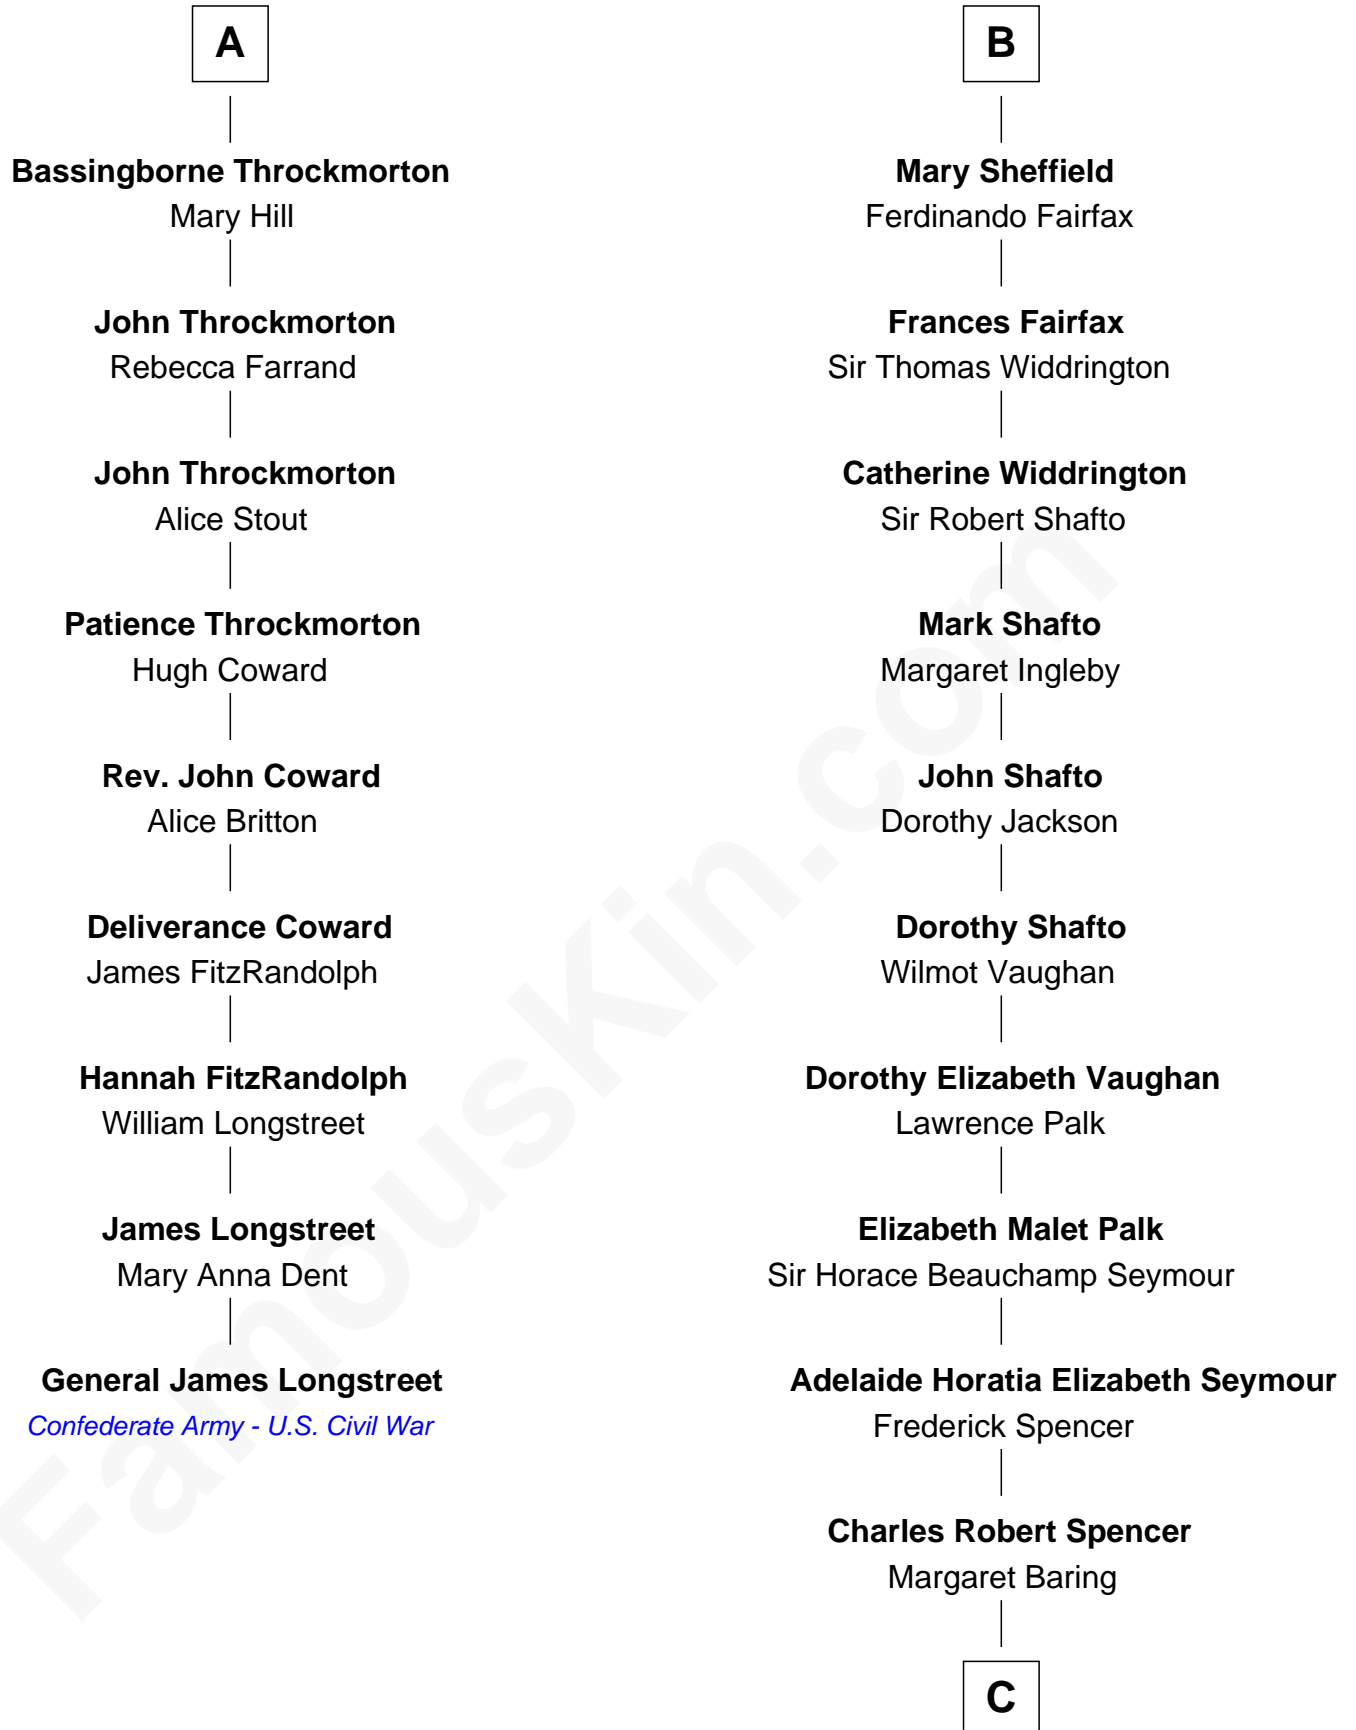

FamousKin.com
Relationship Chart of
General James Longstreet
Confederate Army - U.S. Civil War
 15th cousin 5 times removed of

Prince Harry
Duke of Sussex

Sir Richard Sergeaux
 Philippe Fitzalan

C

Albert Edward John Spencer

Cynthia Elinor Beatrix Hamilton

Edward John Spencer

Frances Ruth Burke Roche

Princess Diana Frances Spencer

Charles III, King of the United Kingdom

Prince Harry

Duke of Sussex

FamousKin.com