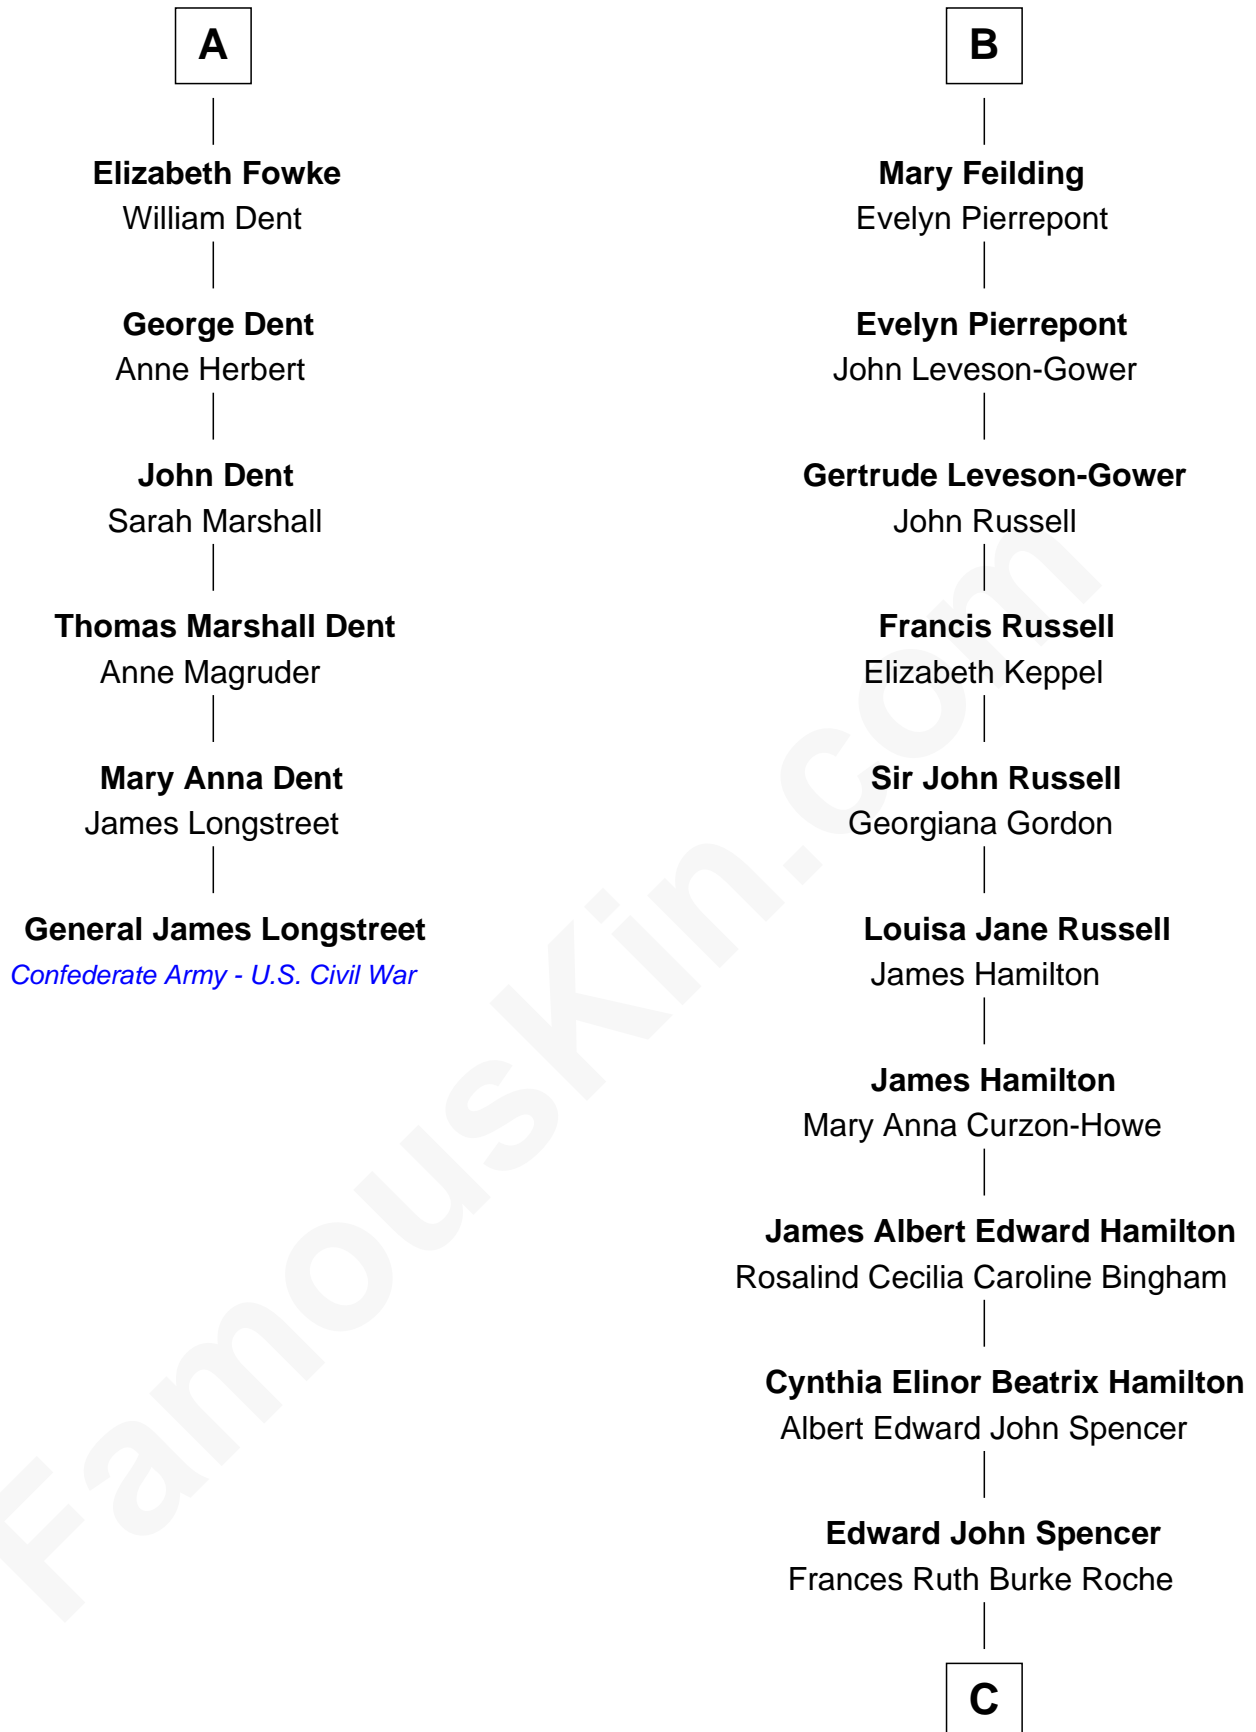

FamousKin.com
Relationship Chart of
General James Longstreet
Confederate Army - U.S. Civil War
 12th cousin 6 times removed of

Prince Harry
Duke of Sussex

John Aston
 Elizabeth Delves

C

Princess Diana Frances Spencer
Charles III, King of the United Kingdom