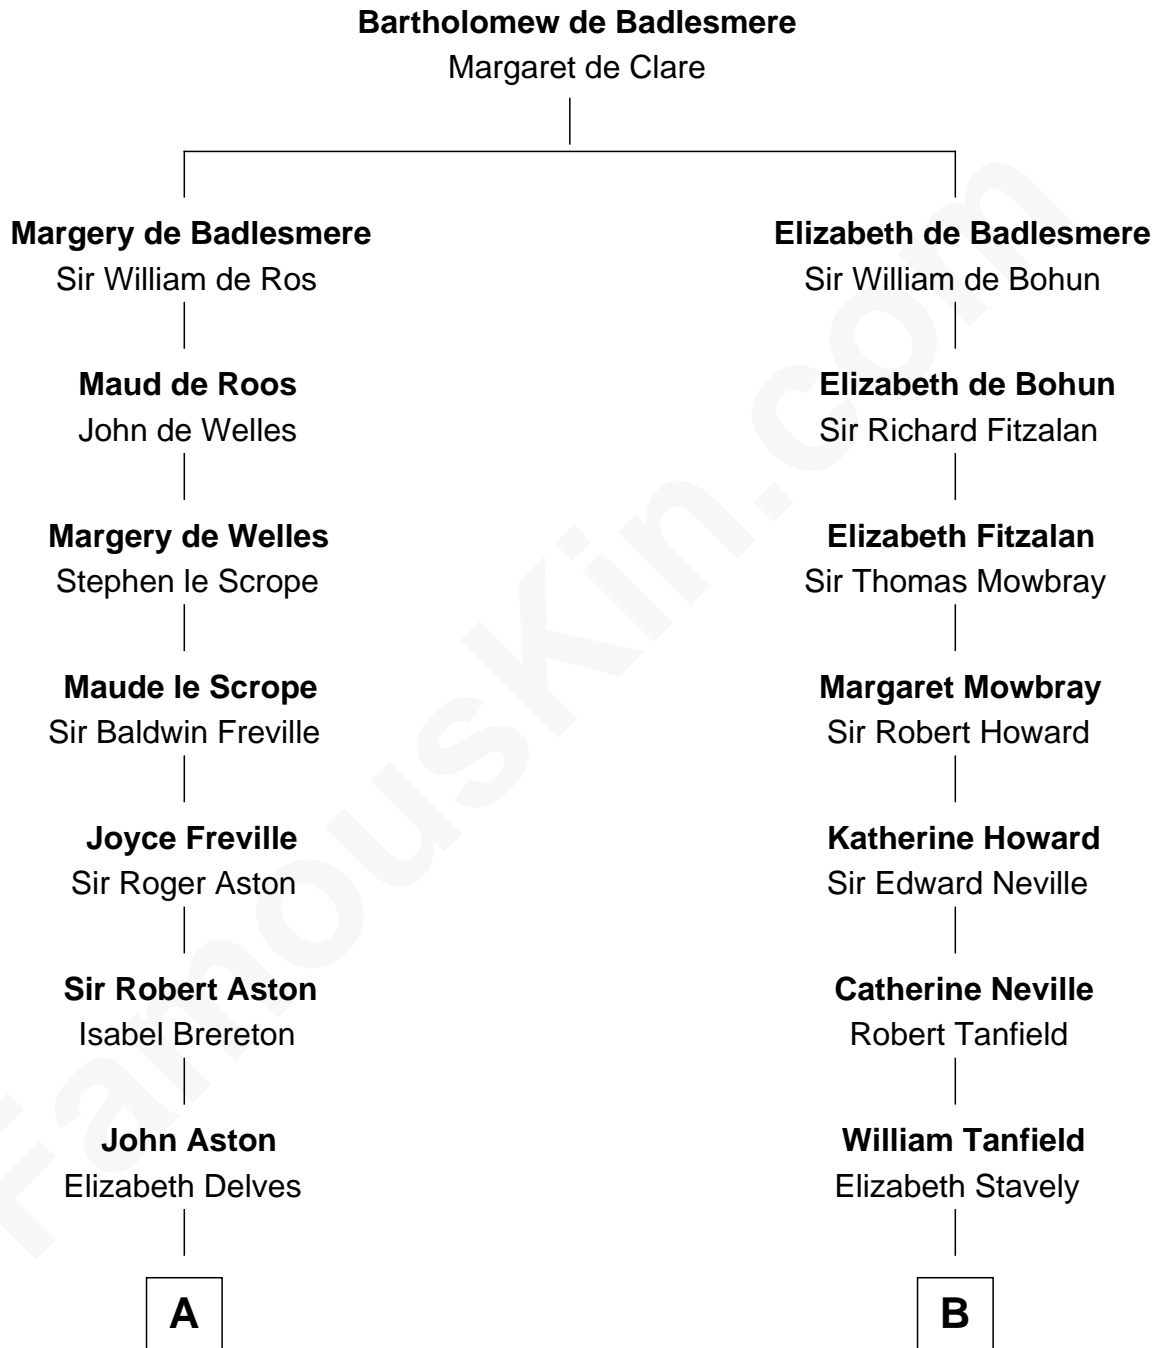

**FamousKin.com**  
**Relationship Chart of**  
**General James Longstreet**  
*Confederate Army - U.S. Civil War*  
 16th cousin 3 times removed of

**John Marshall**  
*4th Chief Justice of the U.S. Supreme Court*

**C**

—  
**Thomas Marshall Dent**

Anne Magruder

—  
**Mary Anna Dent**

James Longstreet

—  
**General James Longstreet**

*Confederate Army - U.S. Civil War*

FamousKin.com