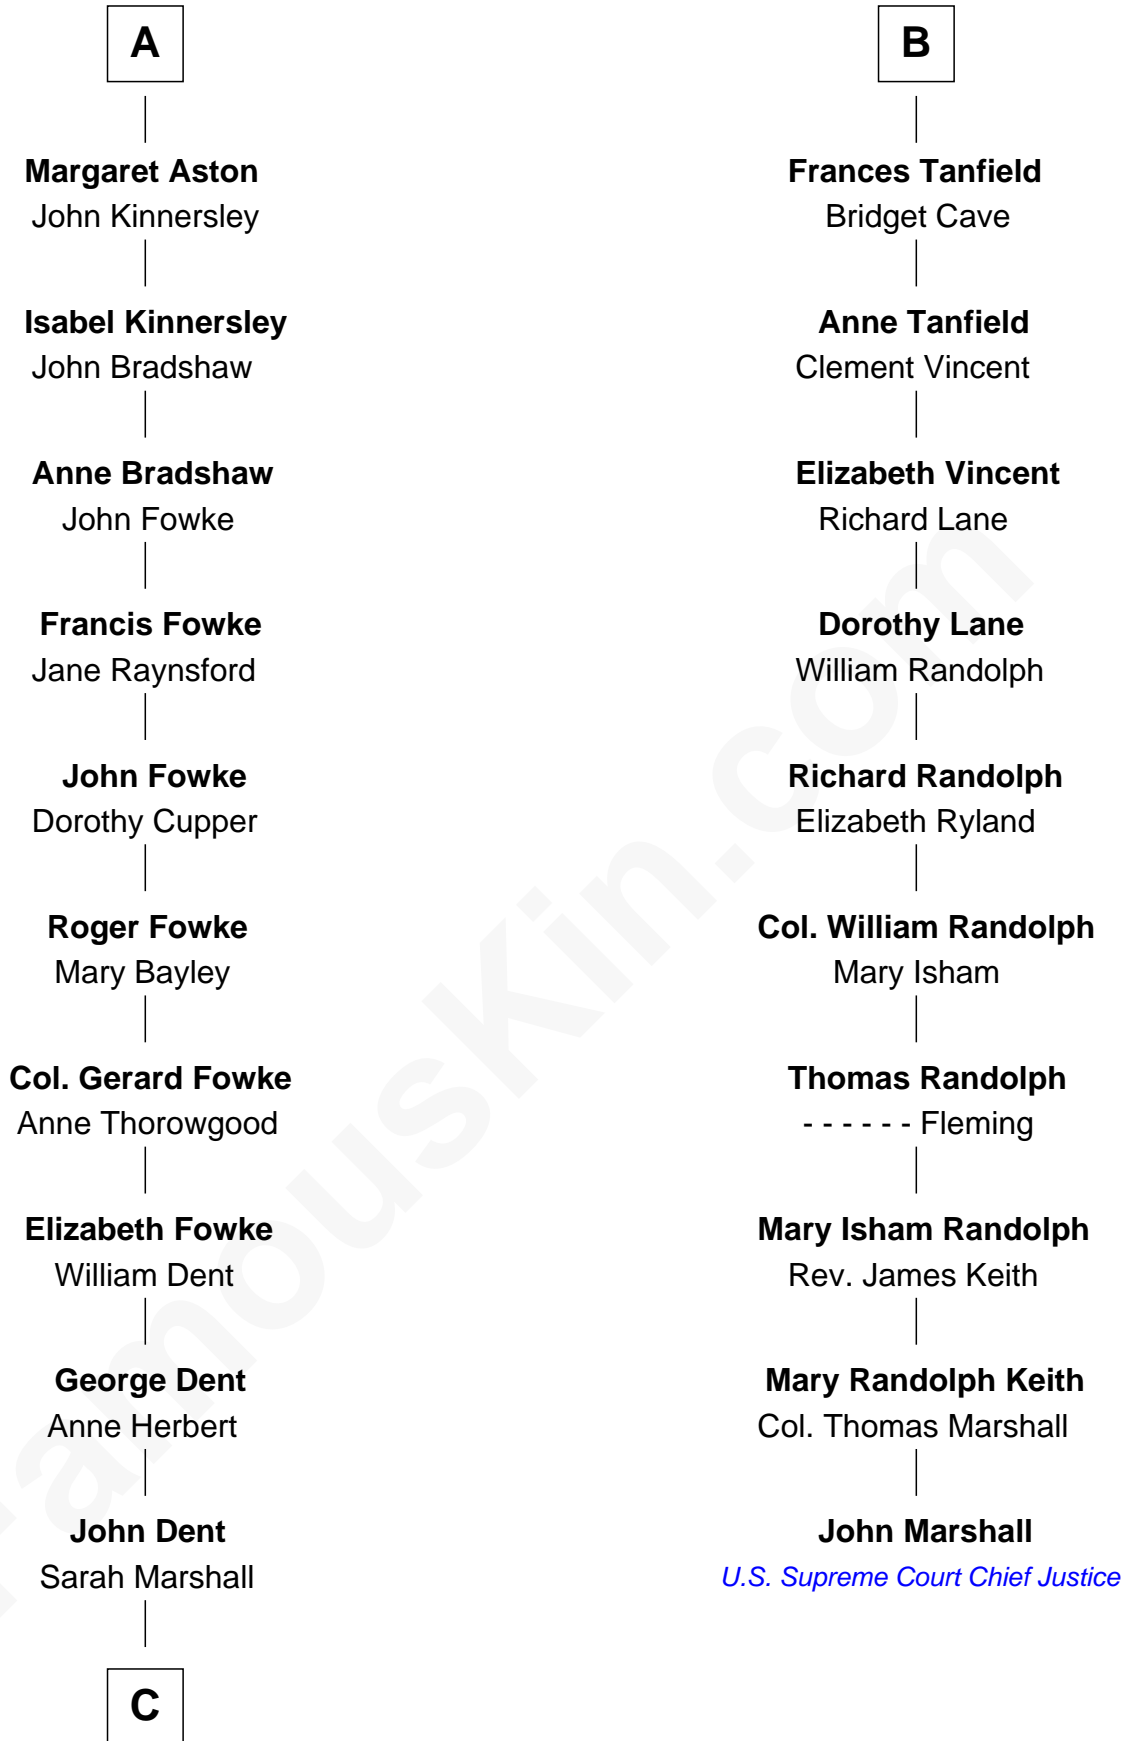

**FamousKin.com**  
**Relationship Chart of**  
**General James Longstreet**  
*Confederate Army - U.S. Civil War*  
 16th cousin 3 times removed of

**John Marshall**  
*4th Chief Justice of the U.S. Supreme Court*

**C**

—  
**Thomas Marshall Dent**

Anne Magruder

—  
**Mary Anna Dent**

James Longstreet

—  
**General James Longstreet**

*Confederate Army - U.S. Civil War*

FamousKin.com