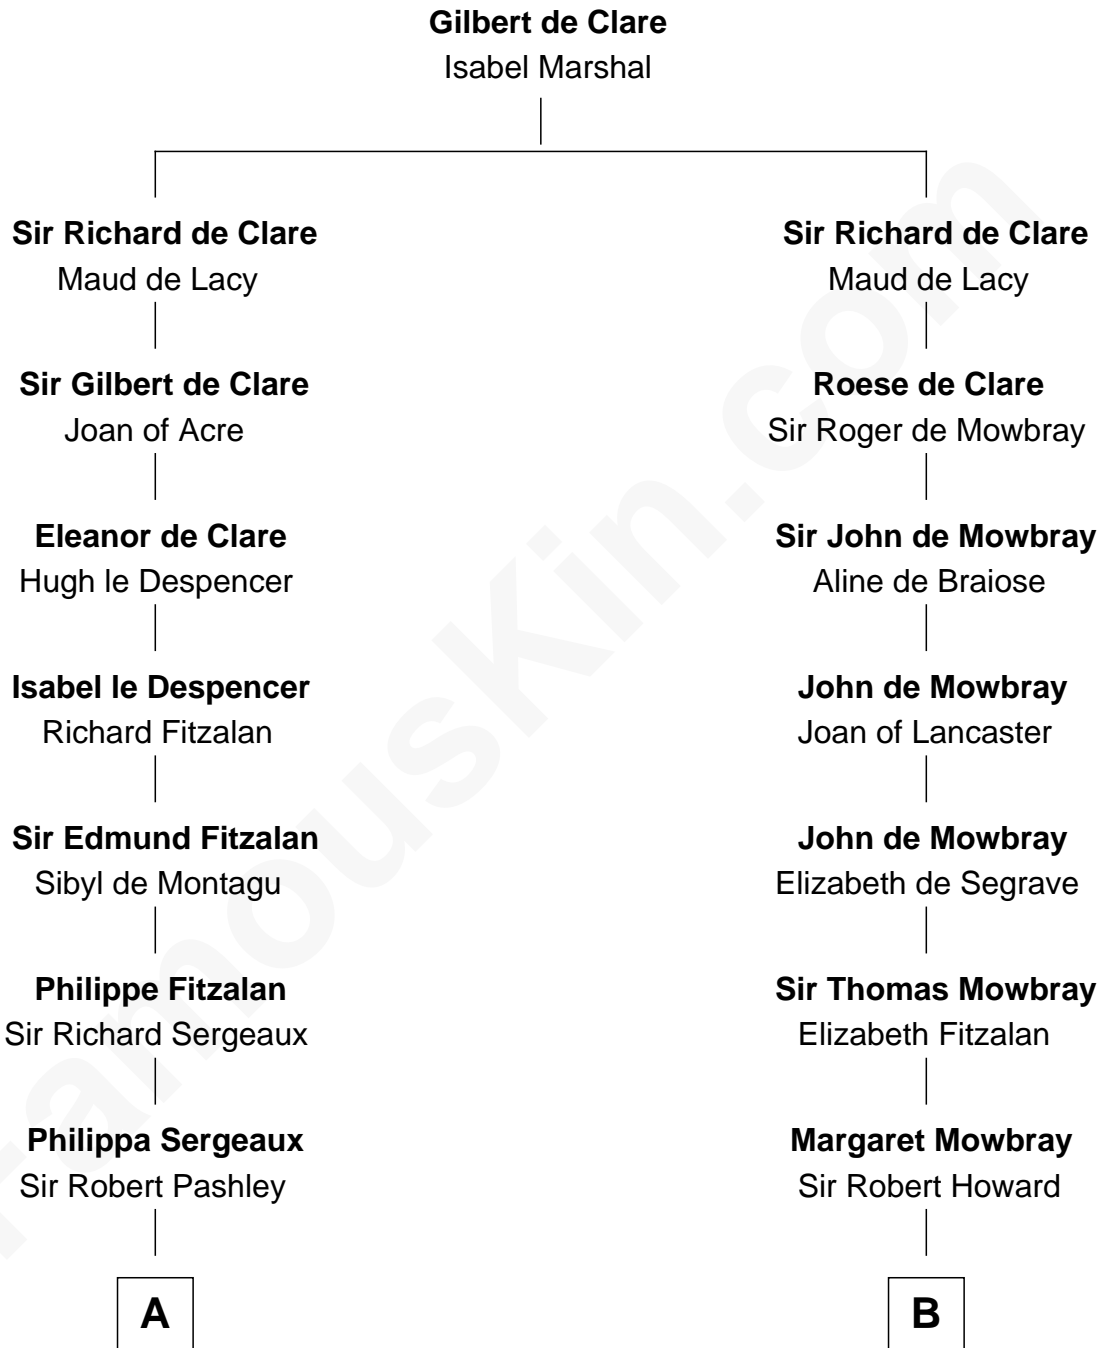

**FamousKin.com**  
**Relationship Chart of**  
**General James Longstreet**  
*Confederate Army - U.S. Civil War*  
 19th cousin 2 times removed of

**John Marshall**  
*4th Chief Justice of the U.S. Supreme Court*

**C**

**Rev. John Coward**

Alice Britton

**Deliverance Coward**

James FitzRandolph

**Hannah FitzRandolph**

William Longstreet

**James Longstreet**

Mary Anna Dent

**General James Longstreet**

*Confederate Army - U.S. Civil War*

**D**

**Mary Isham Randolph**

Rev. James Keith

**Mary Randolph Keith**

Col. Thomas Marshall