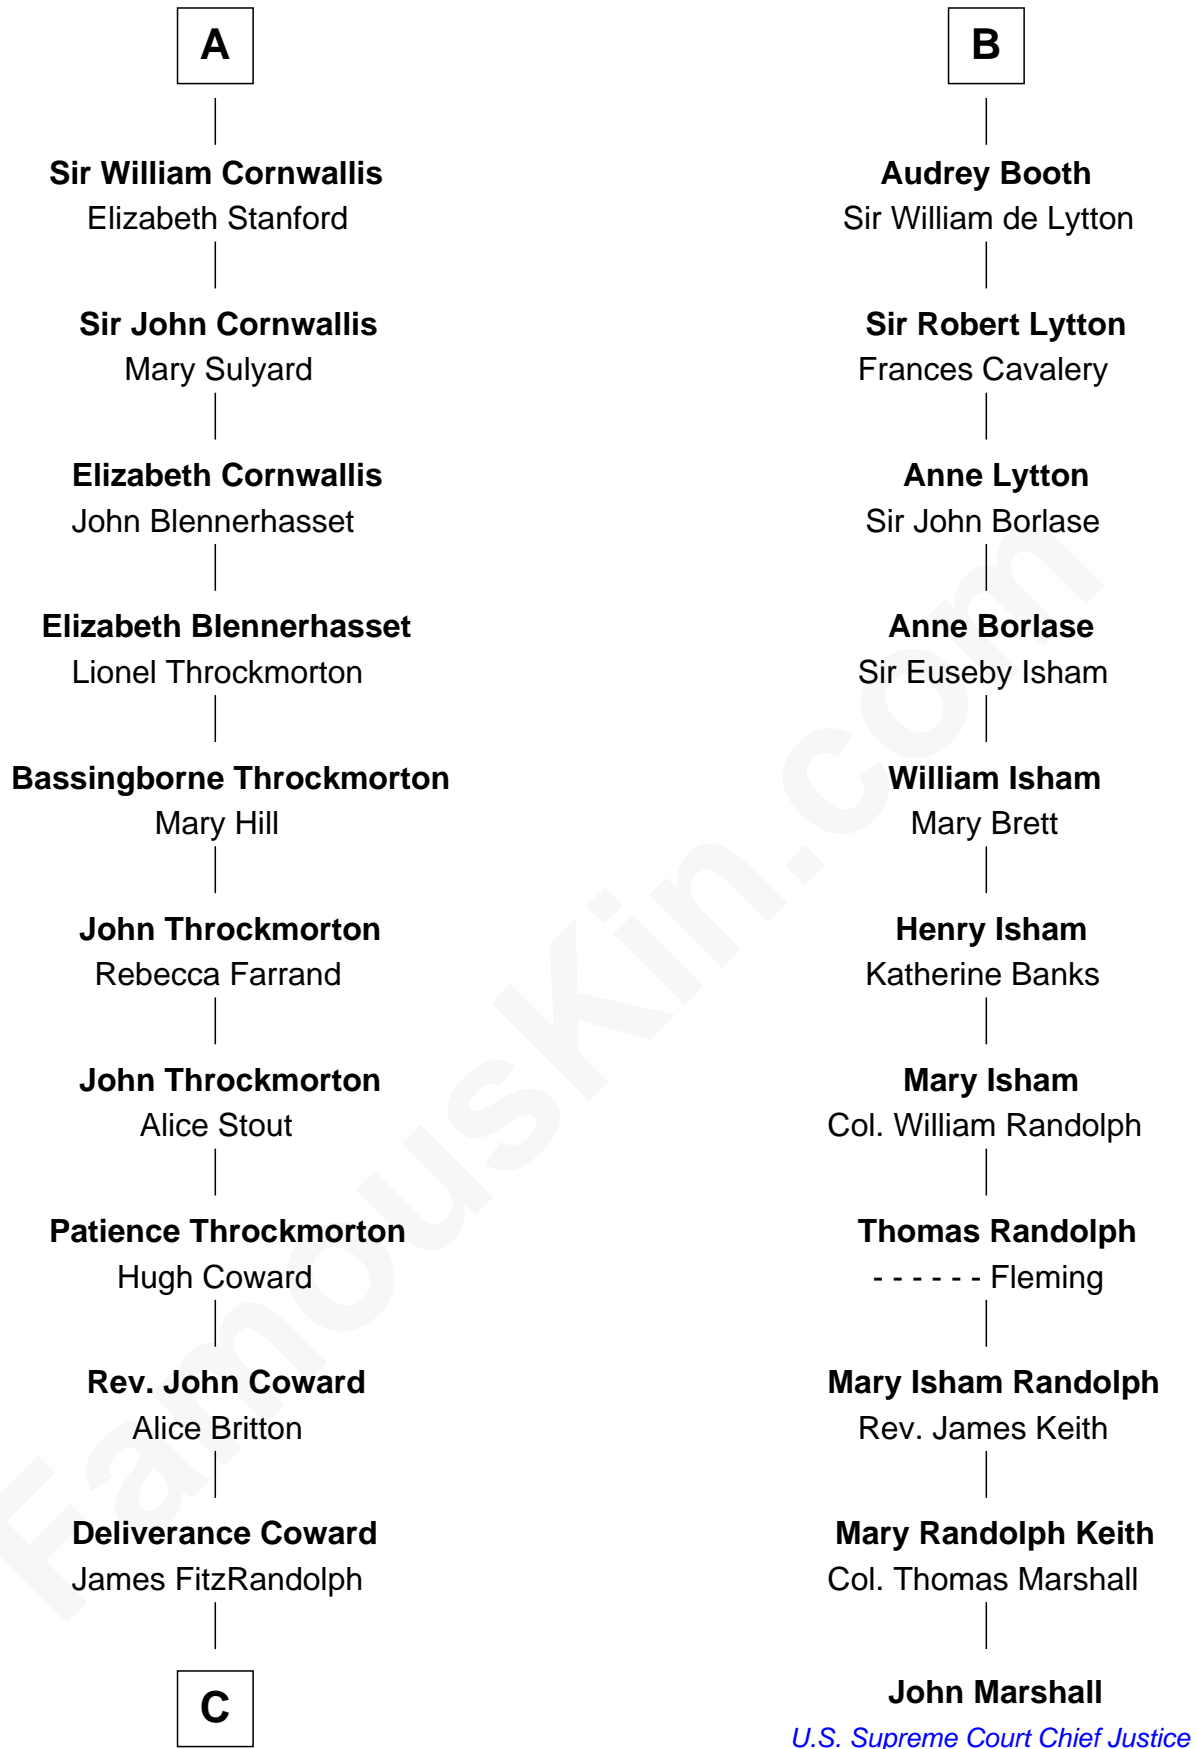

**FamousKin.com**  
**Relationship Chart of**  
**General James Longstreet**  
*Confederate Army - U.S. Civil War*  
 17th cousin 2 times removed of

**John Marshall**  
*4th Chief Justice of the U.S. Supreme Court*

**C**

—  
**Hannah FitzRandolph**

William Longstreet

—  
**James Longstreet**

Mary Anna Dent

—  
**General James Longstreet**

*Confederate Army - U.S. Civil War*

FamousKin.com