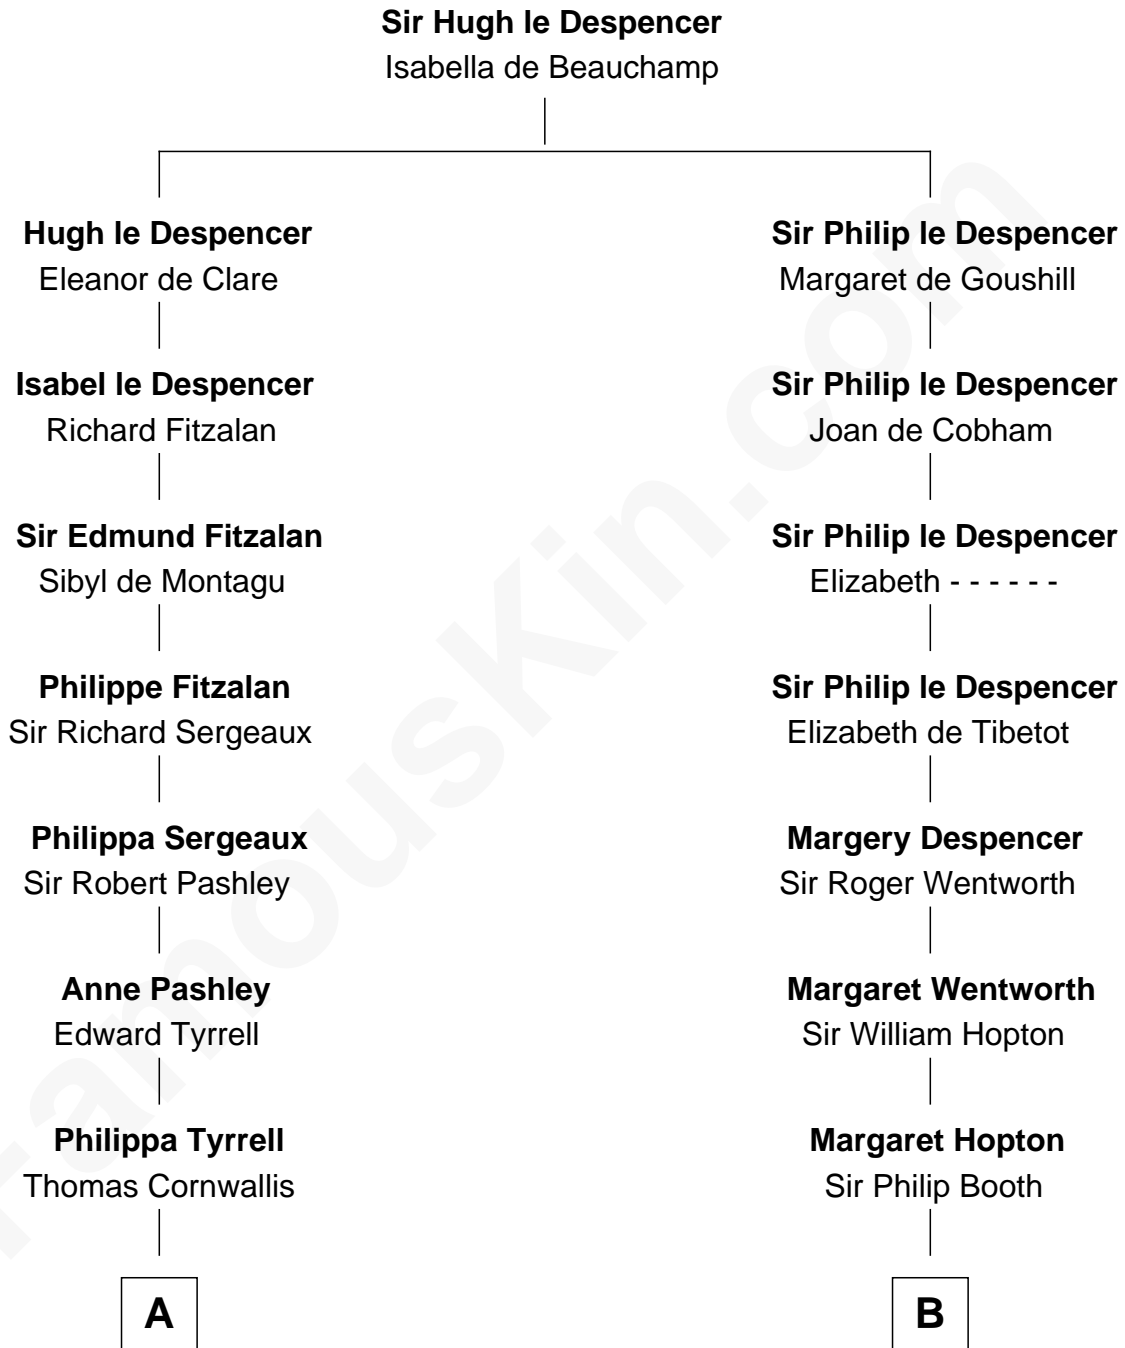

**FamousKin.com**  
**Relationship Chart of**  
**General James Longstreet**  
*Confederate Army - U.S. Civil War*  
 17th cousin 2 times removed of

**John Marshall**  
*4th Chief Justice of the U.S. Supreme Court*

**C**

—  
**Hannah FitzRandolph**

William Longstreet

—  
**James Longstreet**

Mary Anna Dent

—  
**General James Longstreet**

*Confederate Army - U.S. Civil War*

FamousKin.com