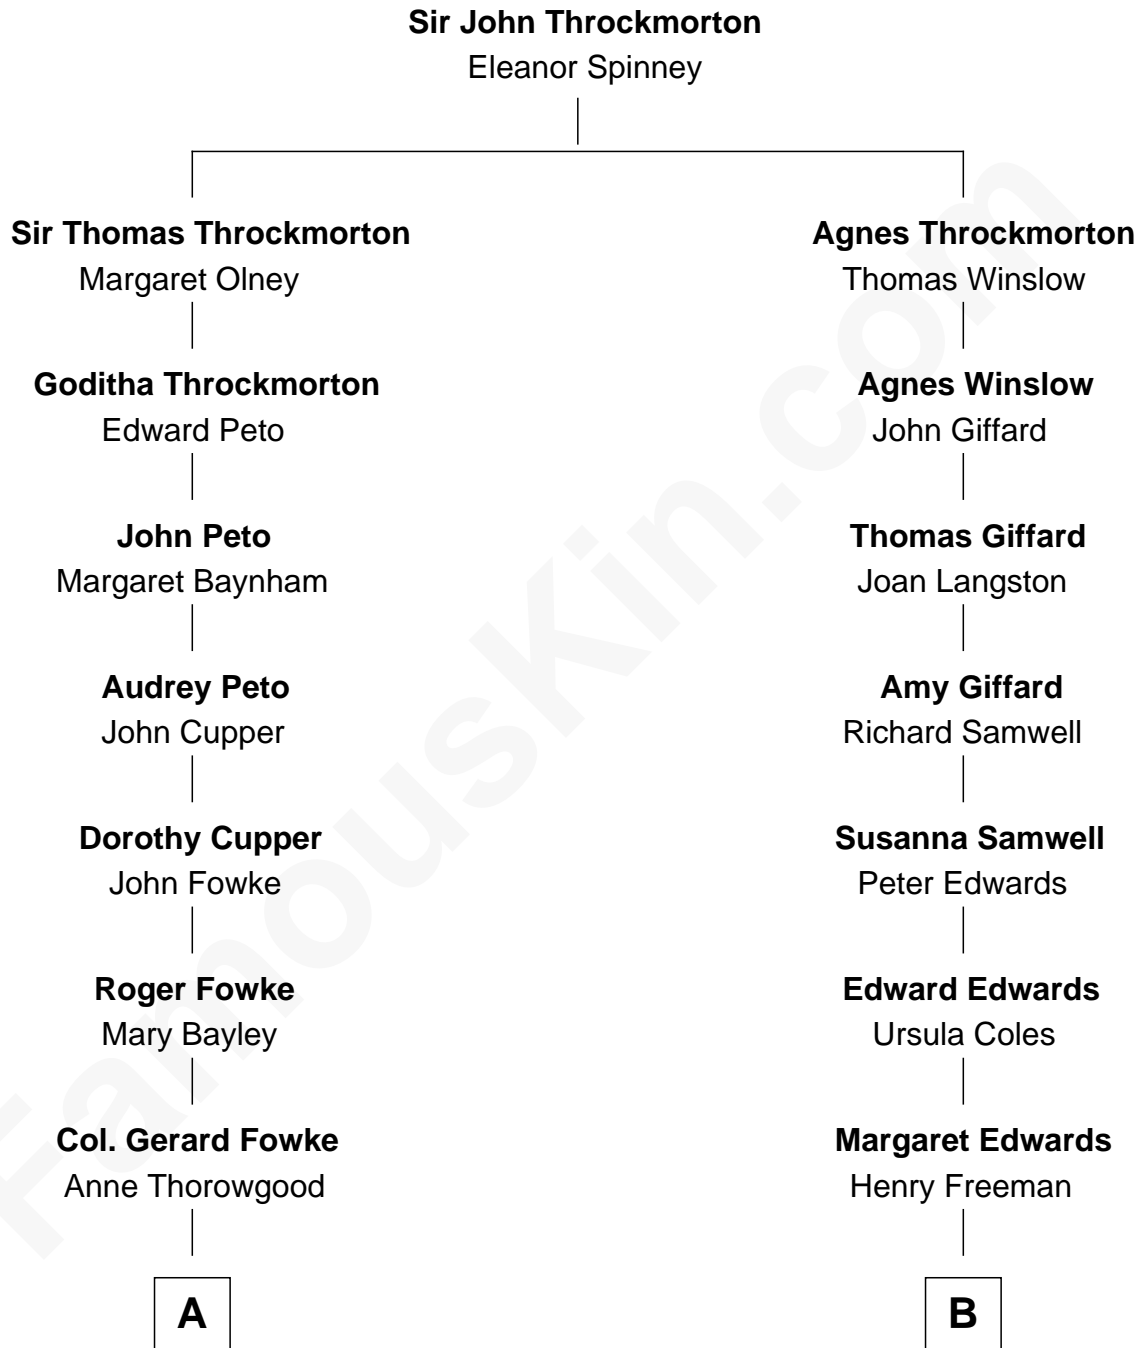

**FamousKin.com**  
**Relationship Chart of**  
**General James Longstreet**  
*Confederate Army - U.S. Civil War*  
 12th cousin 7 times removed of

**Jordana Brewster**  
*TV and Movie Actress*

C

**Kingman Brewster**

Mary Louise Phillips

**Alden Brewster**

Maria João Leão de Sousa

**Jordana Brewster**

*TV and Movie Actress*