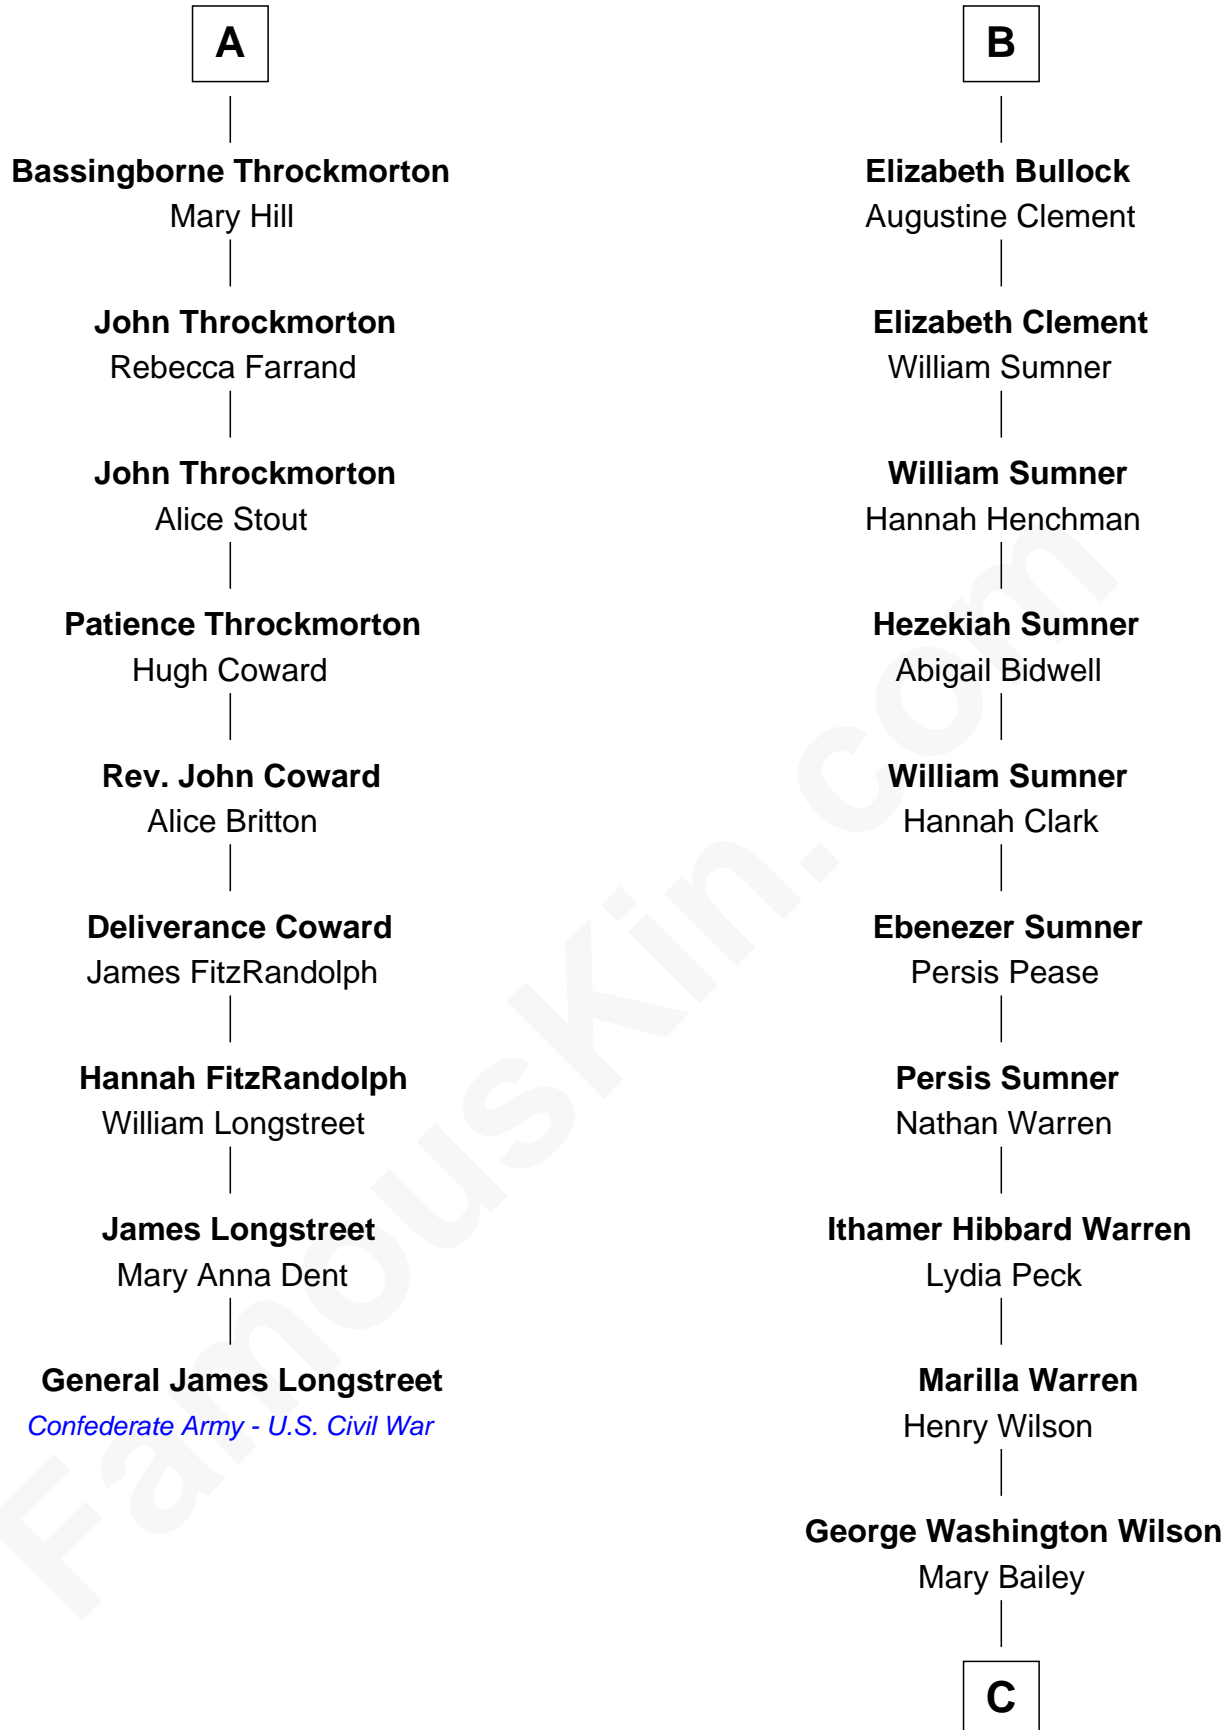

FamousKin.com
Relationship Chart of
General James Longstreet
Confederate Army - U.S. Civil War
 15th cousin 6 times removed of

Kevin Love
NBA All-Star Player

Sir Richard Sergeaux
 Philippe Fitzalan

C

William Henry Wilson

Alta Lenora Chitwood

William Coral Wilson

Edith Sophia Sthole

Emily Glee Wilson

Edward Milton Love

Stanley Sthole Love

Karen McCartney

Kevin Love