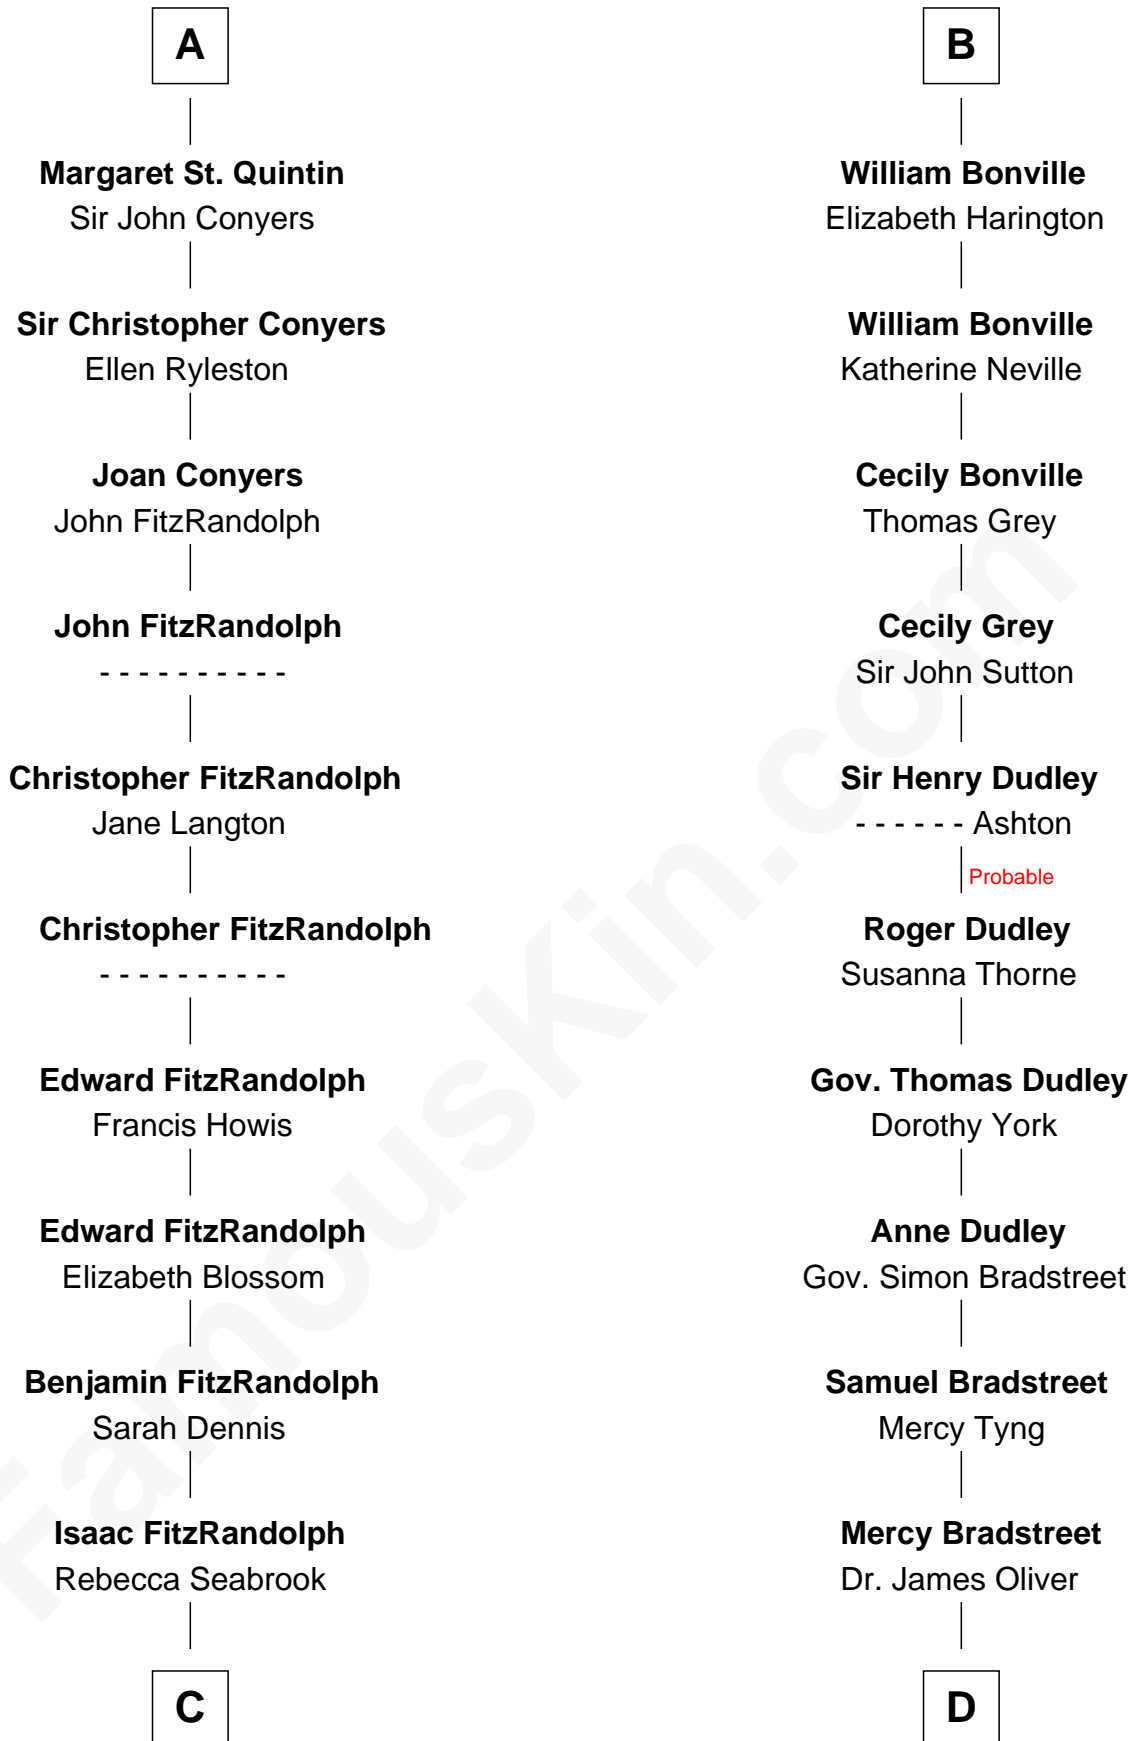

FamousKin.com

Relationship Chart of

General James Longstreet
Confederate Army - U.S. Civil War

20th cousin 1 time removed of

Oliver Wendell Holmes, Jr.
U.S. Supreme Court Justice

C

James FitzRandolph

Deliverance Coward

Hannah FitzRandolph

William Longstreet

James Longstreet

Mary Anna Dent

General James Longstreet

Confederate Army - U.S. Civil War

D

Sarah Oliver