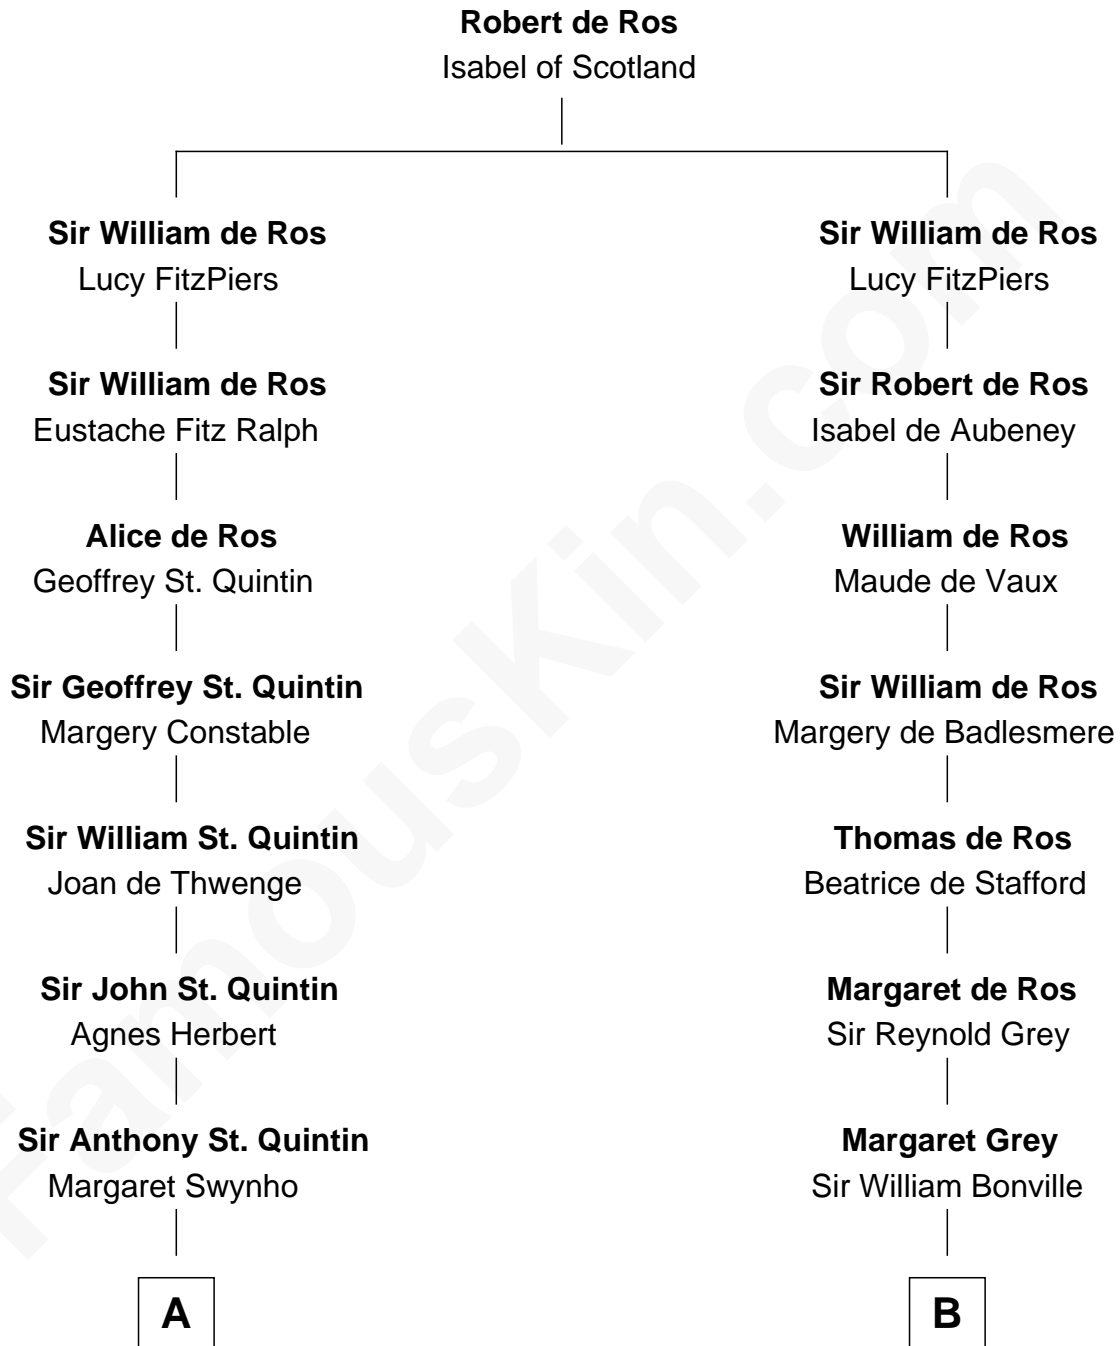

FamousKin.com

Relationship Chart of

General James Longstreet
Confederate Army - U.S. Civil War

20th cousin 1 time removed of

Oliver Wendell Holmes, Jr.
U.S. Supreme Court Justice

C

James FitzRandolph

Deliverance Coward

Hannah FitzRandolph

William Longstreet

James Longstreet

Mary Anna Dent

General James Longstreet

Confederate Army - U.S. Civil War

D

Sarah Oliver