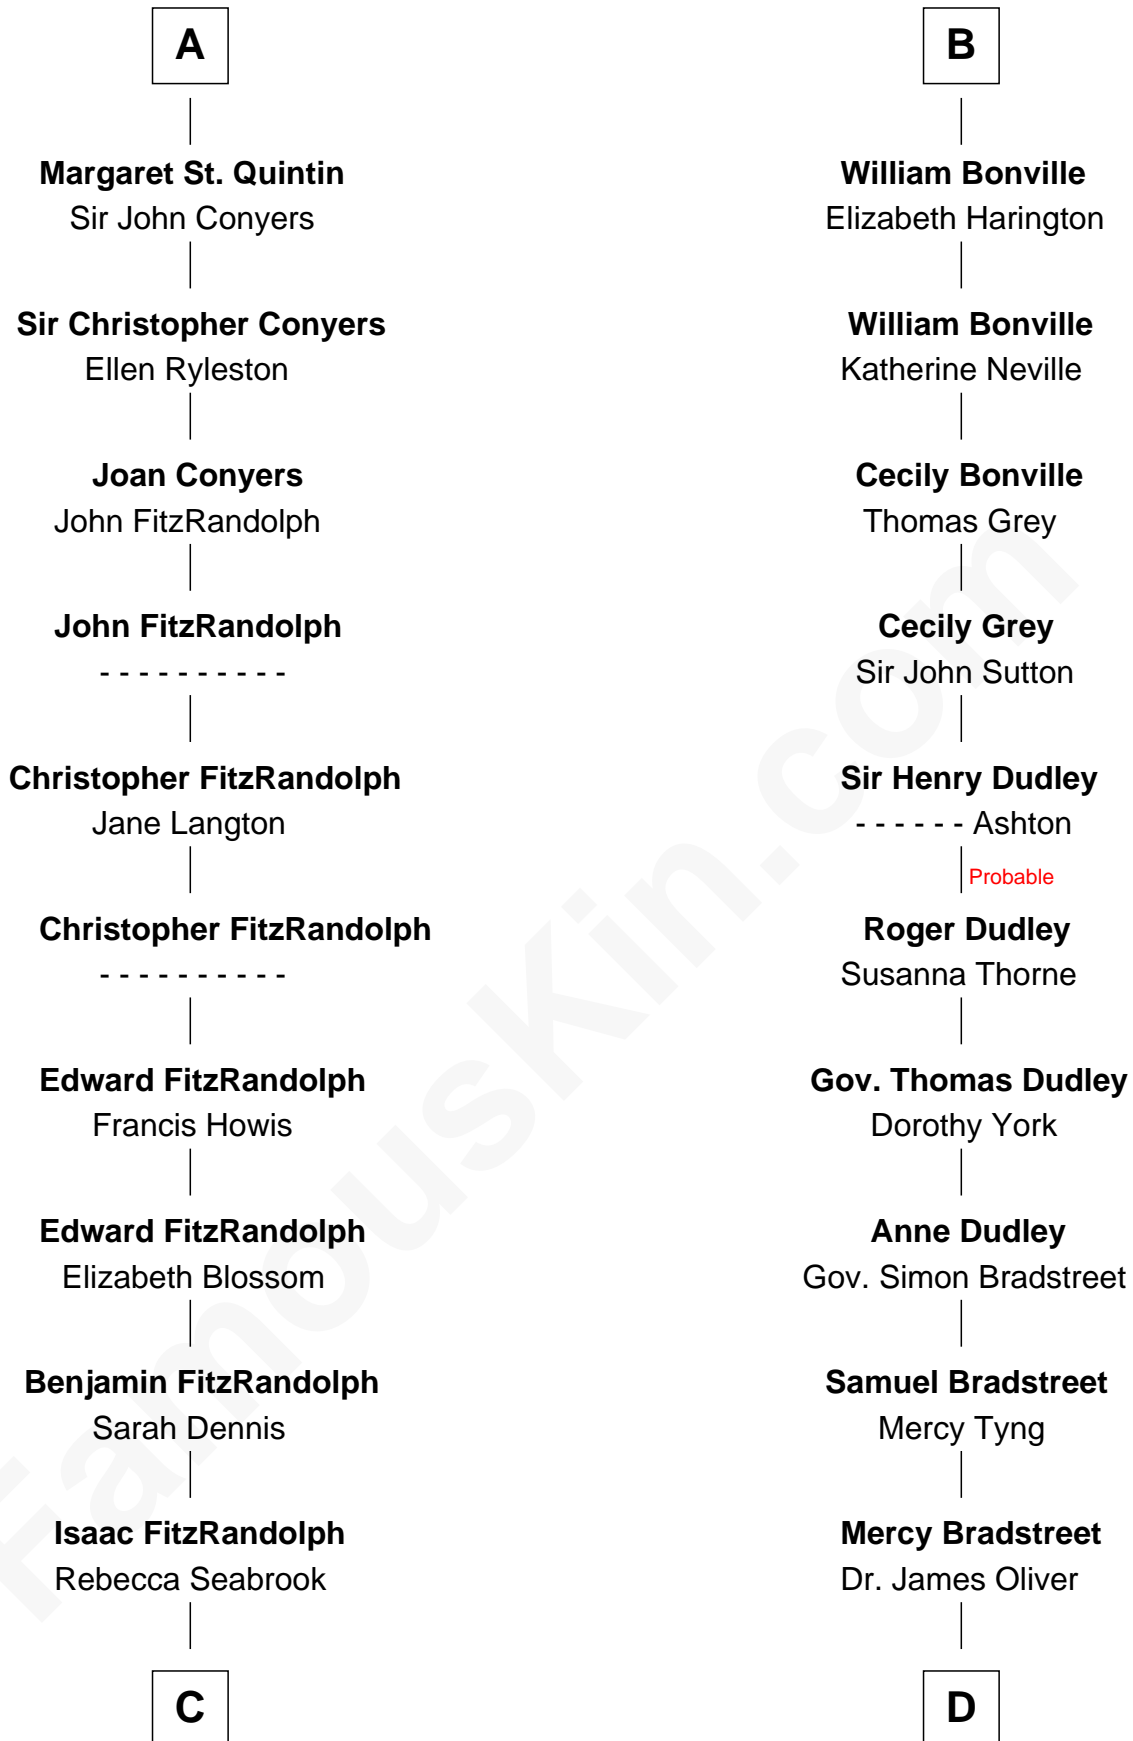

## Relationship Chart of

**General James Longstreet**  
Confederate Army - U.S. Civil War

20th cousin 1 time removed of

**Oliver Wendell Holmes, Jr.**  
U.S. Supreme Court Justice

**Reginald FitzPiers**

**C**

**James FitzRandolph**

Deliverance Coward

**Hannah FitzRandolph**

William Longstreet

**James Longstreet**

Mary Anna Dent

**General James Longstreet**

*Confederate Army - U.S. Civil War*

**D**

**Sarah Oliver**

Jacob Wendell

**Oliver Wendell**

Mary Jackson

**Sarah Wendell**

Rev. Abiel Holmes

**Oliver Wendell Holmes**