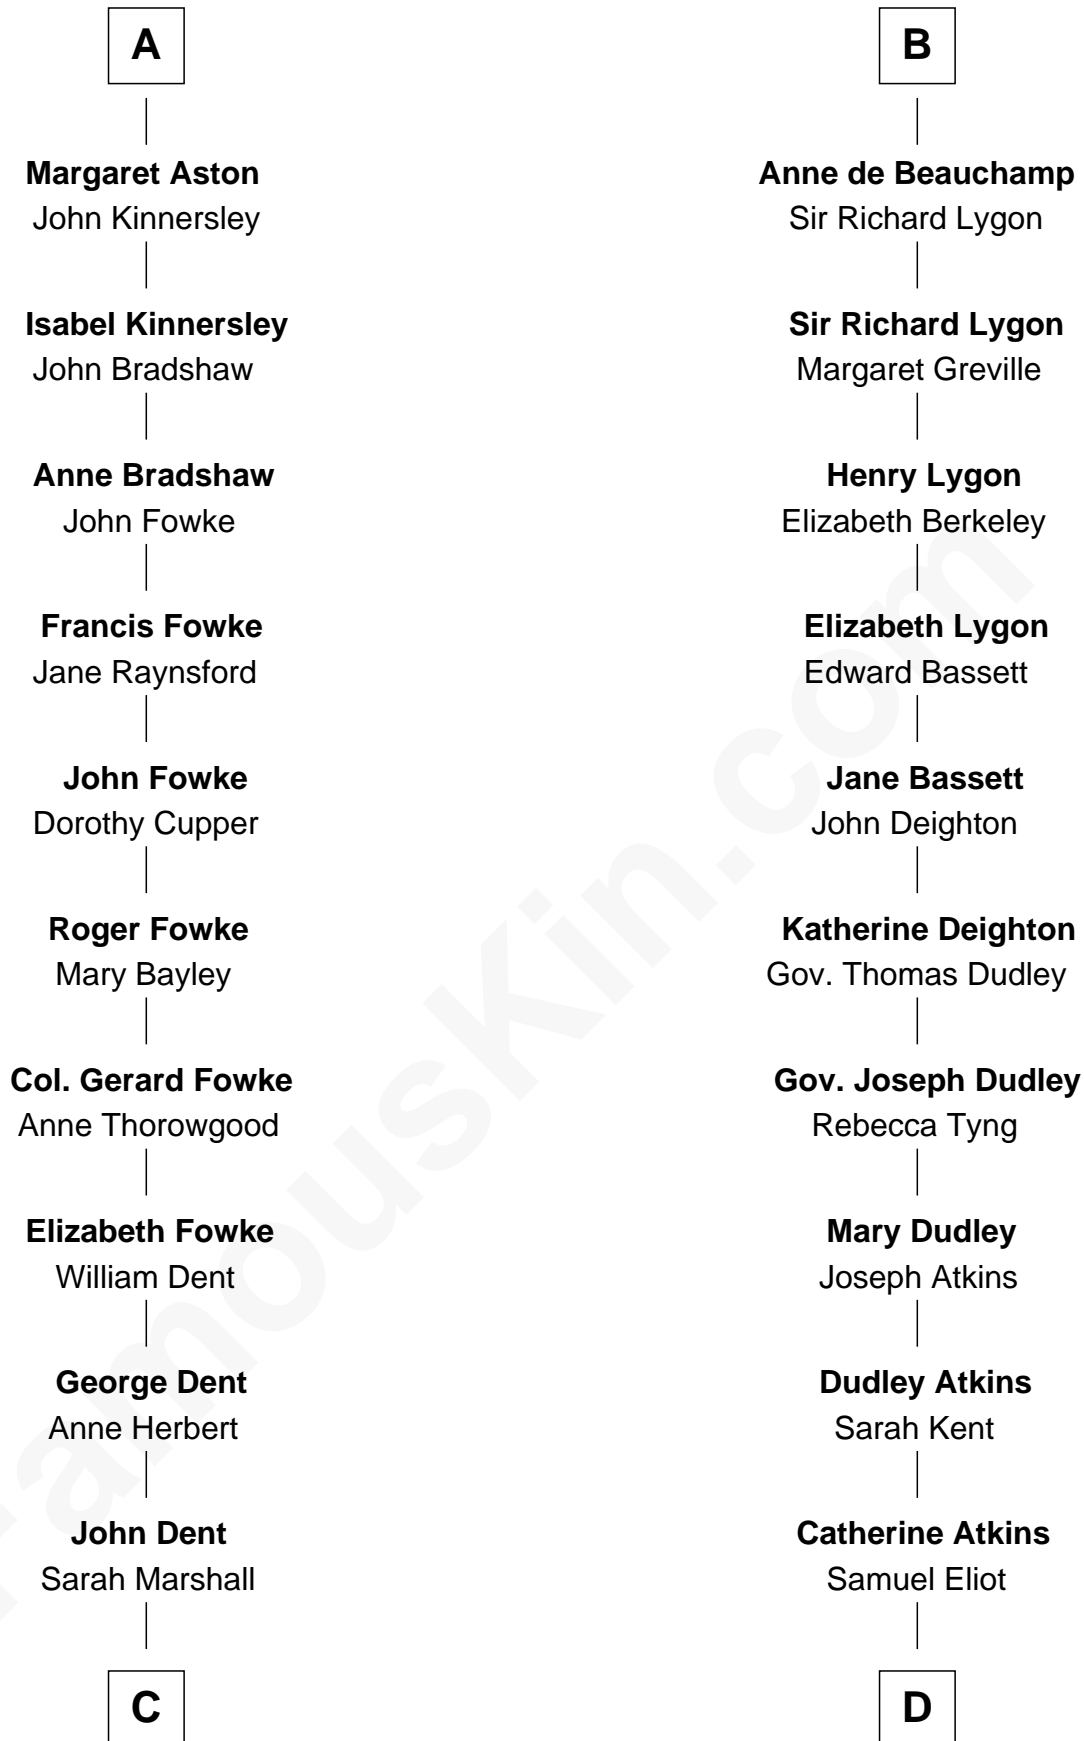

FamousKin.com
Relationship Chart of
General James Longstreet
Confederate Army - U.S. Civil War

19th cousin 2 times removed of

Endicott Peabody
62nd Governor of Massachusetts

C

Thomas Marshall Dent

Anne Magruder

Mary Anna Dent

James Longstreet

General James Longstreet

Confederate Army - U.S. Civil War

D

Mary Harrison Eliot

Edmund Dwight

Mary Eliot Dwight