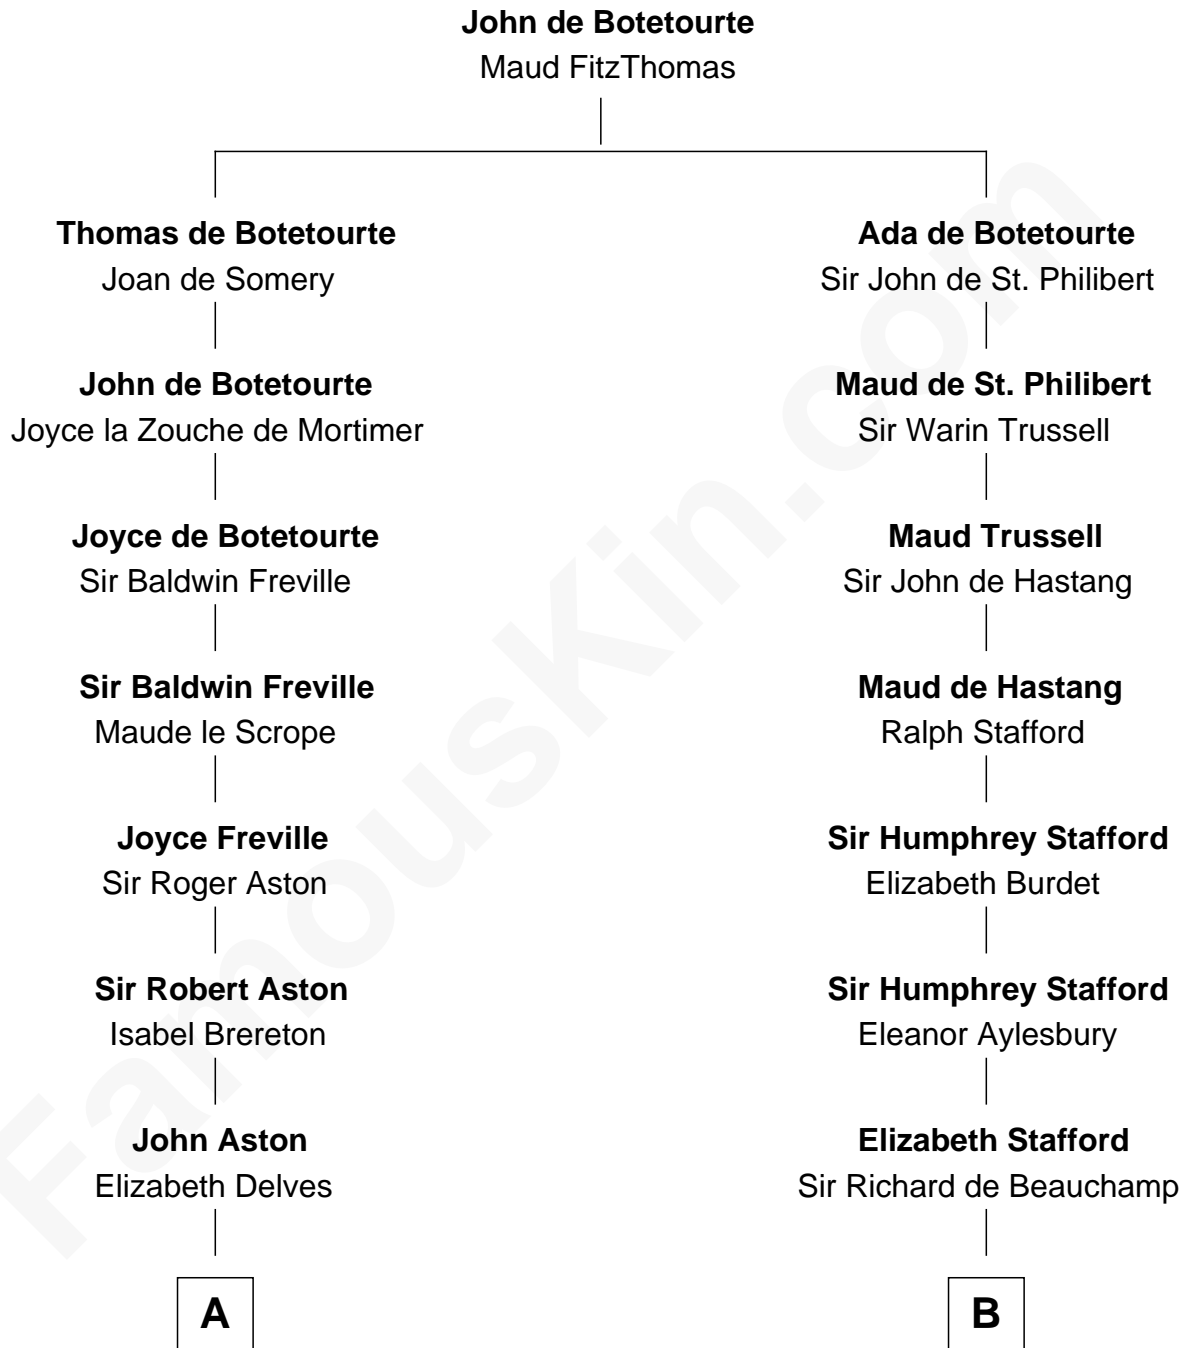

FamousKin.com
Relationship Chart of
General James Longstreet
Confederate Army - U.S. Civil War

19th cousin 2 times removed of

Endicott Peabody
62nd Governor of Massachusetts

C

Thomas Marshall Dent

Anne Magruder

Mary Anna Dent

James Longstreet

General James Longstreet

Confederate Army - U.S. Civil War

D

Mary Harrison Eliot

Edmund Dwight

Mary Eliot Dwight