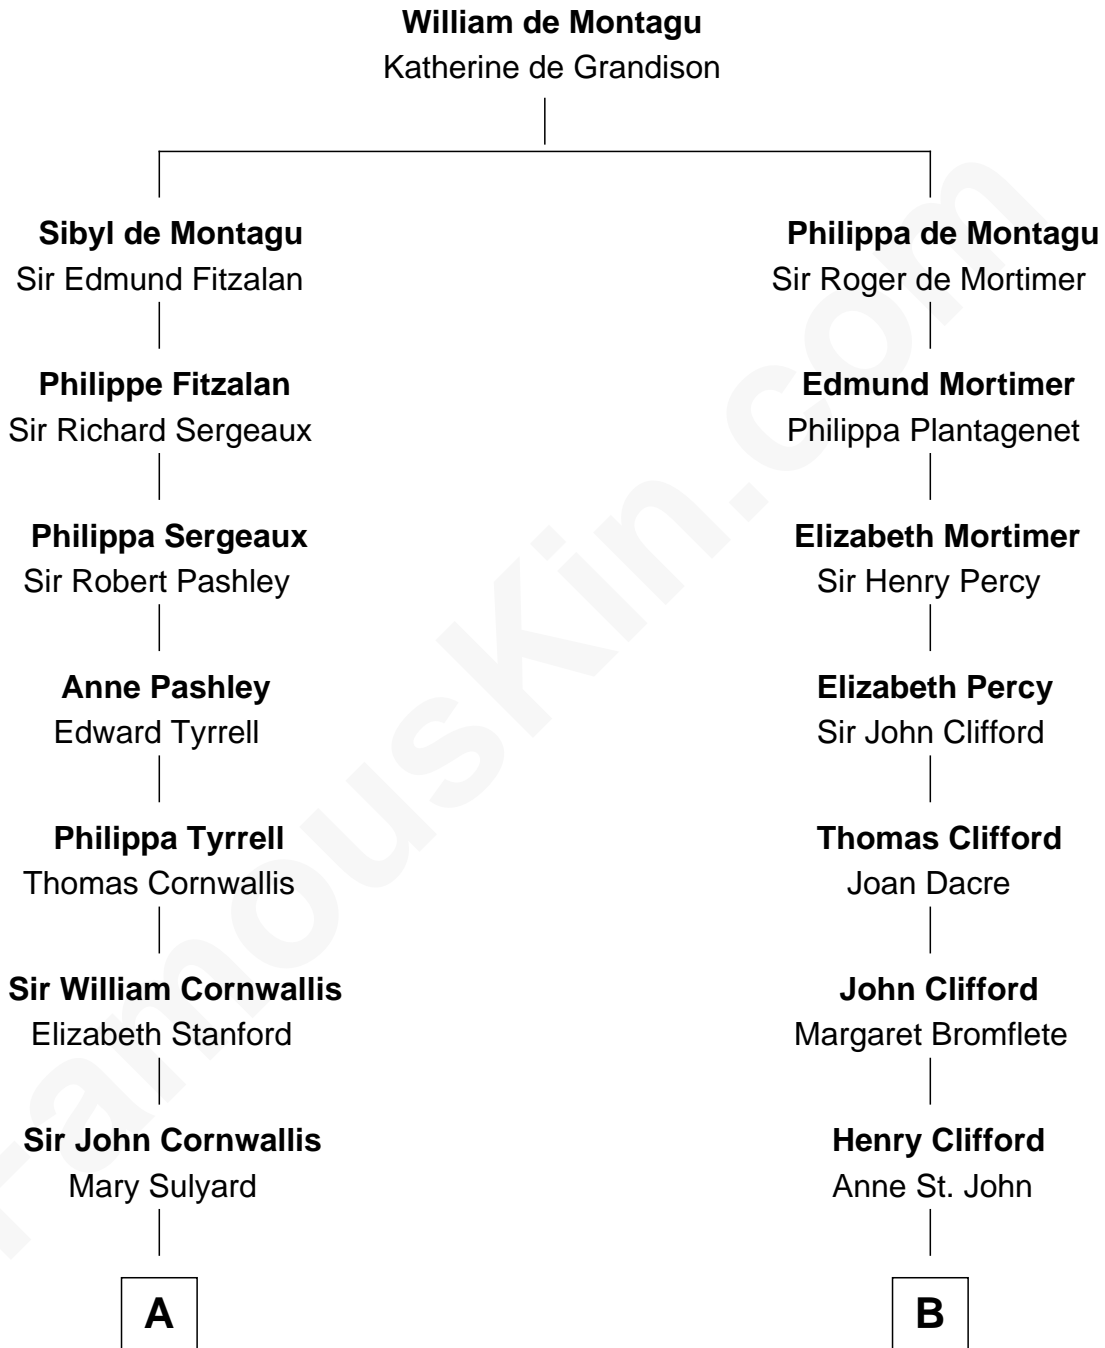

FamousKin.com
Relationship Chart of
General James Longstreet
Confederate Army - U.S. Civil War

17th cousin 4 times removed of

Endicott Peabody
62nd Governor of Massachusetts

C

—
Mary Bromfield Mason

Samuel Parkman

—
Dr. Samuel Parkman

Mary Eliot Dwight

—
Henry Parkman

Mary Frances Parker

—
Mary Elizabeth Parkman

Rt. Rev. Malcolm Endicott Peabody

—
Endicott Peabody

62nd Governor of Massachusetts