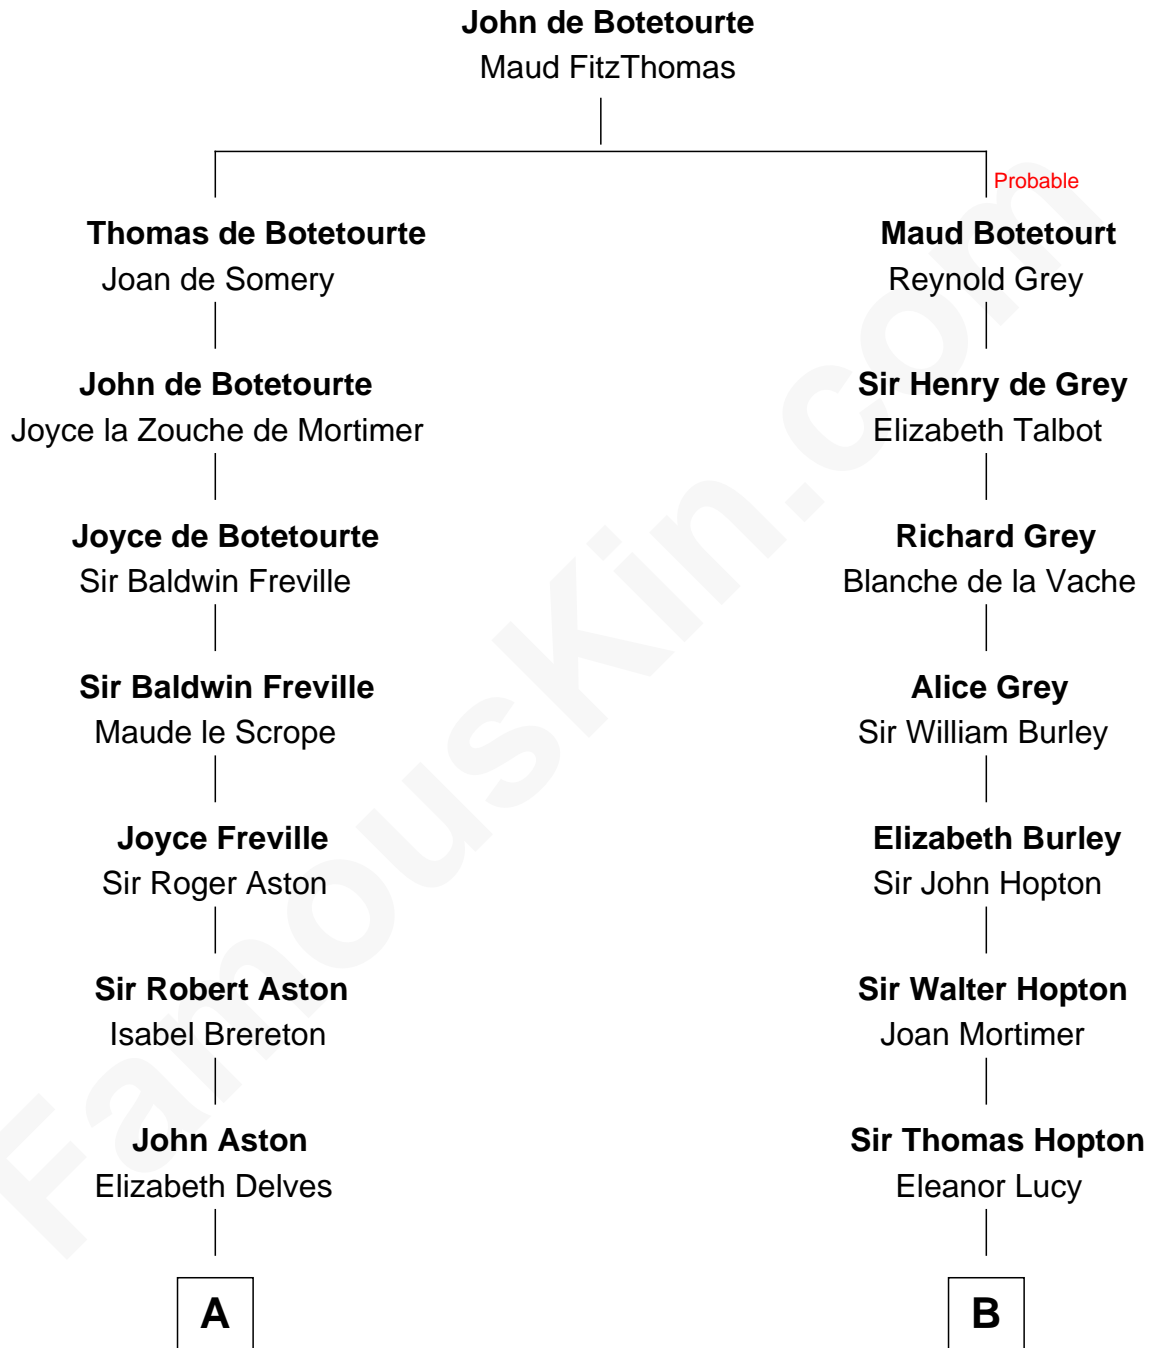

FamousKin.com
Relationship Chart of
General James Longstreet
Confederate Army - U.S. Civil War

19th cousin 1 time removed of

James Russell Lowell
American "Fireside" Poet

C

Thomas Marshall Dent

Anne Magruder

Mary Anna Dent

James Longstreet

General James Longstreet

Confederate Army - U.S. Civil War

D

James Russell

Katharine Graves

Rebecca Russell