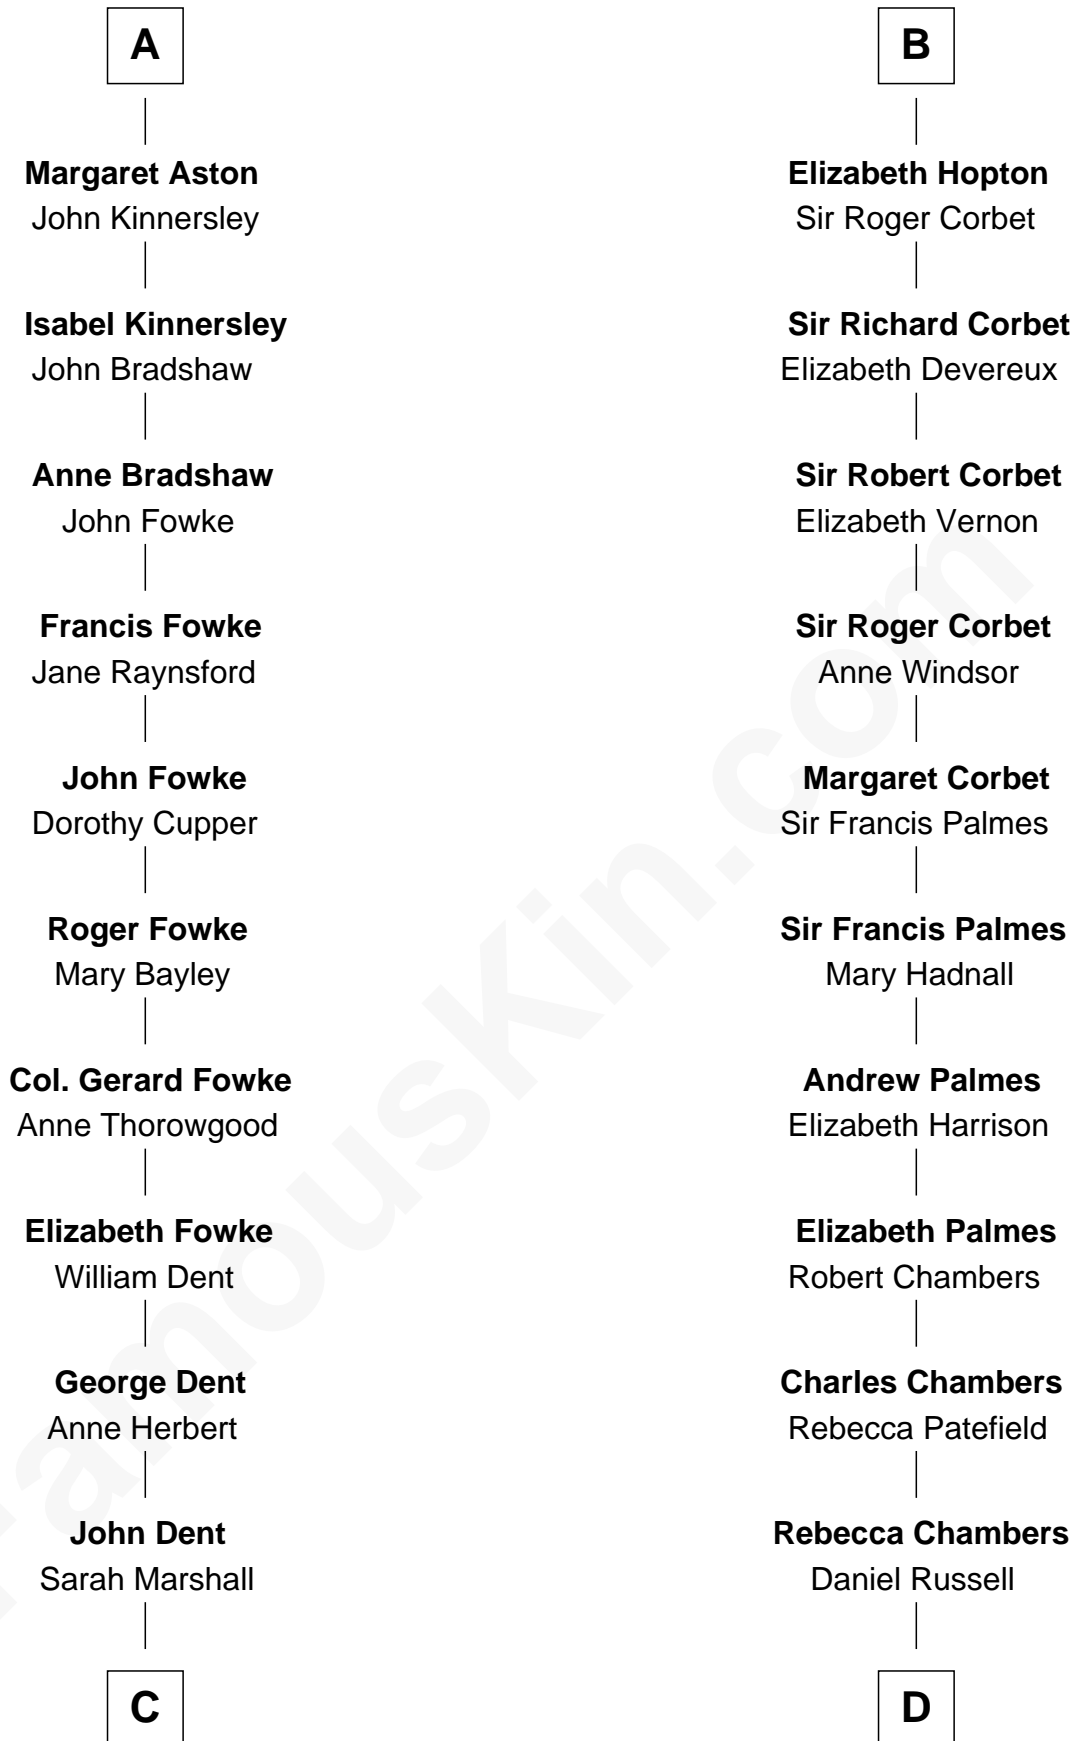

FamousKin.com
Relationship Chart of
General James Longstreet
Confederate Army - U.S. Civil War

19th cousin 1 time removed of

James Russell Lowell
American "Fireside" Poet

C

Thomas Marshall Dent

Anne Magruder

Mary Anna Dent

James Longstreet

General James Longstreet

Confederate Army - U.S. Civil War

D

James Russell

Katharine Graves

Rebecca Russell