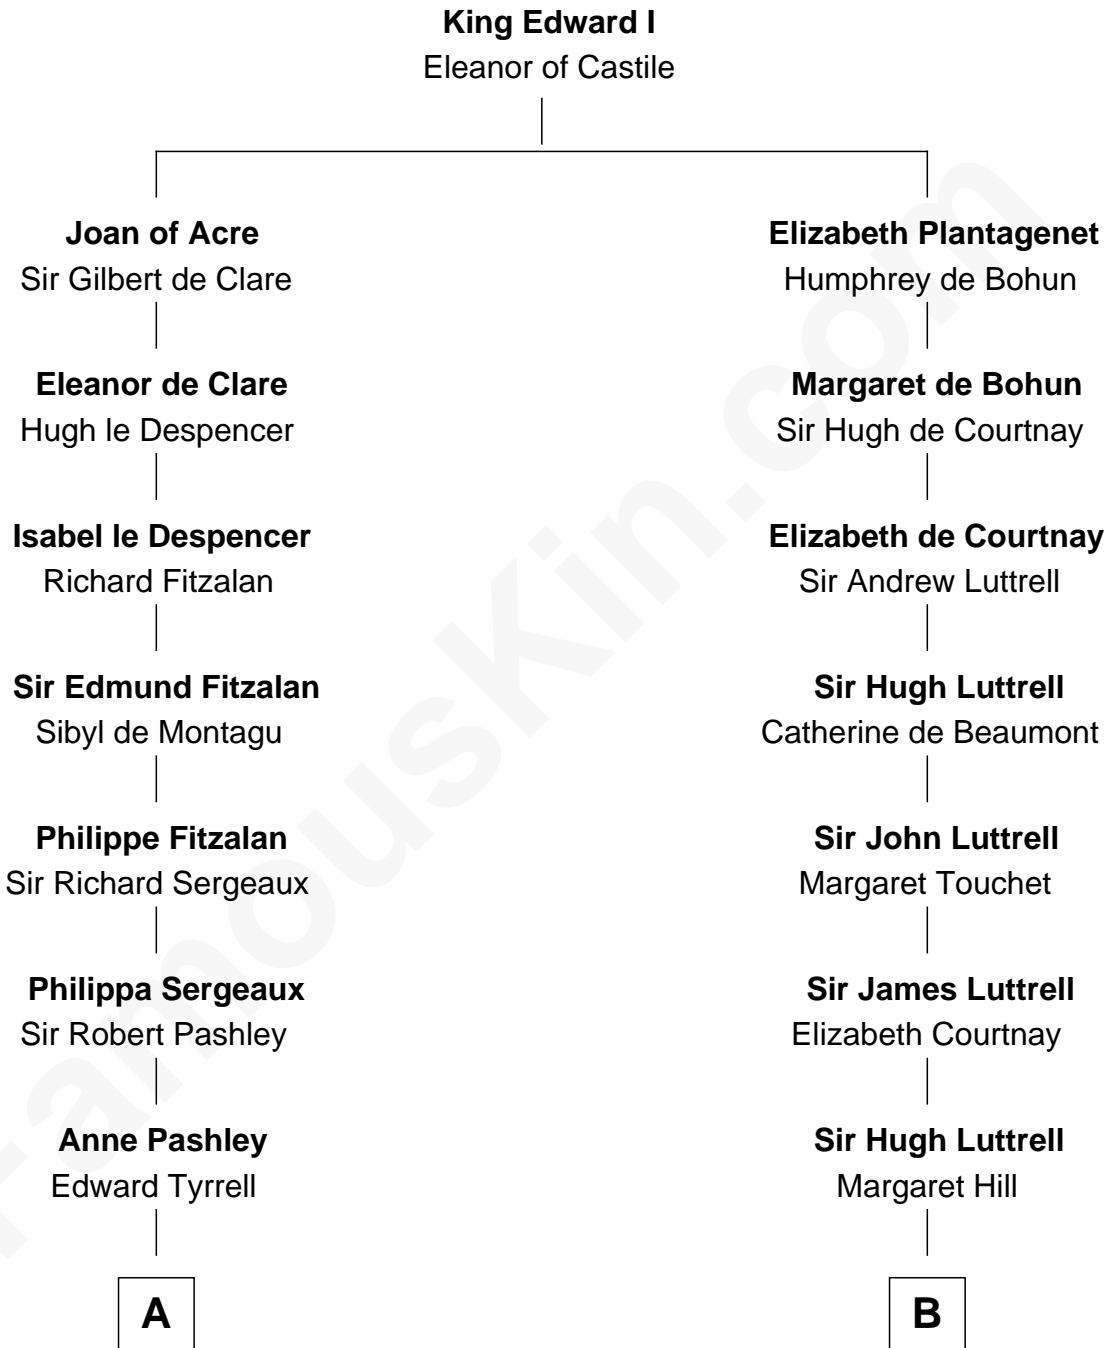

FamousKin.com
Relationship Chart of
General James Longstreet
Confederate Army - U.S. Civil War

16th cousin 4 times removed of
Ichabod Goodwin
27th Governor of New Hampshire

C

—
Deliverance Coward

James FitzRandolph

—
Hannah FitzRandolph

William Longstreet

—
James Longstreet

Mary Anna Dent

—
General James Longstreet

Confederate Army - U.S. Civil War

FamousKin.com