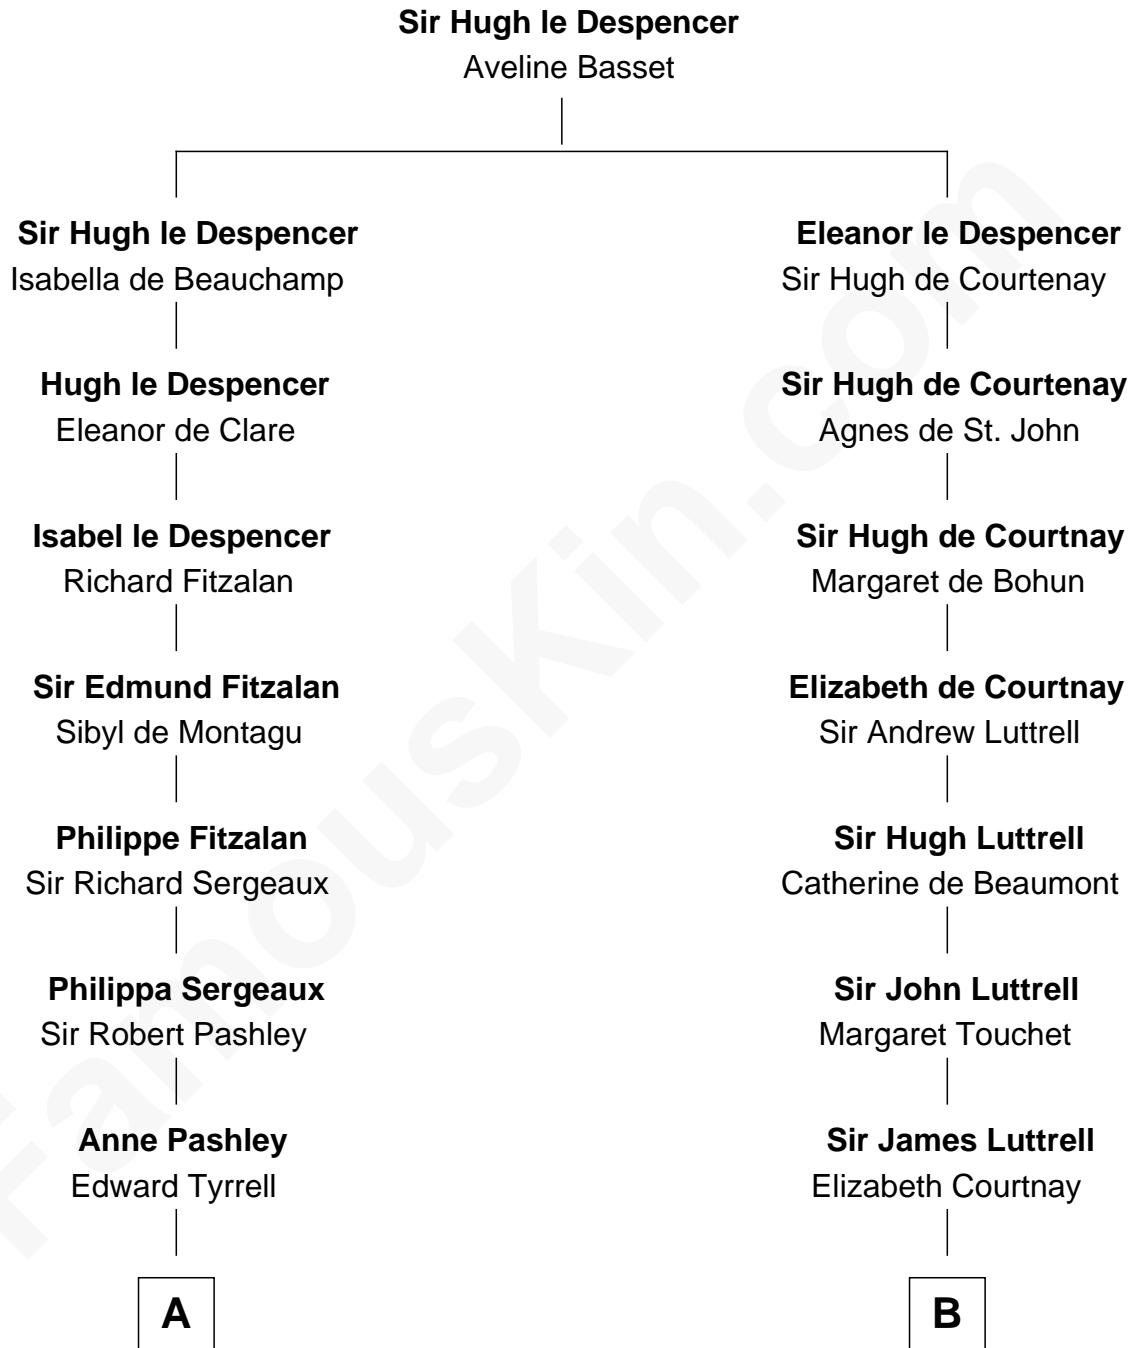

FamousKin.com
Relationship Chart of
General James Longstreet
Confederate Army - U.S. Civil War

17th cousin 3 times removed of
Ichabod Goodwin
27th Governor of New Hampshire

C

—
Deliverance Coward

James FitzRandolph

—
Hannah FitzRandolph

William Longstreet

—
James Longstreet

Mary Anna Dent

—
General James Longstreet

Confederate Army - U.S. Civil War

FamousKin.com