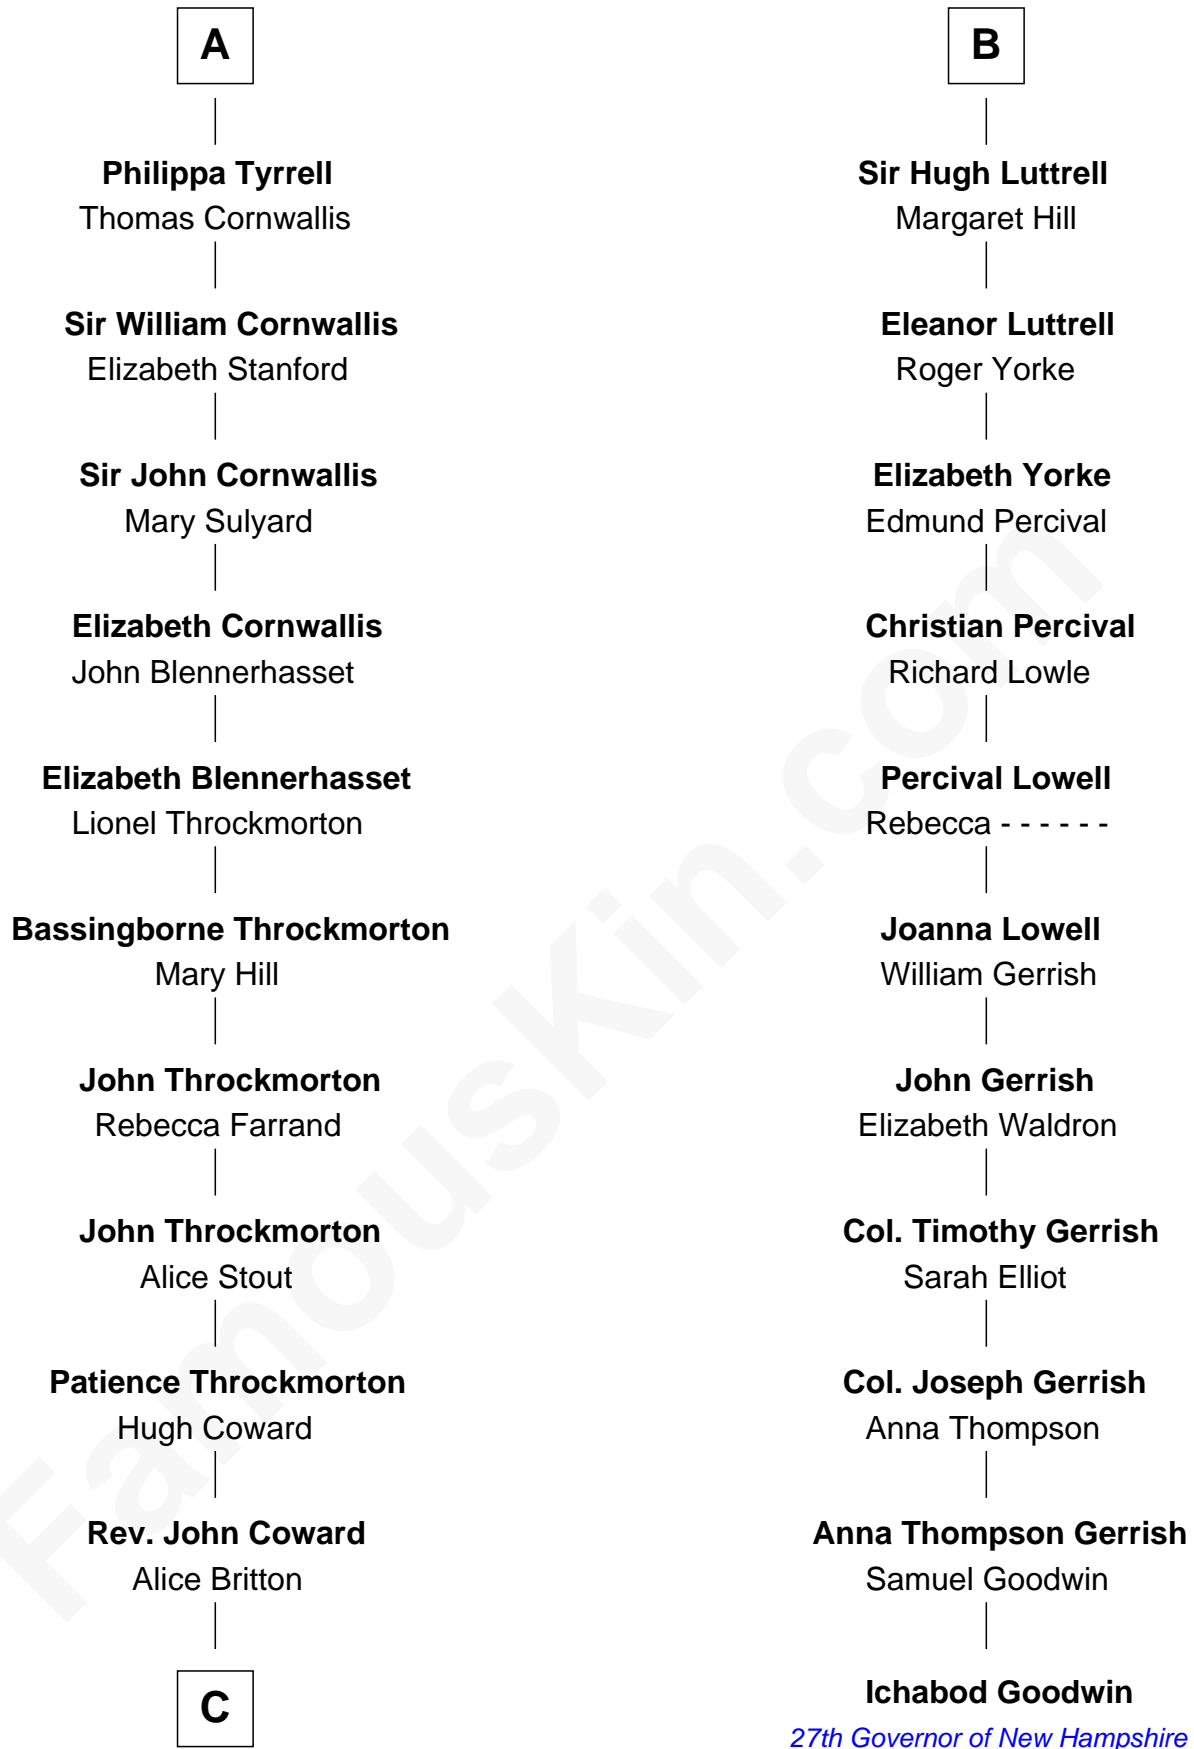

FamousKin.com
Relationship Chart of
General James Longstreet
Confederate Army - U.S. Civil War

17th cousin 3 times removed of
Ichabod Goodwin
27th Governor of New Hampshire

C

—
Deliverance Coward

James FitzRandolph

—
Hannah FitzRandolph

William Longstreet

—
James Longstreet

Mary Anna Dent

—
General James Longstreet

Confederate Army - U.S. Civil War

FamousKin.com