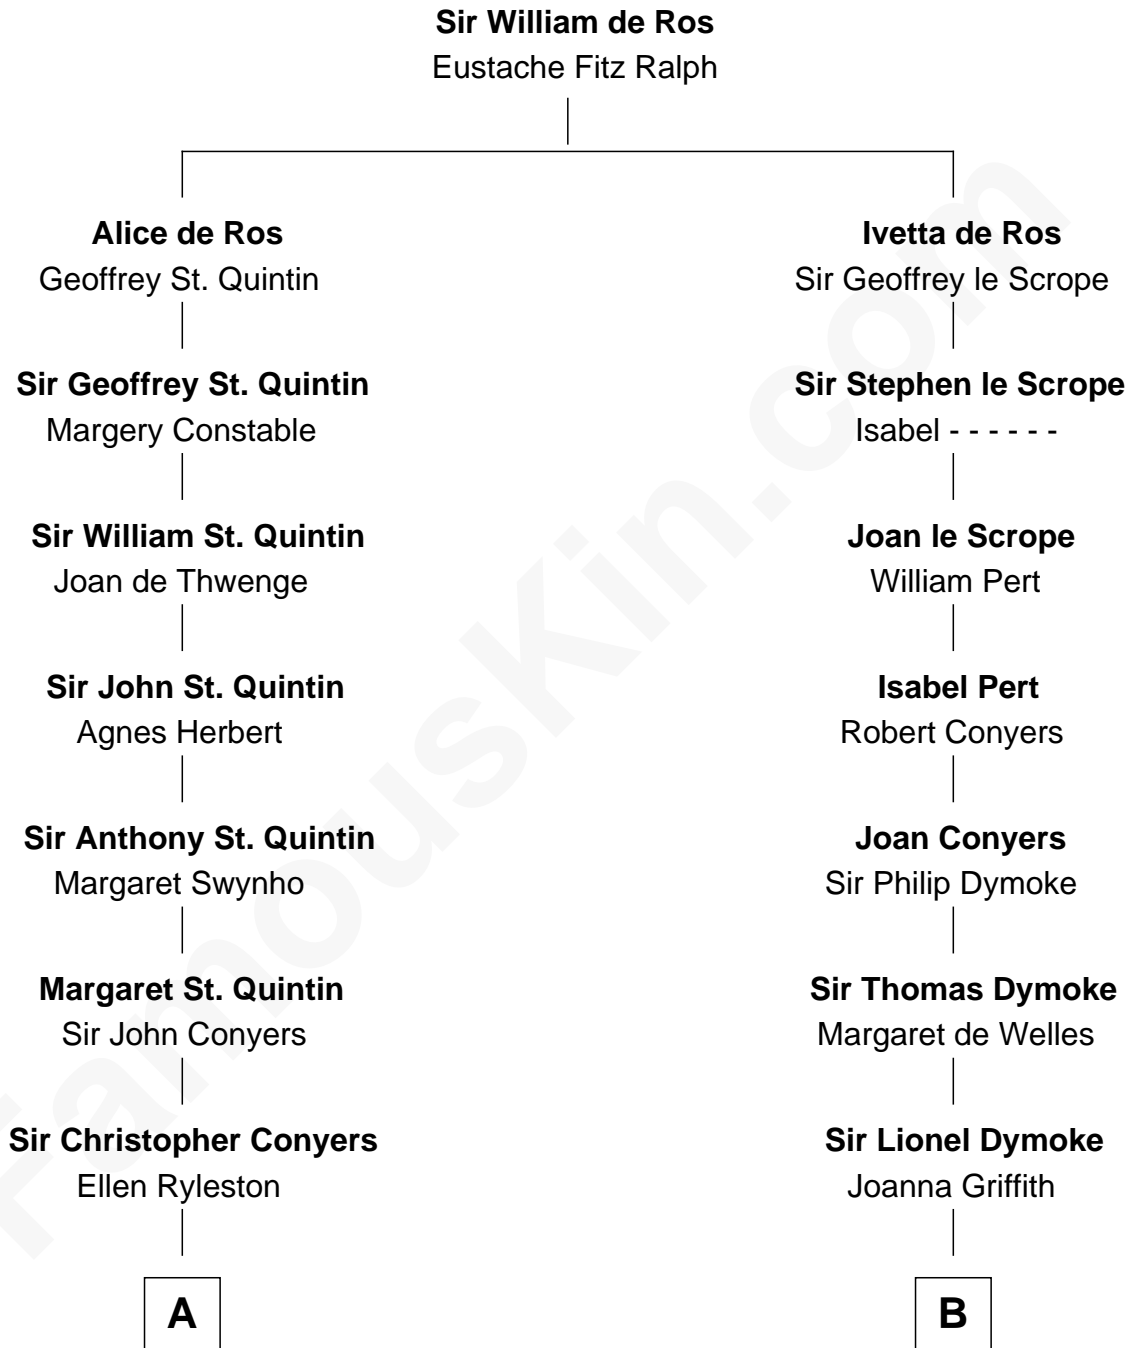

**FamousKin.com**  
**Relationship Chart of**  
**General James Longstreet**  
*Confederate Army - U.S. Civil War*

17th cousin 1 time removed of  
**Ichabod Goodwin**  
*27th Governor of New Hampshire*

**C**

James Longstreet

Mary Anna Dent

General James Longstreet

*Confederate Army - U.S. Civil War*

FamousKin.com