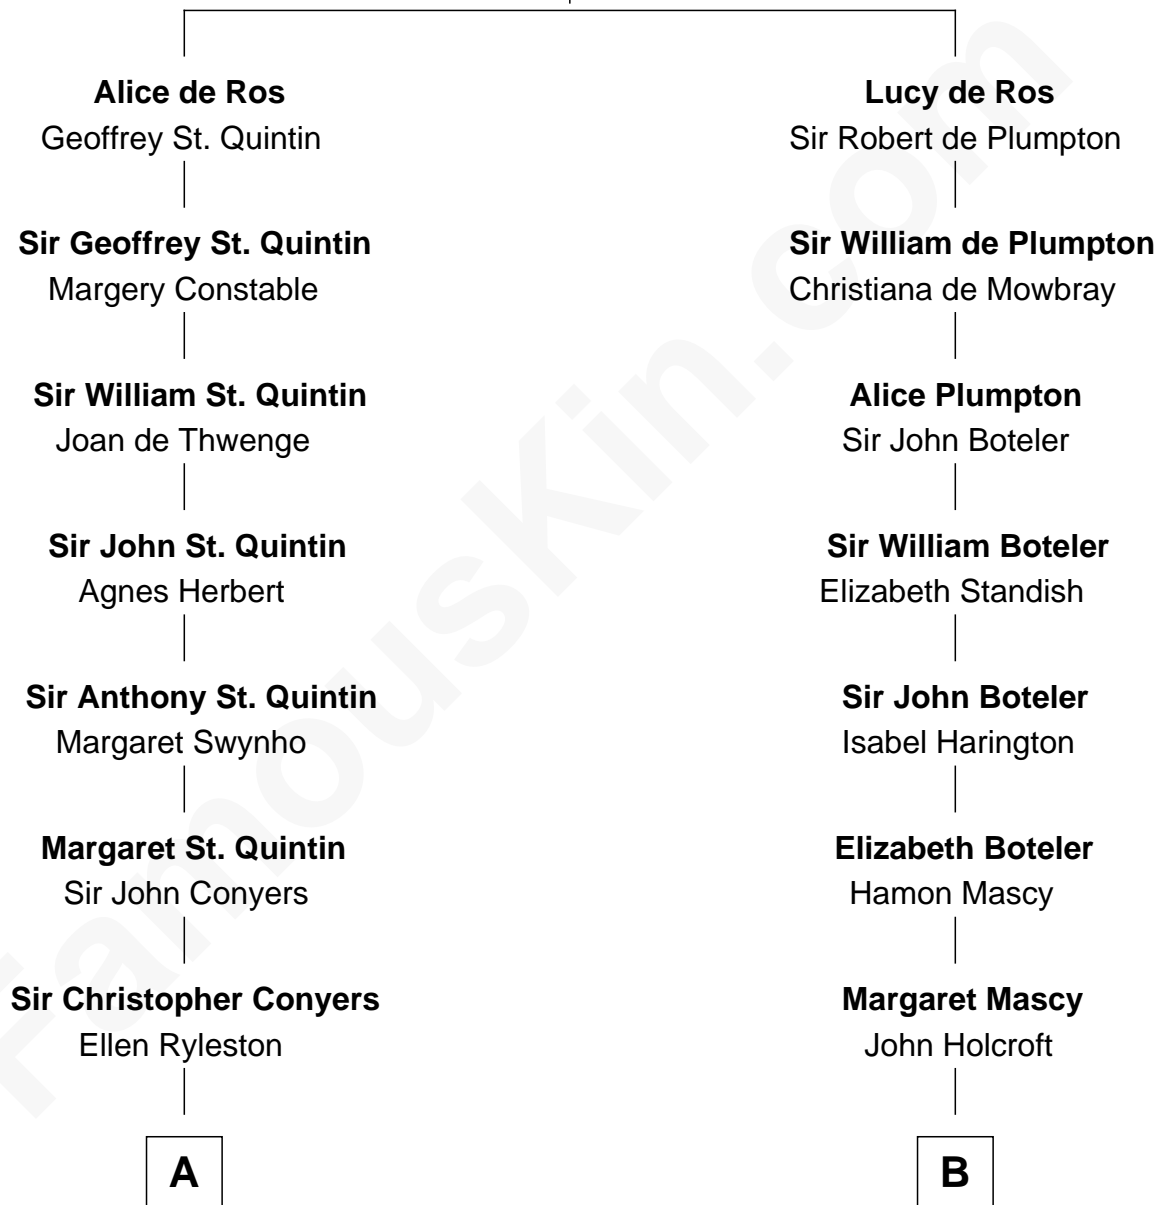

FamousKin.com

Relationship Chart of

General James Longstreet

Confederate Army - U.S. Civil War

17th cousin 1 time removed of

Capt. William Lewis Herndon

Captain of the ill fated S.S. Central America

Sir William de Ros

Eustache Fitz Ralph

C

James Longstreet

Mary Anna Dent

General James Longstreet

Confederate Army - U.S. Civil War

FamousKin.com