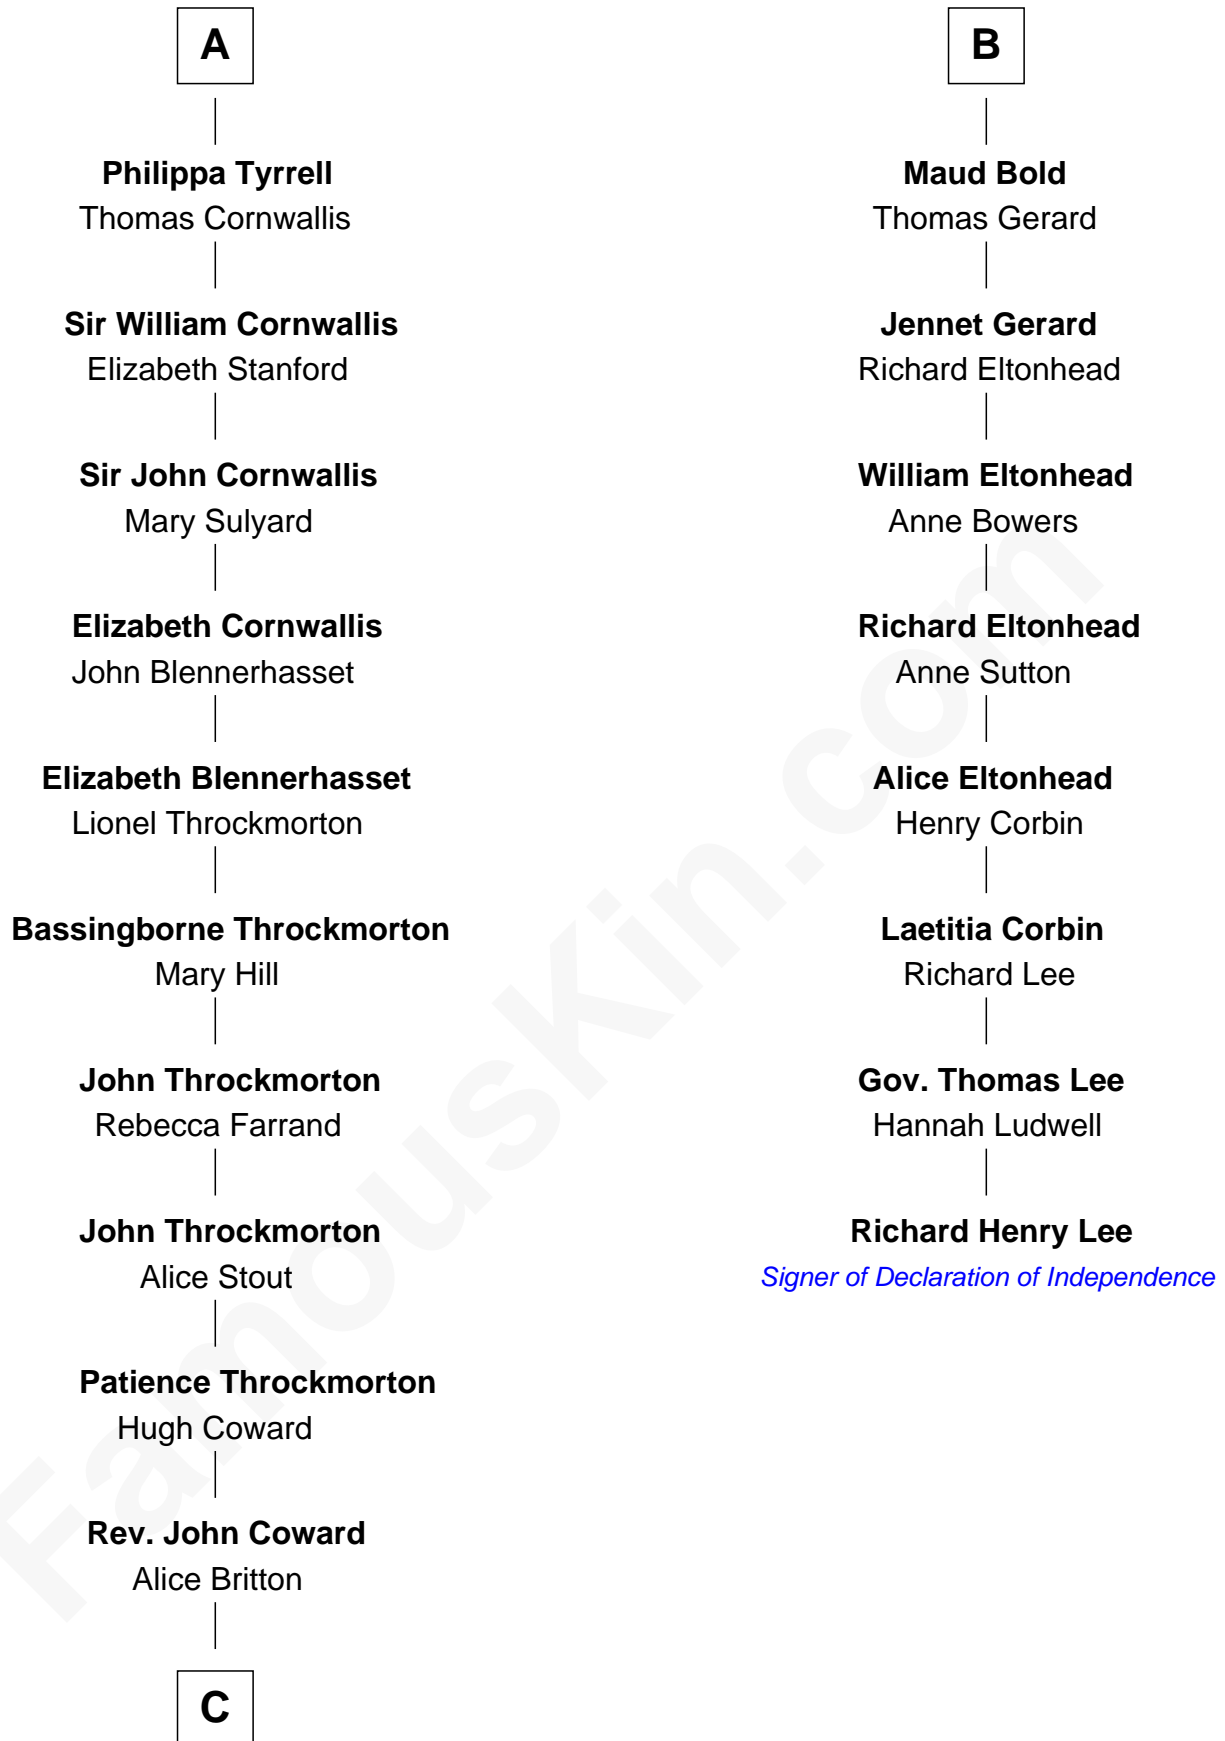

FamousKin.com
Relationship Chart of
General James Longstreet
Confederate Army - U.S. Civil War

14th cousin 6 times removed of

Richard Henry Lee
Signer of the Declaration of Independence

C

—
Deliverance Coward

James FitzRandolph

—
Hannah FitzRandolph

William Longstreet

—
James Longstreet

Mary Anna Dent

—
General James Longstreet

Confederate Army - U.S. Civil War

FamousKin.com