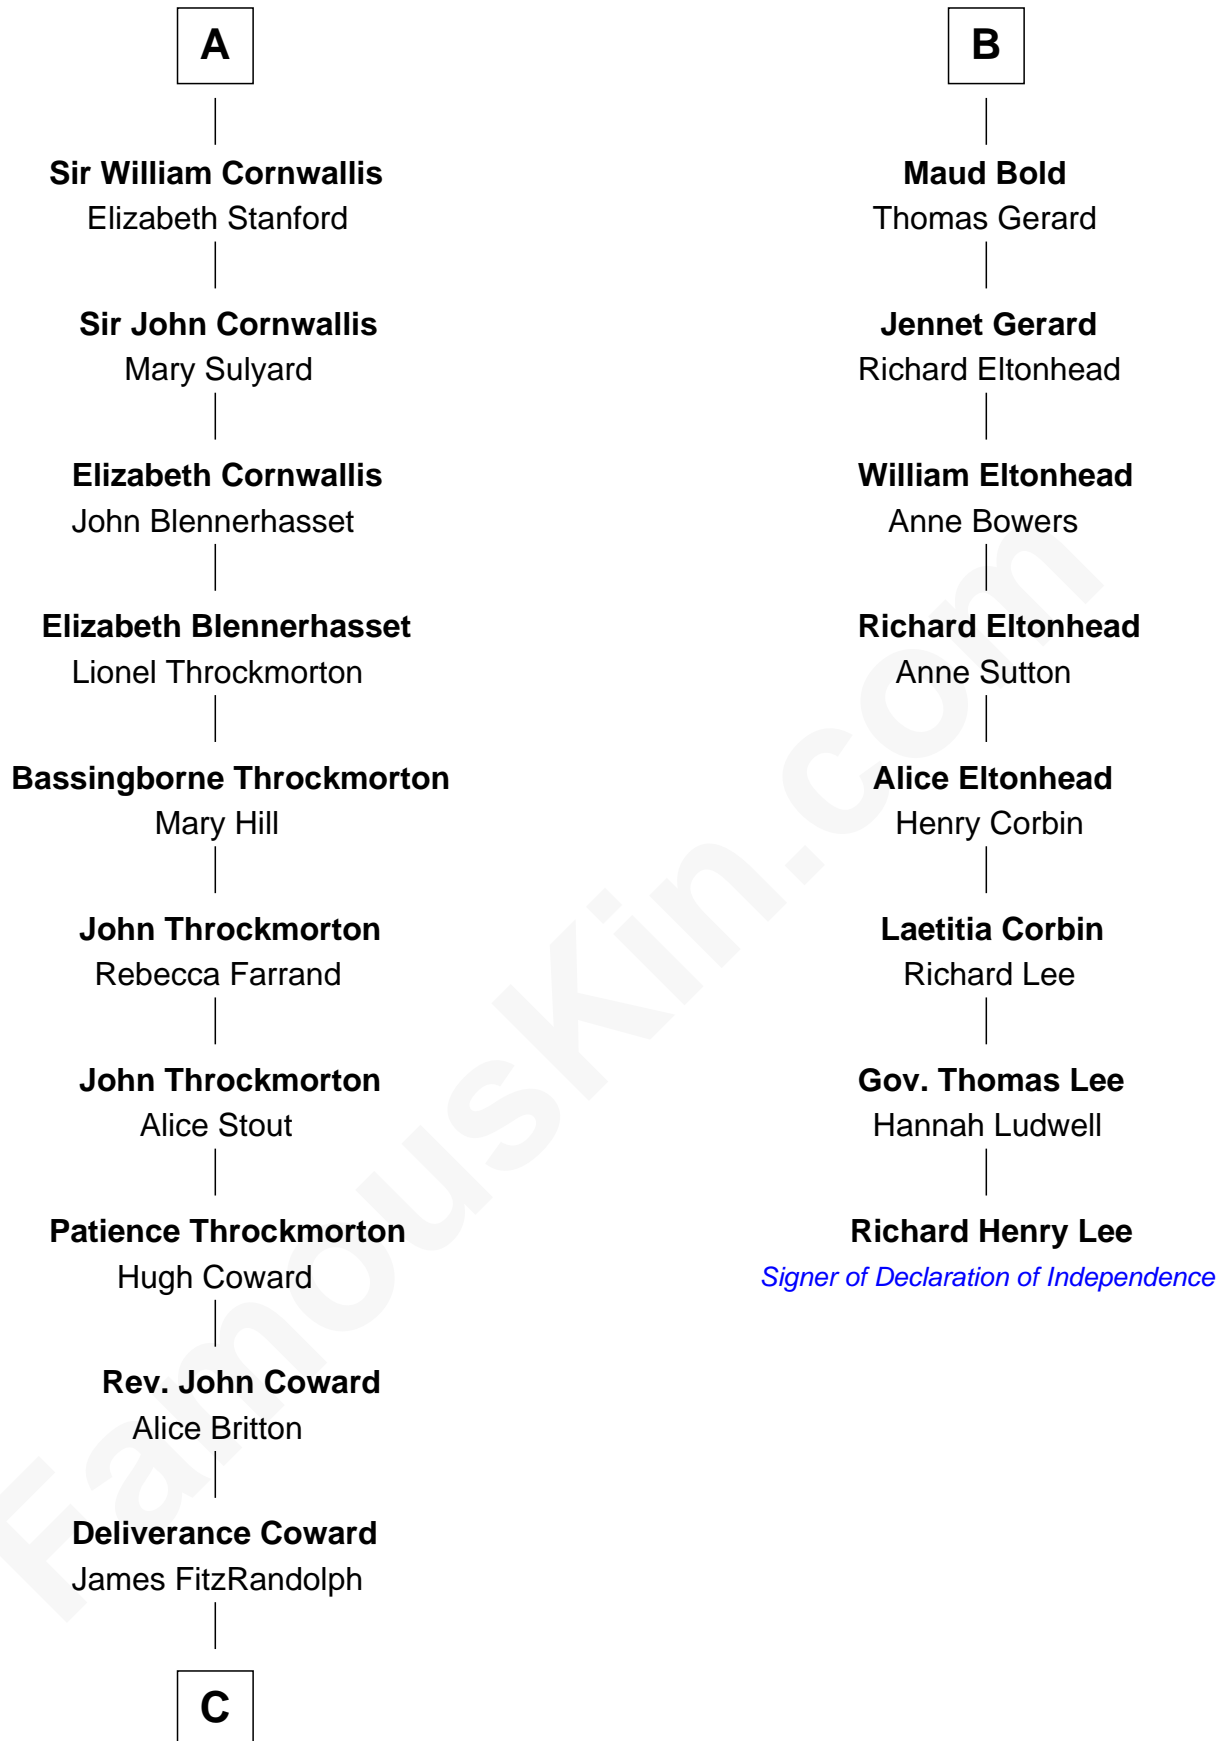

**FamousKin.com**  
**Relationship Chart of**  
**General James Longstreet**  
*Confederate Army - U.S. Civil War*

14th cousin 5 times removed of

**Richard Henry Lee**  
*Signer of the Declaration of Independence*

**C**

—  
**Hannah FitzRandolph**

William Longstreet

—  
**James Longstreet**

Mary Anna Dent

—  
**General James Longstreet**

*Confederate Army - U.S. Civil War*

FamousKin.com