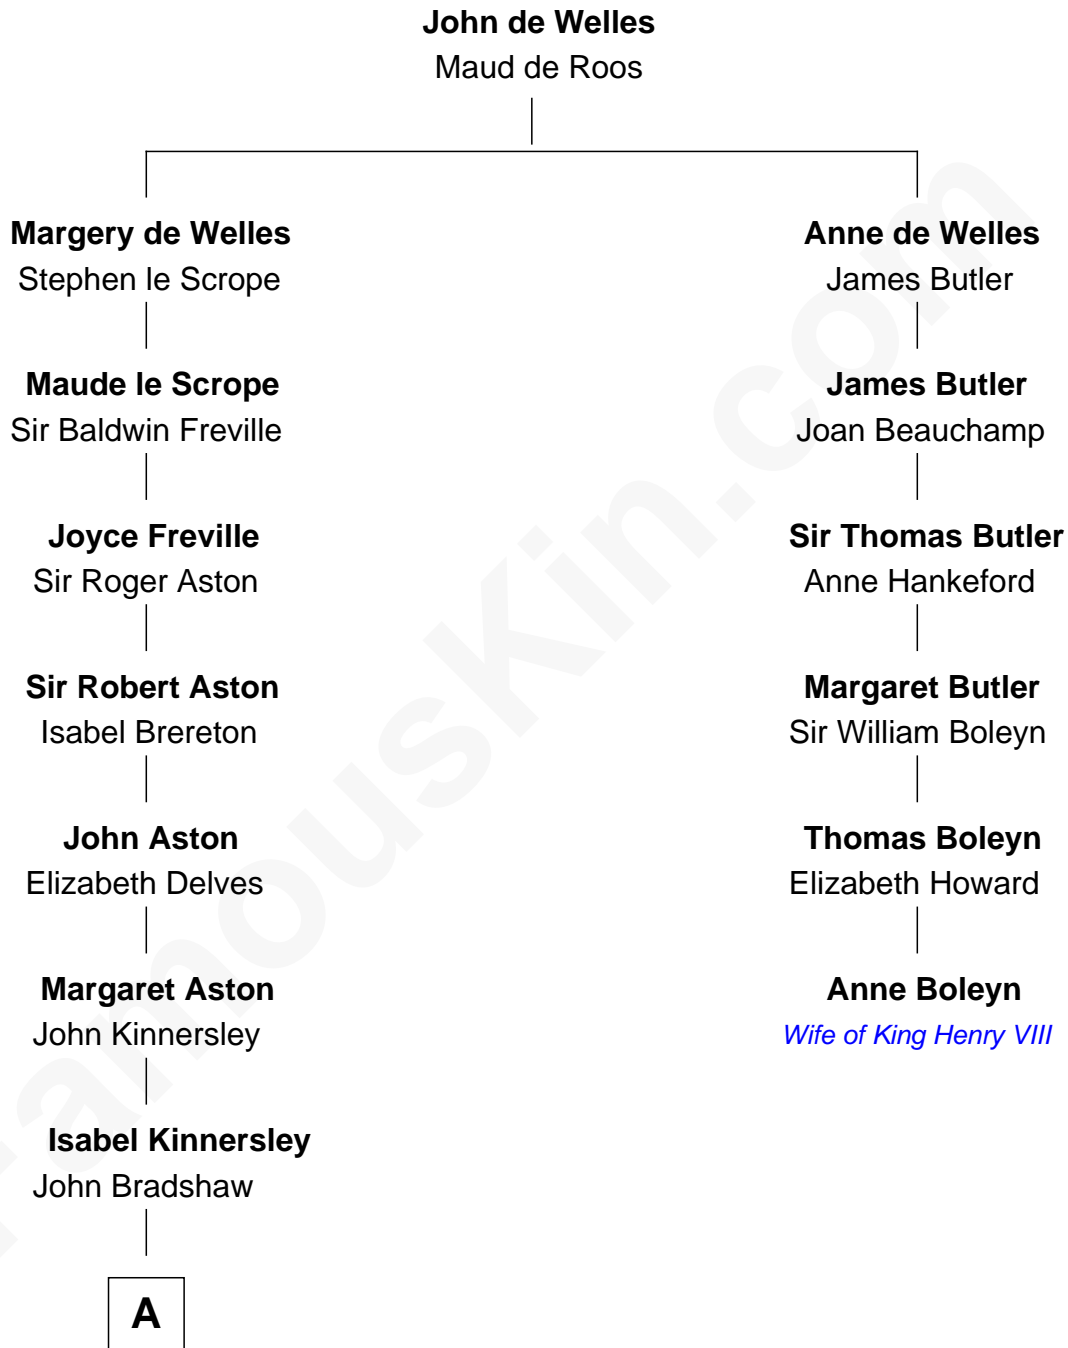

FamousKin.com
Relationship Chart of
General James Longstreet
Confederate Army - U.S. Civil War
 5th cousin 12 times removed of

Anne Boleyn
2nd Wife of King Henry VIII

A

—
Anne Bradshaw

John Fowke

—
Francis Fowke

Jane Raynsford

—
John Fowke

Dorothy Cupper

—
Roger Fowke

Mary Bayley

—
Col. Gerard Fowke

Anne Thorowgood

—
Elizabeth Fowke

William Dent

—
George Dent

Anne Herbert

—
John Dent

Sarah Marshall

—
Thomas Marshall Dent

Anne Magruder

—
Mary Anna Dent