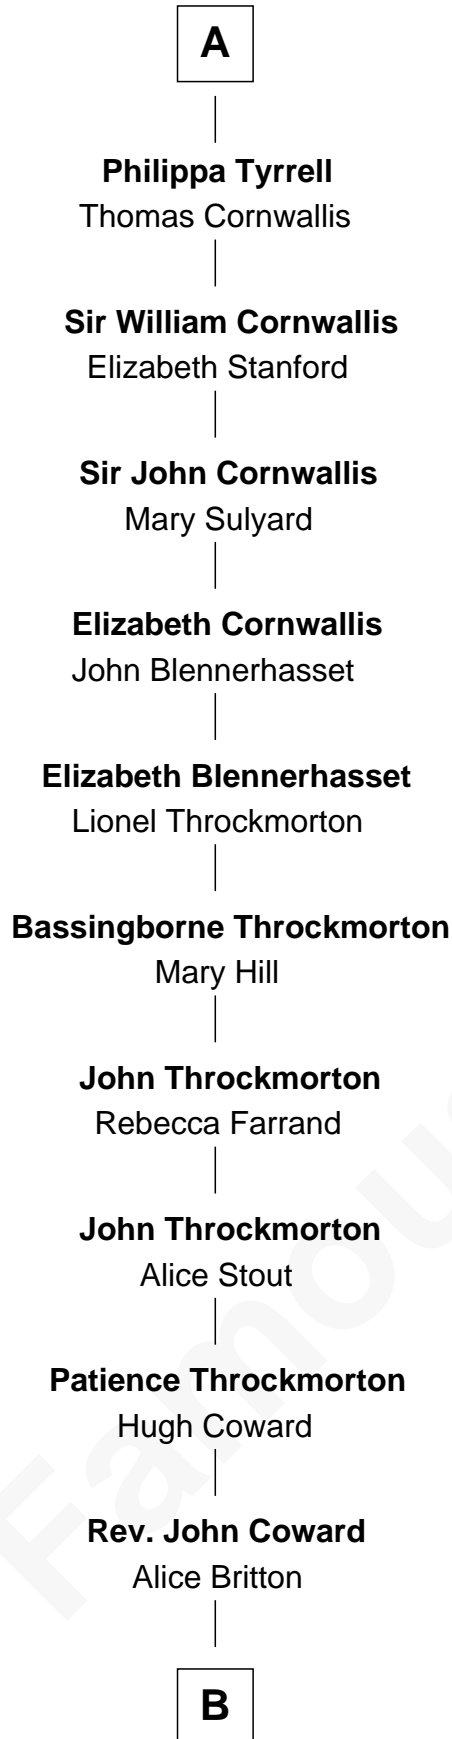

FamousKin.com
Relationship Chart of
General James Longstreet
Confederate Army - U.S. Civil War
 7th cousin 13 times removed of

King Henry VIII
King of England

B

—
Deliverance Coward

James FitzRandolph

—
Hannah FitzRandolph

William Longstreet

—
James Longstreet

Mary Anna Dent

—
General James Longstreet

Confederate Army - U.S. Civil War

FamousKin.com