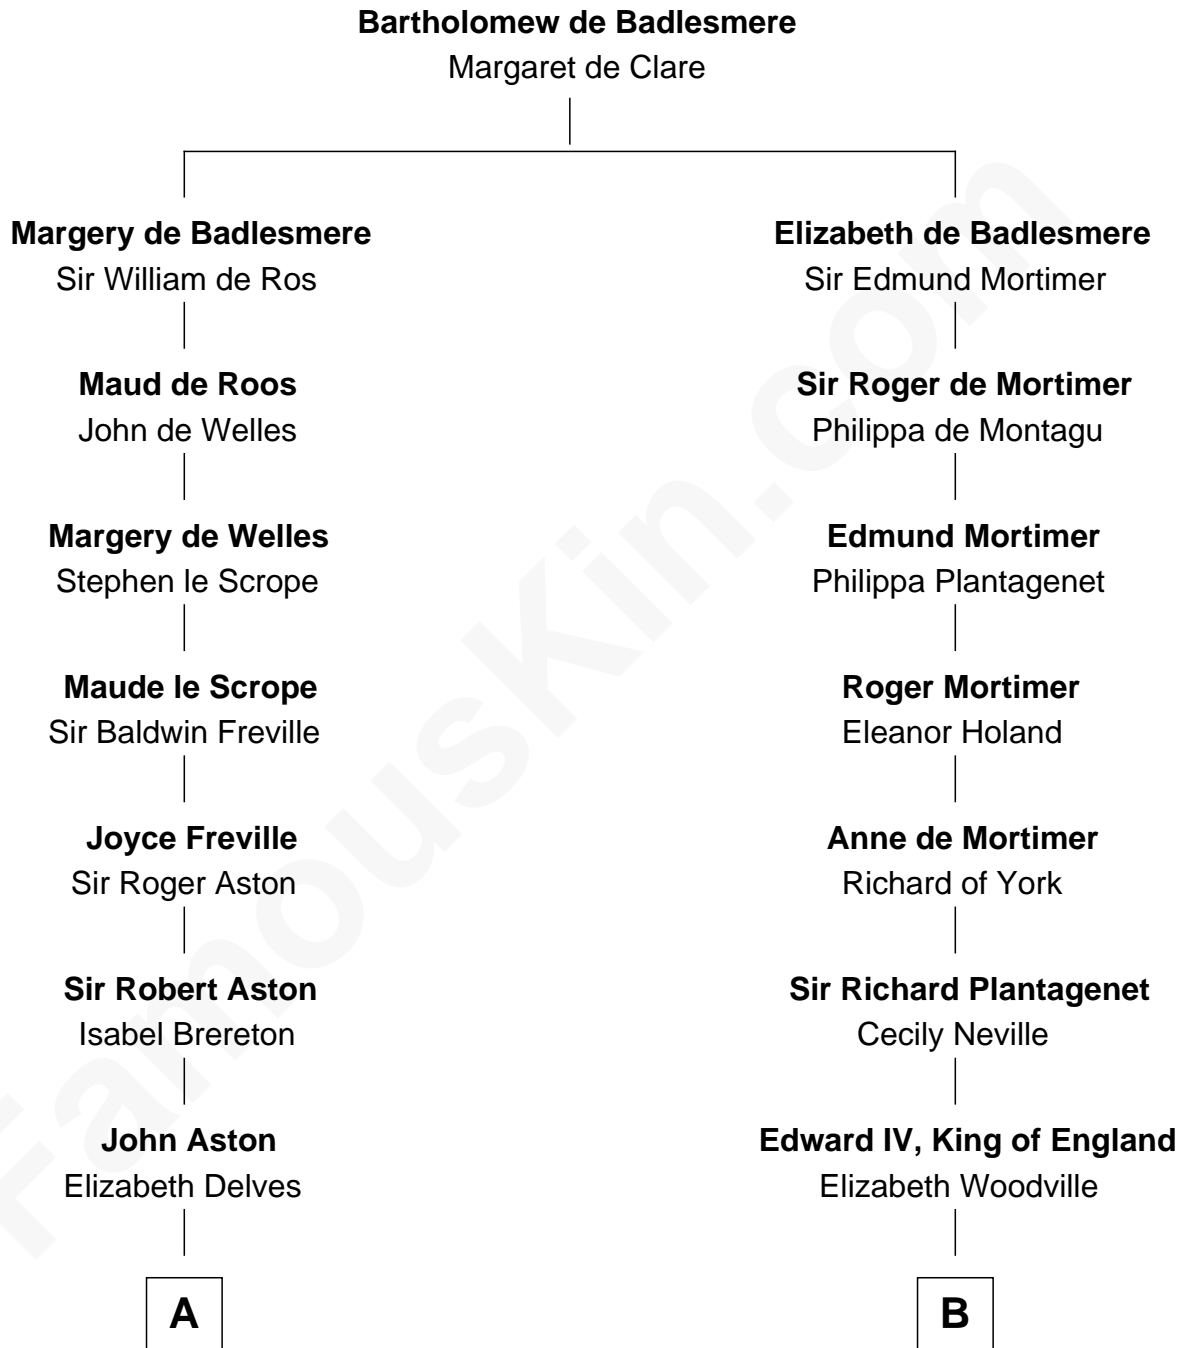

FamousKin.com
Relationship Chart of
General James Longstreet
Confederate Army - U.S. Civil War
 8th cousin 11 times removed of

King Henry VIII
King of England

C

—
Thomas Marshall Dent

Anne Magruder

—
Mary Anna Dent

James Longstreet

—
General James Longstreet

Confederate Army - U.S. Civil War

FamousKin.com