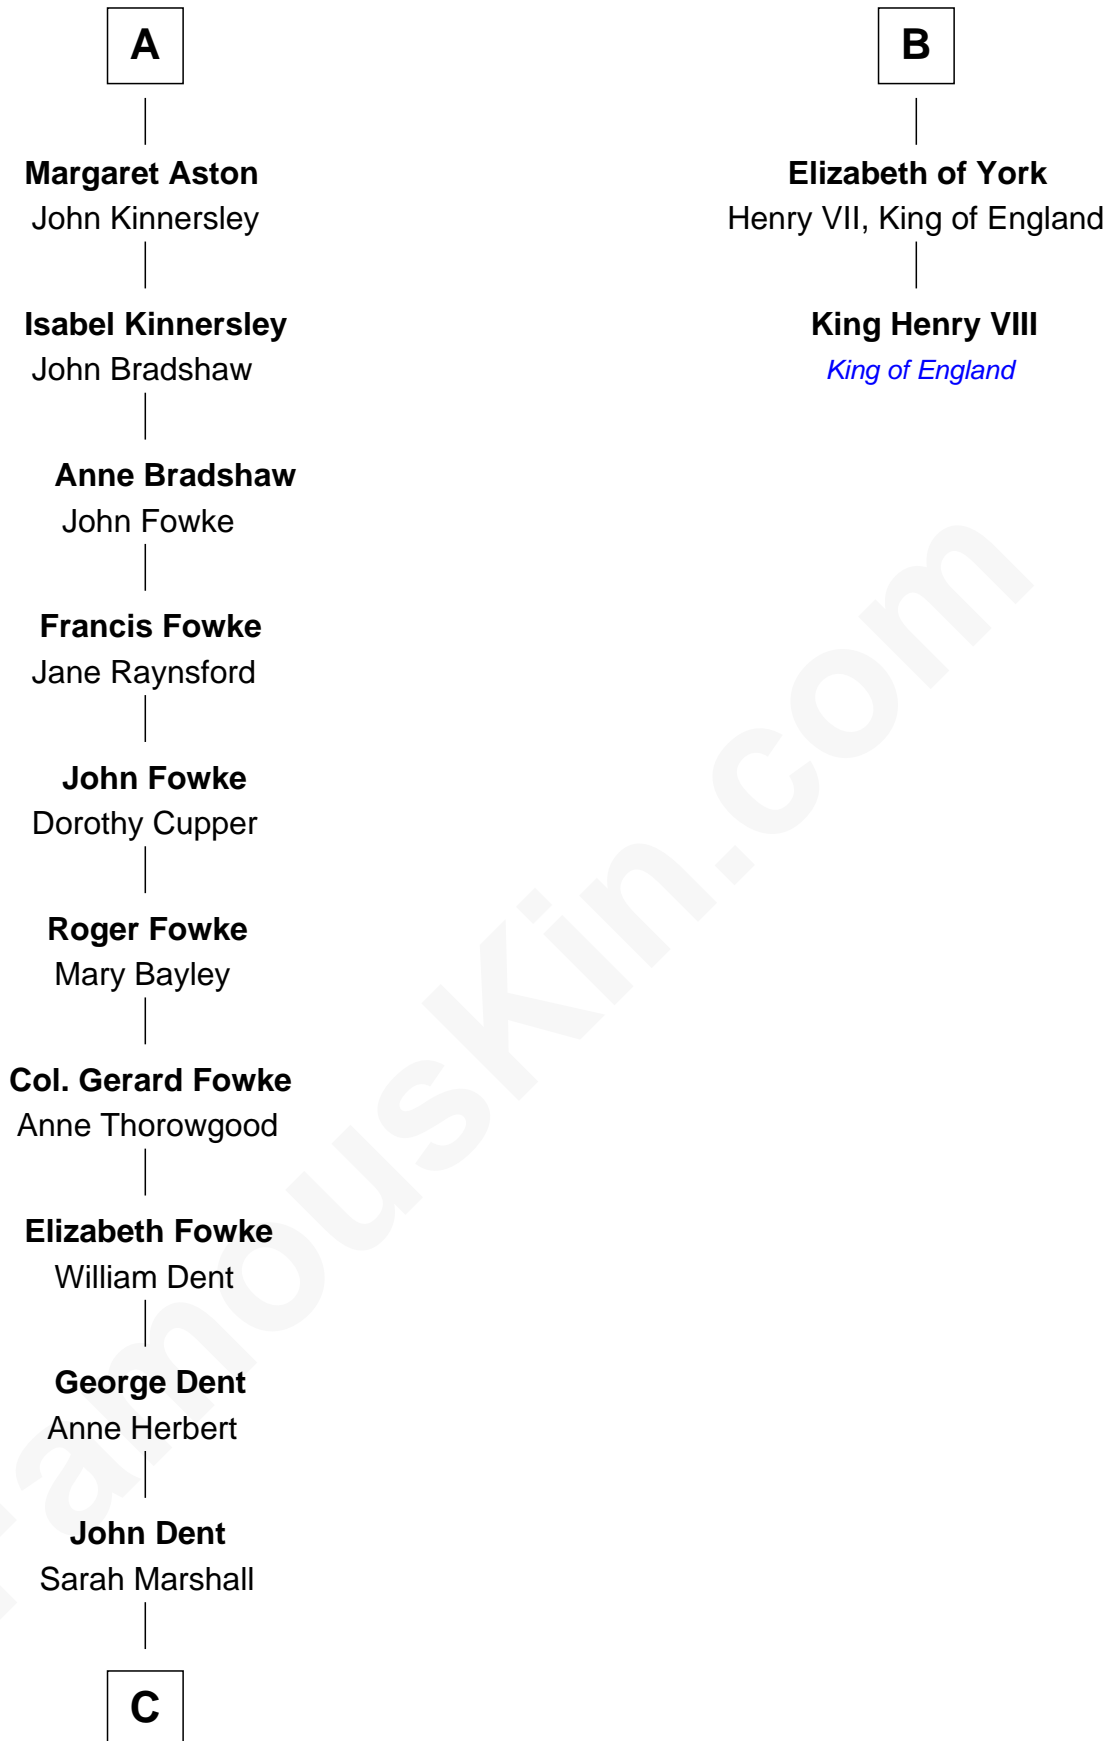

FamousKin.com
Relationship Chart of
General James Longstreet
Confederate Army - U.S. Civil War
 8th cousin 11 times removed of

King Henry VIII
King of England

C

—
Thomas Marshall Dent

Anne Magruder

—
Mary Anna Dent