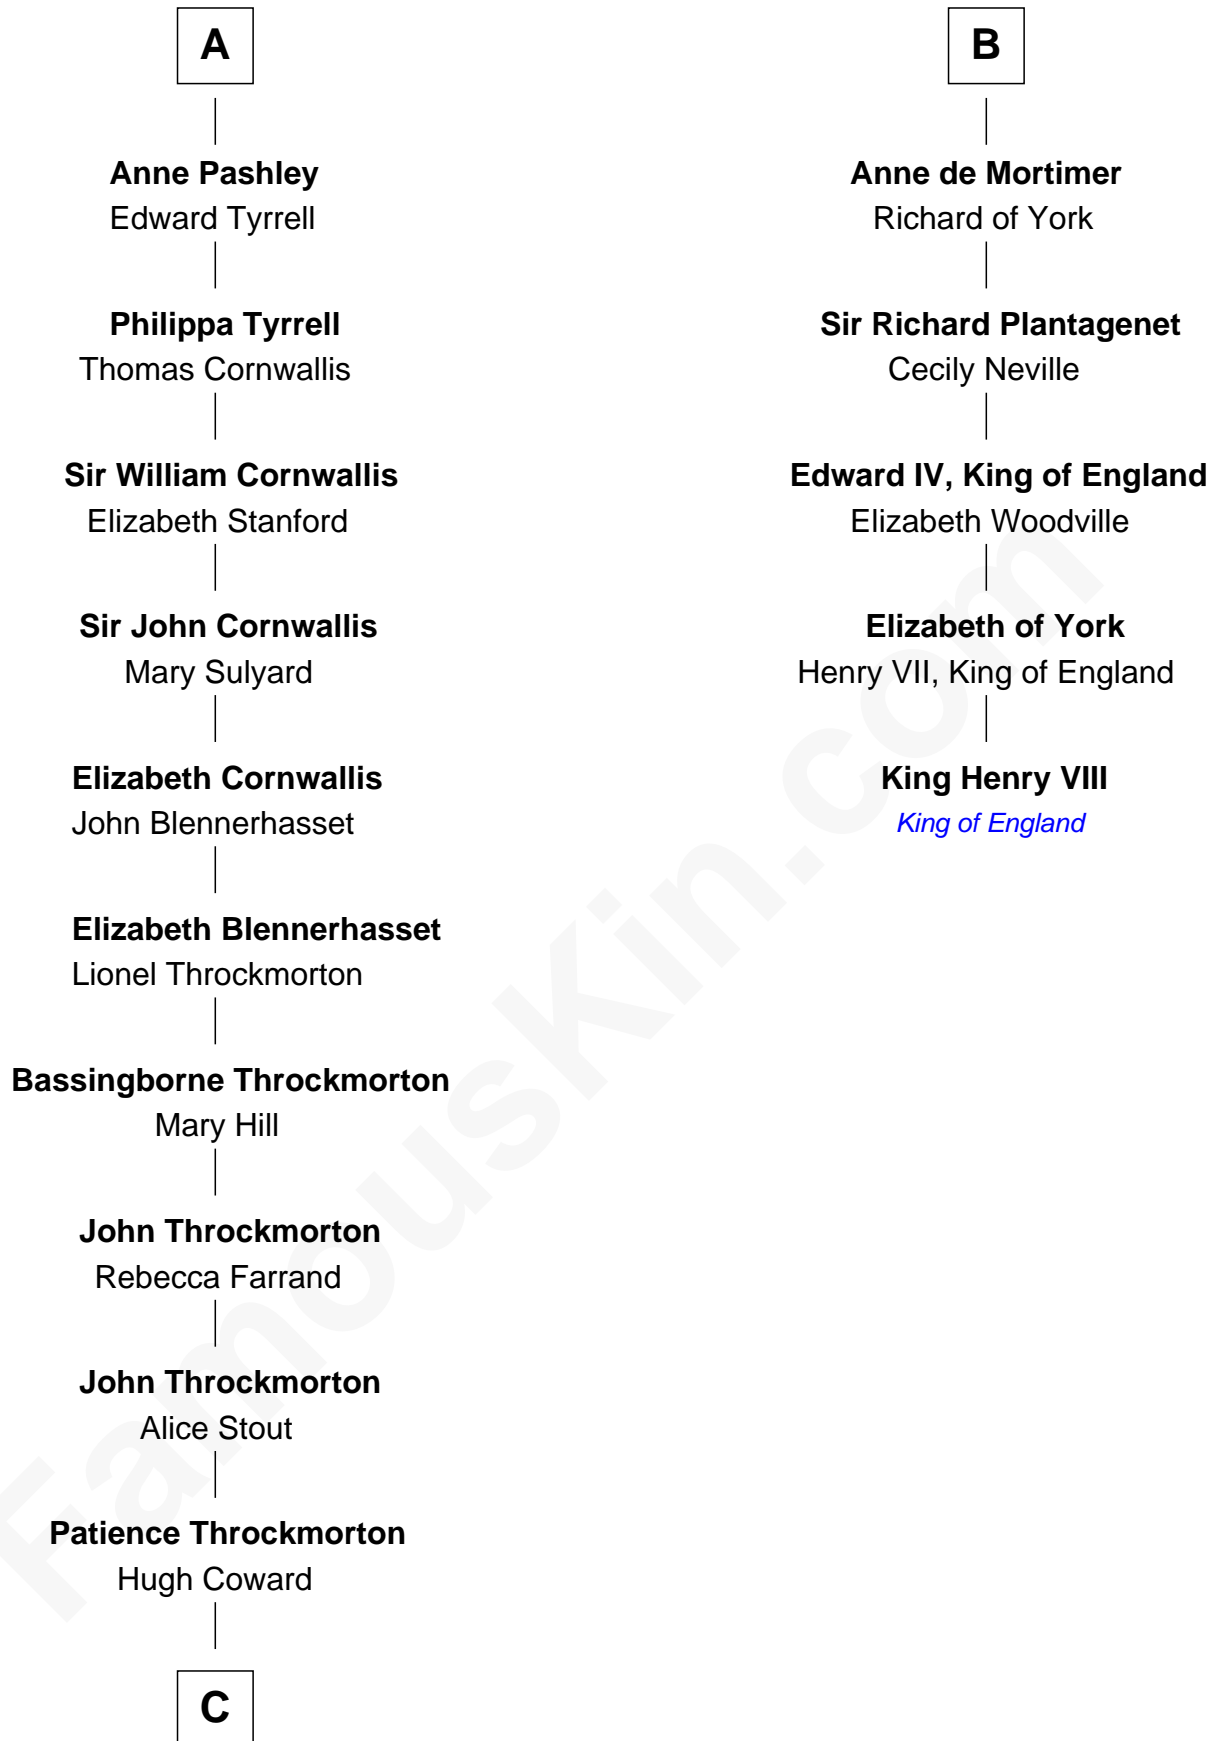

FamousKin.com
Relationship Chart of
General James Longstreet
Confederate Army - U.S. Civil War
 11th cousin 10 times removed of

King Henry VIII
King of England

C

—
Rev. John Coward

Alice Britton

—
Deliverance Coward

James FitzRandolph

—
Hannah FitzRandolph

William Longstreet

—
James Longstreet

Mary Anna Dent

—
General James Longstreet

Confederate Army - U.S. Civil War

FamousKin.com