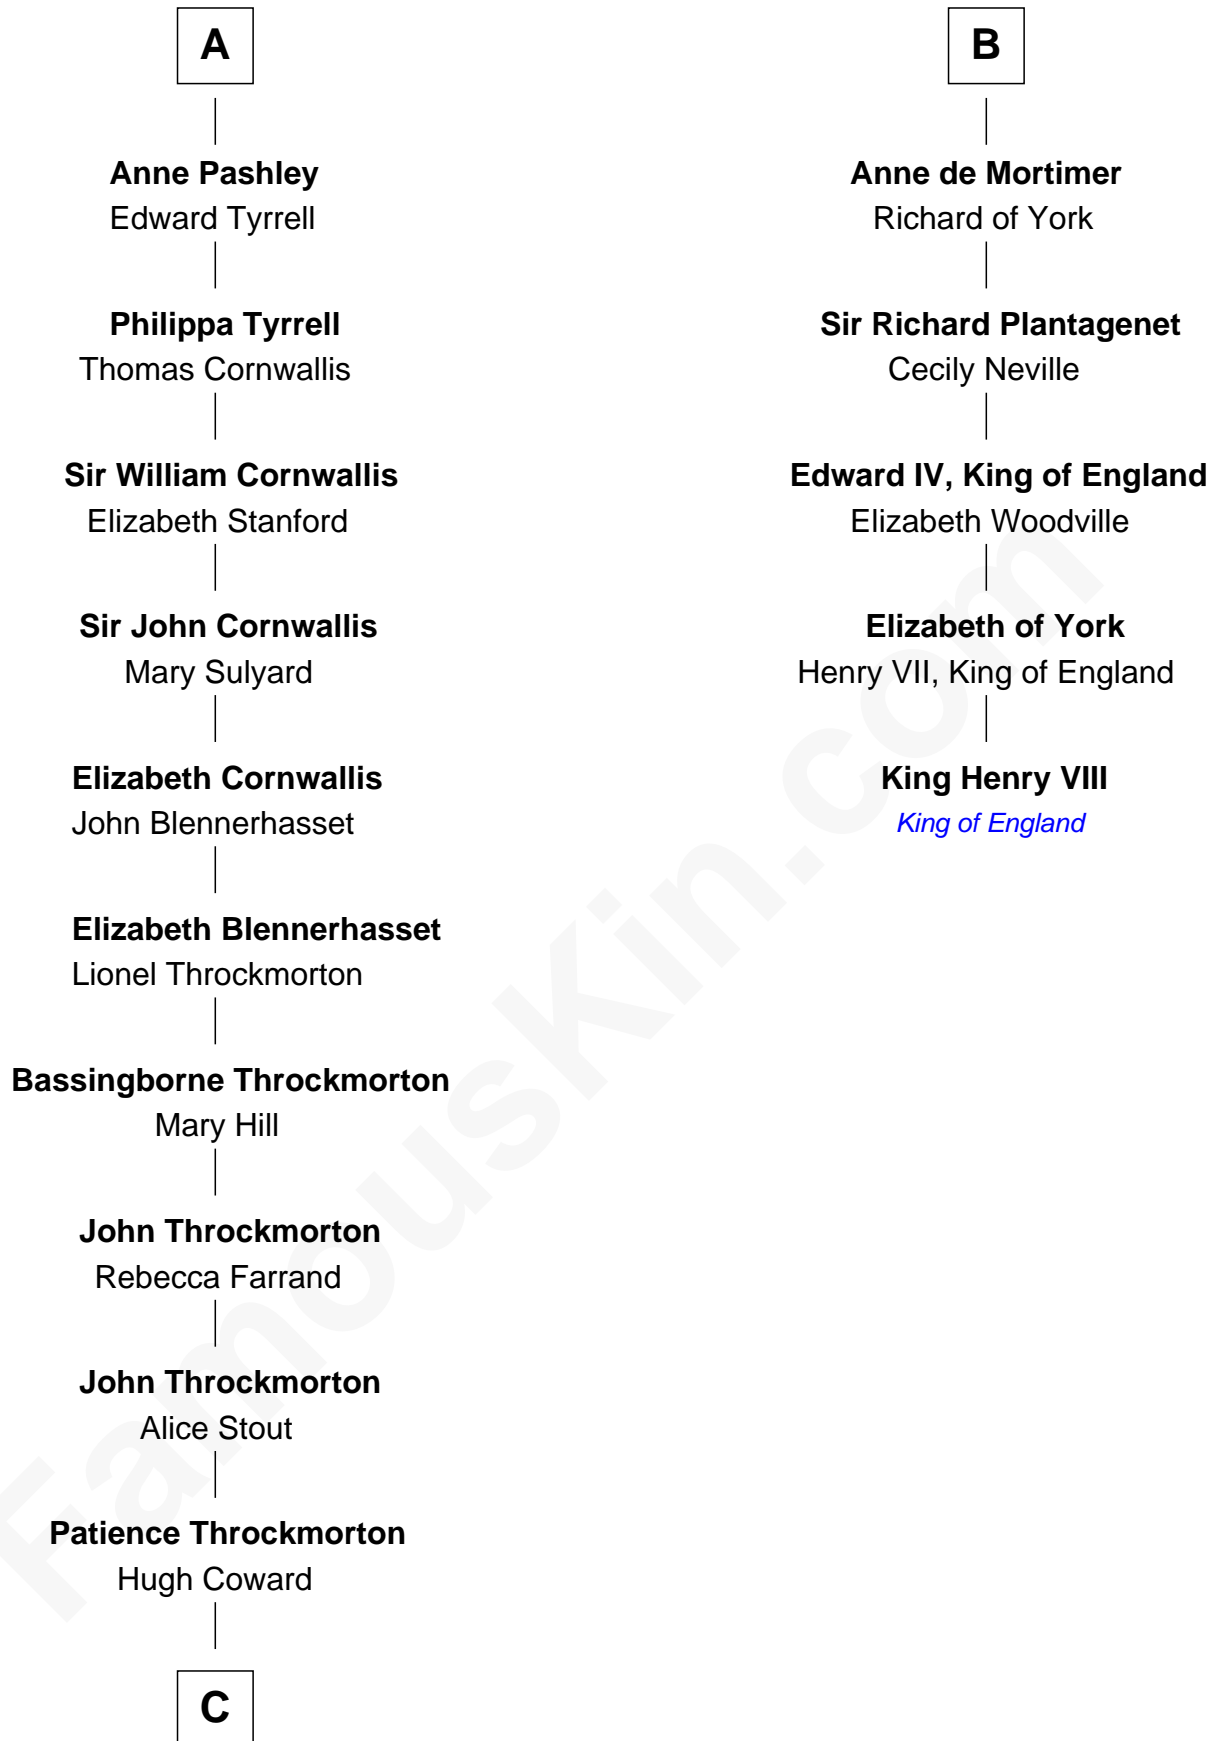

FamousKin.com
Relationship Chart of
General James Longstreet
Confederate Army - U.S. Civil War
 11th cousin 10 times removed of

King Henry VIII
King of England

Gilbert de Clare
 Isabel Marshal

Sir Richard de Clare
 Maud de Lacy

Sir Gilbert de Clare
 Joan of Acre

Eleanor de Clare
 Hugh le Despencer

Isabel le Despencer
 Richard Fitzalan

Sir Edmund Fitzalan
 Sibyl de Montagu

Philippe Fitzalan
 Sir Richard Sergeaux

Philippa Sergeaux
 Sir Robert Pashley

A

Sir Richard de Clare
 Maud de Lacy

Thomas de Clare
 Juliana FitzMaurice

Margaret de Clare
 Bartholomew de Badlesmere

Elizabeth de Badlesmere
 Sir Edmund Mortimer

Sir Roger de Mortimer
 Philippa de Montagu

Edmund Mortimer
 Philippa Plantagenet

Roger Mortimer
 Eleanor Holand

B

C

—
Rev. John Coward

Alice Britton

—
Deliverance Coward

James FitzRandolph