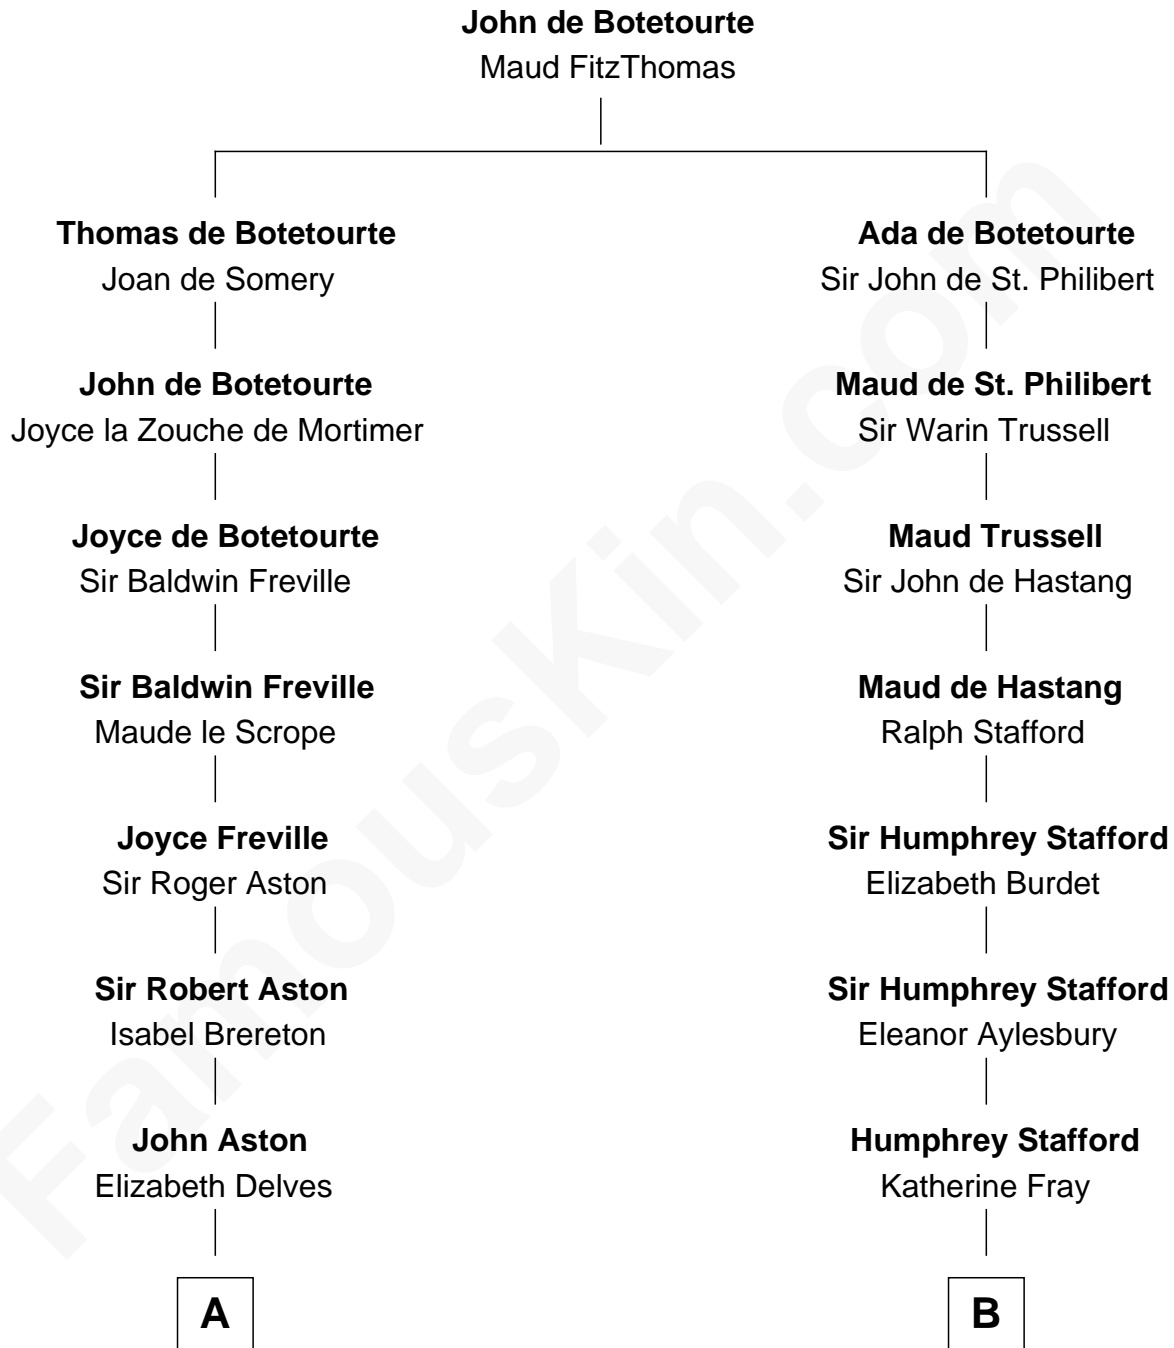

FamousKin.com
Relationship Chart of
General James Longstreet
Confederate Army - U.S. Civil War

17th cousin 2 times removed of

Samuel Ward King
15th Governor of Rhode Island

C

Thomas Marshall Dent

Anne Magruder

Mary Anna Dent

James Longstreet

General James Longstreet

Confederate Army - U.S. Civil War

FamousKin.com