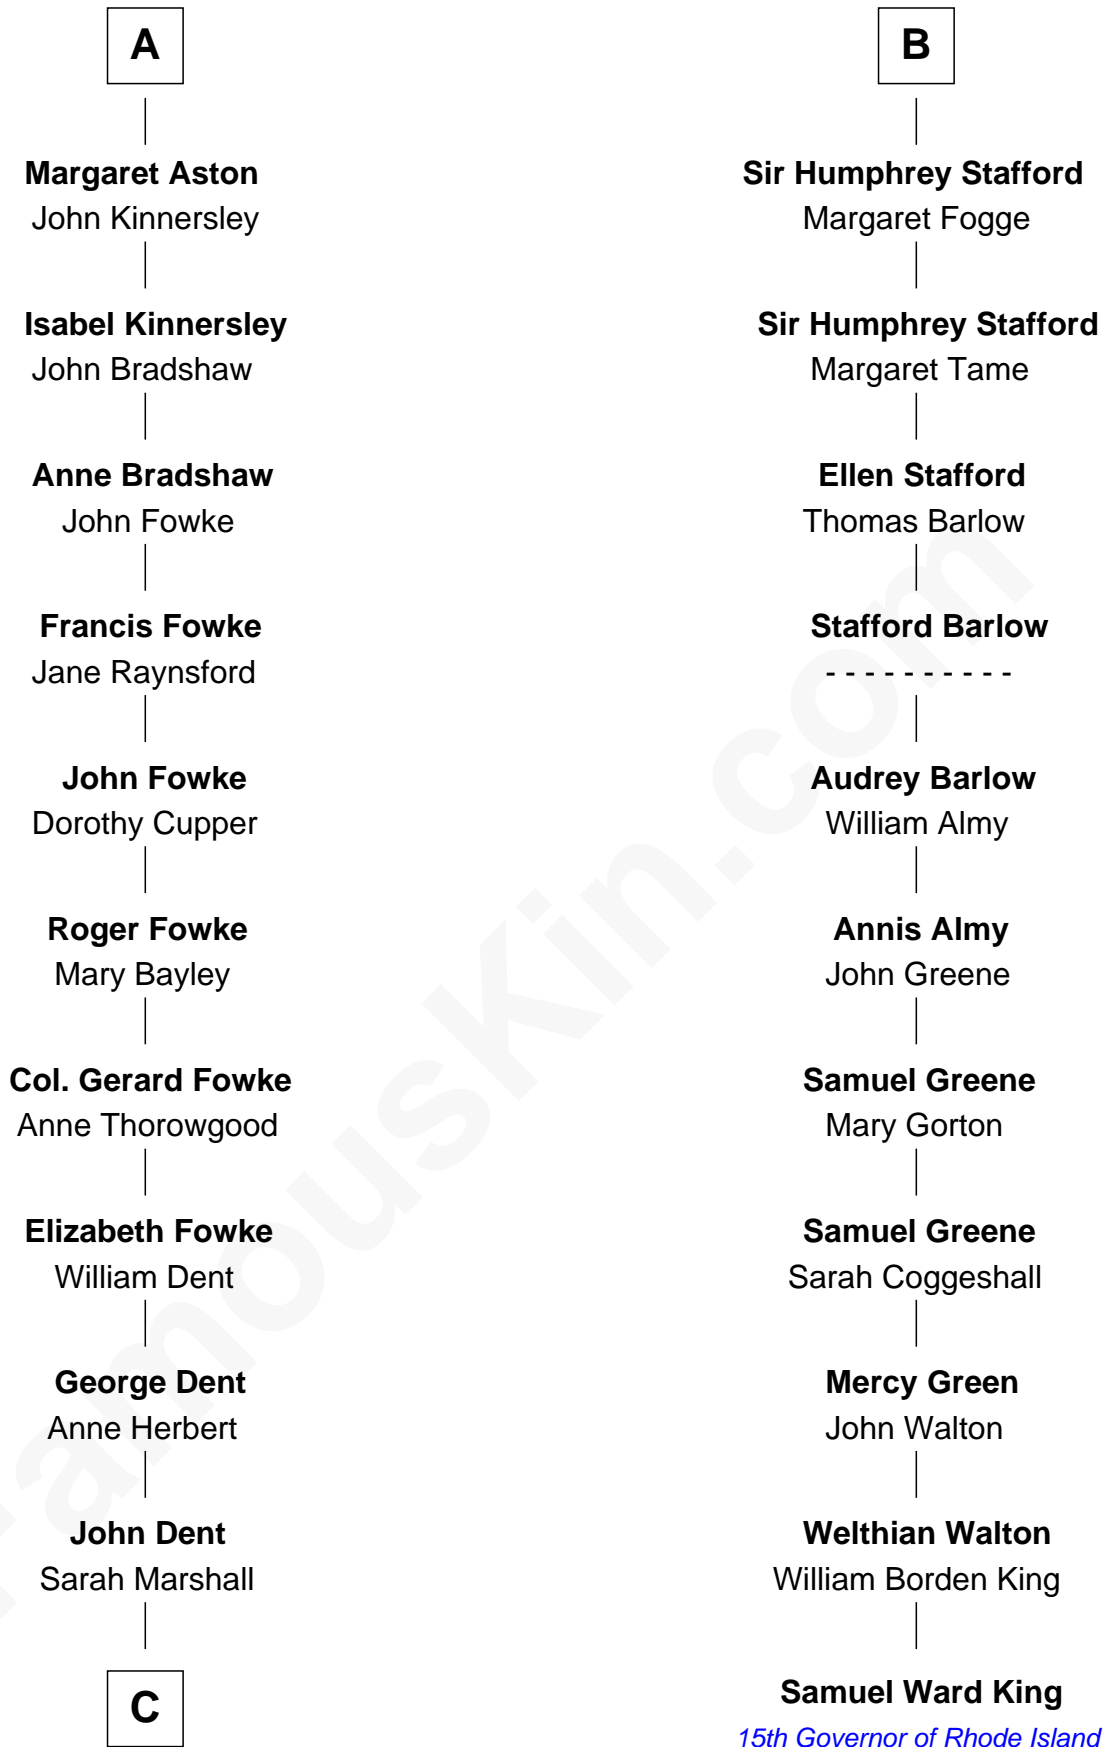

FamousKin.com
Relationship Chart of
General James Longstreet
Confederate Army - U.S. Civil War

17th cousin 2 times removed of

Samuel Ward King
15th Governor of Rhode Island

C

Thomas Marshall Dent

Anne Magruder

Mary Anna Dent

James Longstreet

General James Longstreet

Confederate Army - U.S. Civil War

FamousKin.com