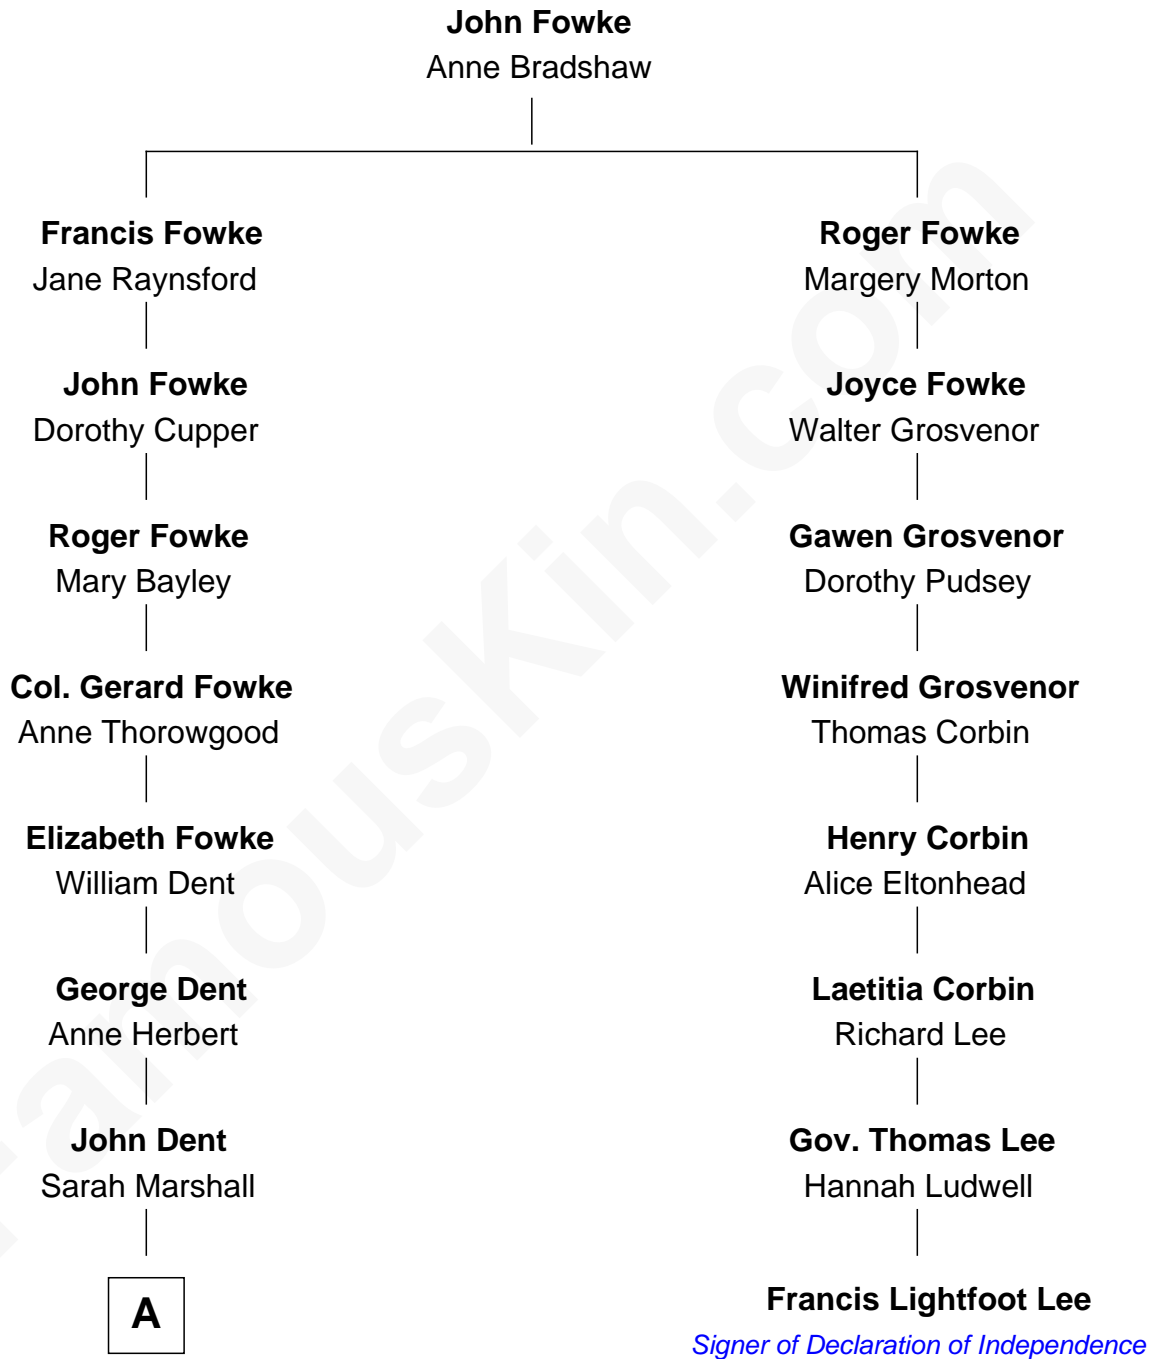

FamousKin.com
Relationship Chart of
General James Longstreet
Confederate Army - U.S. Civil War

7th cousin 2 times removed of
Francis Lightfoot Lee
Signer of the Declaration of Independence

A

—
Thomas Marshall Dent

Anne Magruder

—
Mary Anna Dent

James Longstreet

—
General James Longstreet

Confederate Army - U.S. Civil War

FamousKin.com