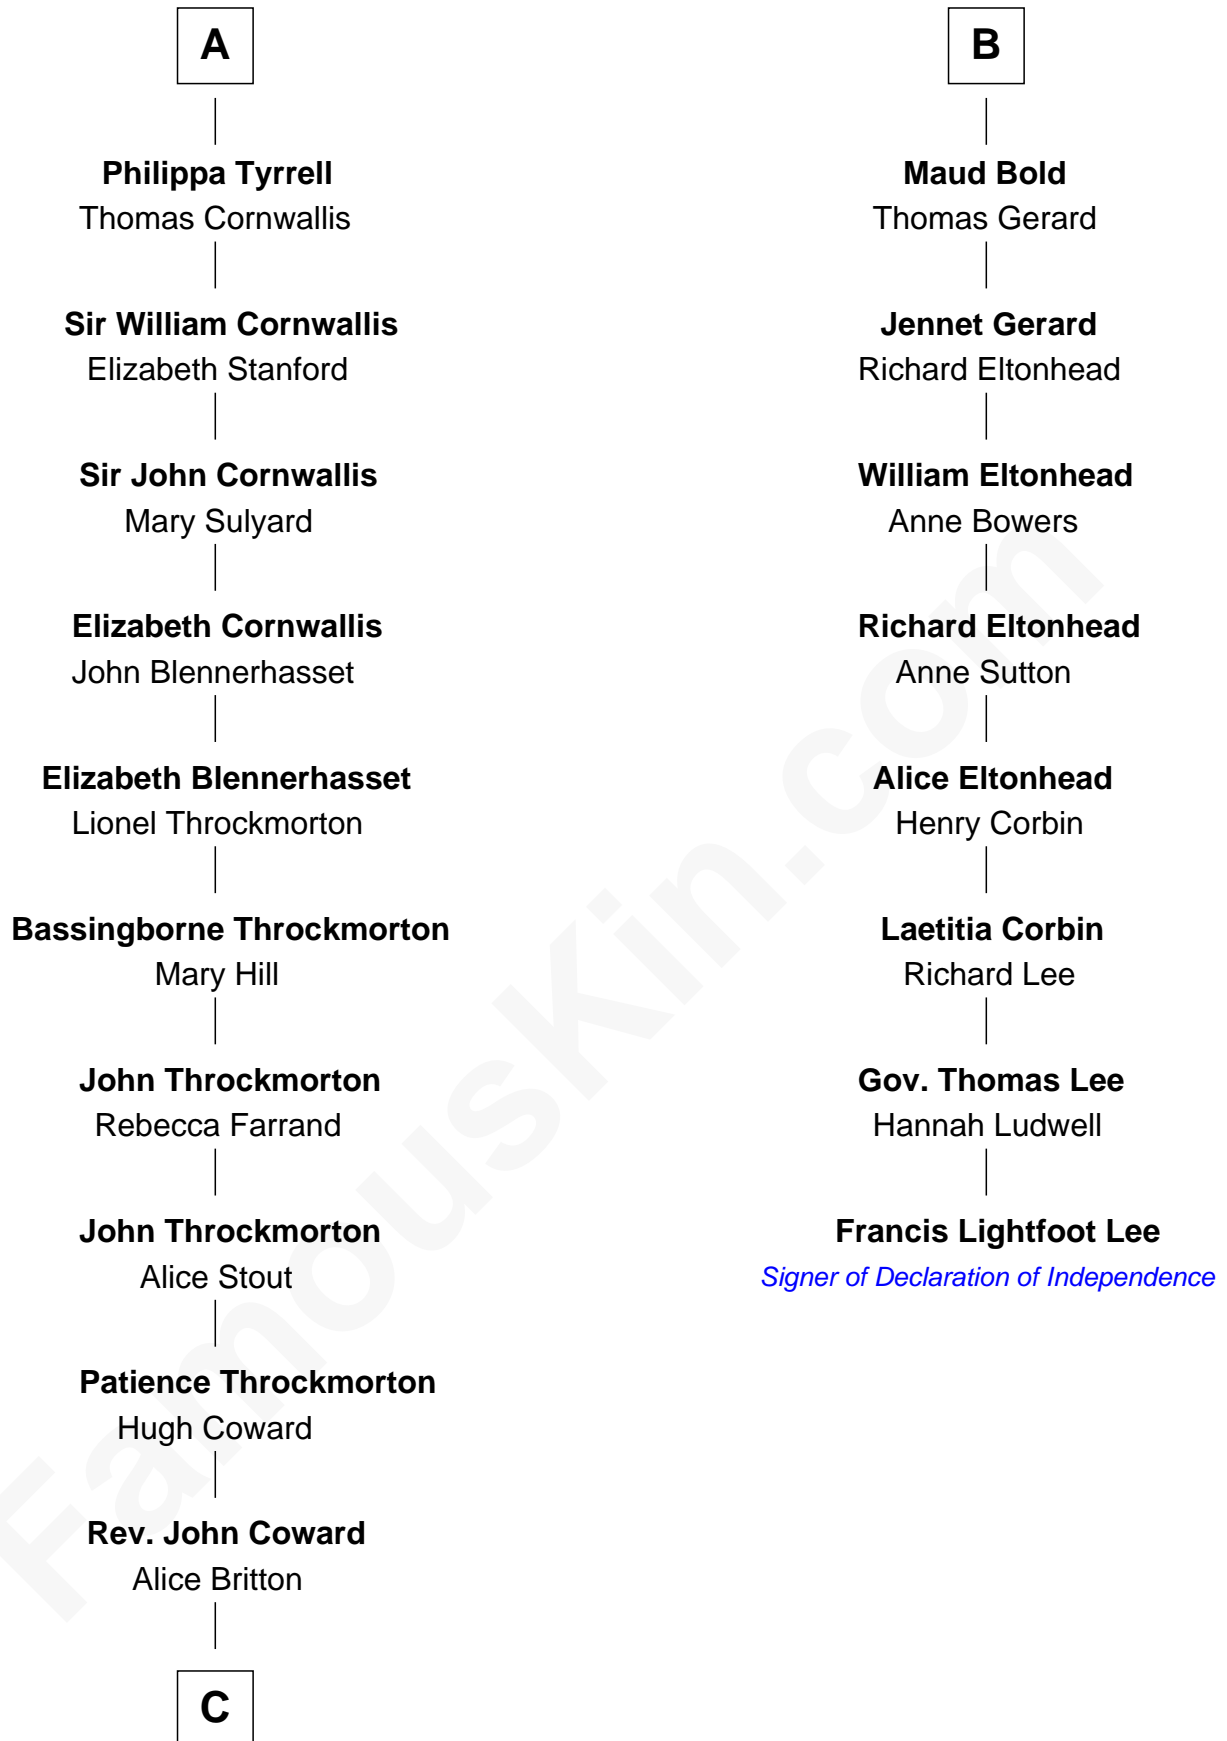

**FamousKin.com**  
**Relationship Chart of**  
**General James Longstreet**  
*Confederate Army - U.S. Civil War*

14th cousin 6 times removed of

**Francis Lightfoot Lee**  
*Signer of the Declaration of Independence*

**C**

—  
**Deliverance Coward**

James FitzRandolph

—  
**Hannah FitzRandolph**

William Longstreet

—  
**James Longstreet**

Mary Anna Dent

—  
**General James Longstreet**