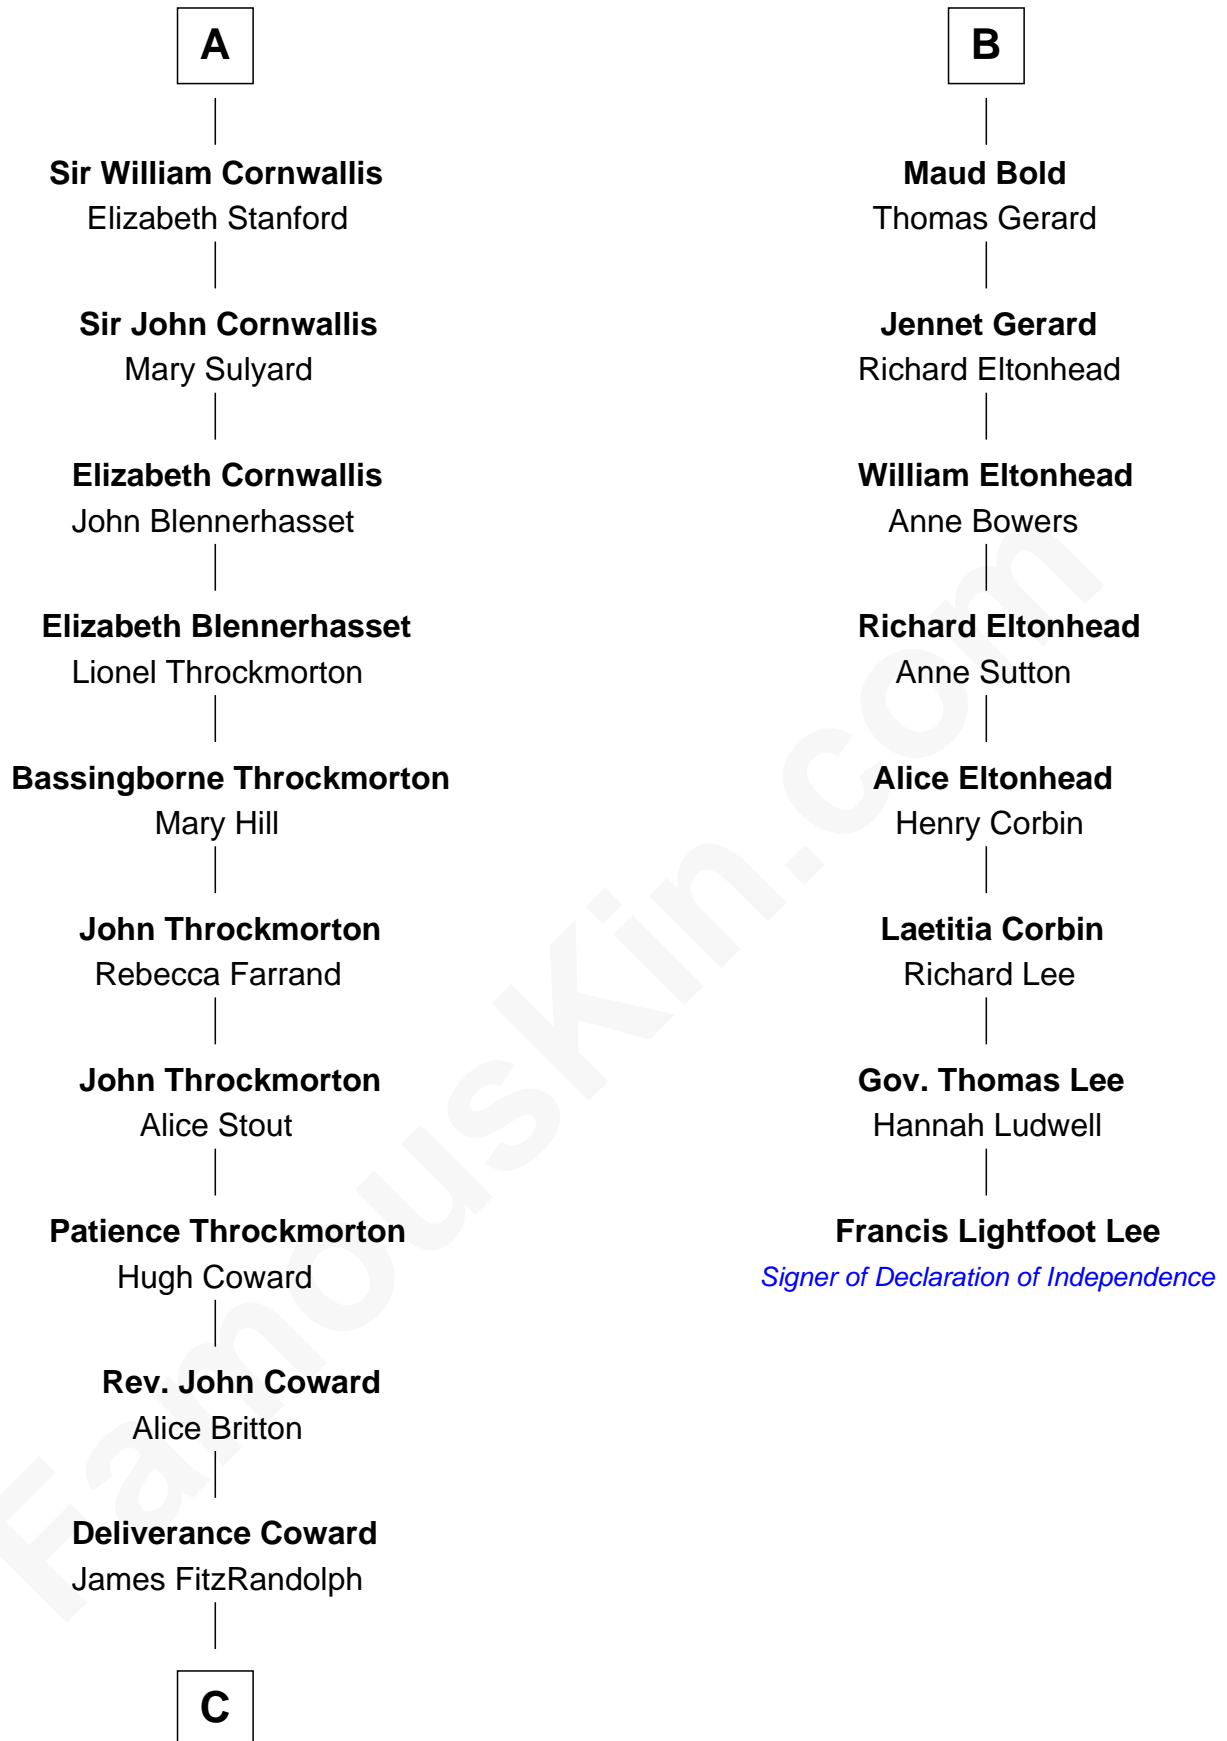

**FamousKin.com**  
**Relationship Chart of**  
**General James Longstreet**  
*Confederate Army - U.S. Civil War*

**14th cousin 5 times removed of**  
**Francis Lightfoot Lee**  
*Signer of the Declaration of Independence*

**C**

—  
**Hannah FitzRandolph**

William Longstreet

—  
**James Longstreet**

Mary Anna Dent

—  
**General James Longstreet**

*Confederate Army - U.S. Civil War*

FamousKin.com