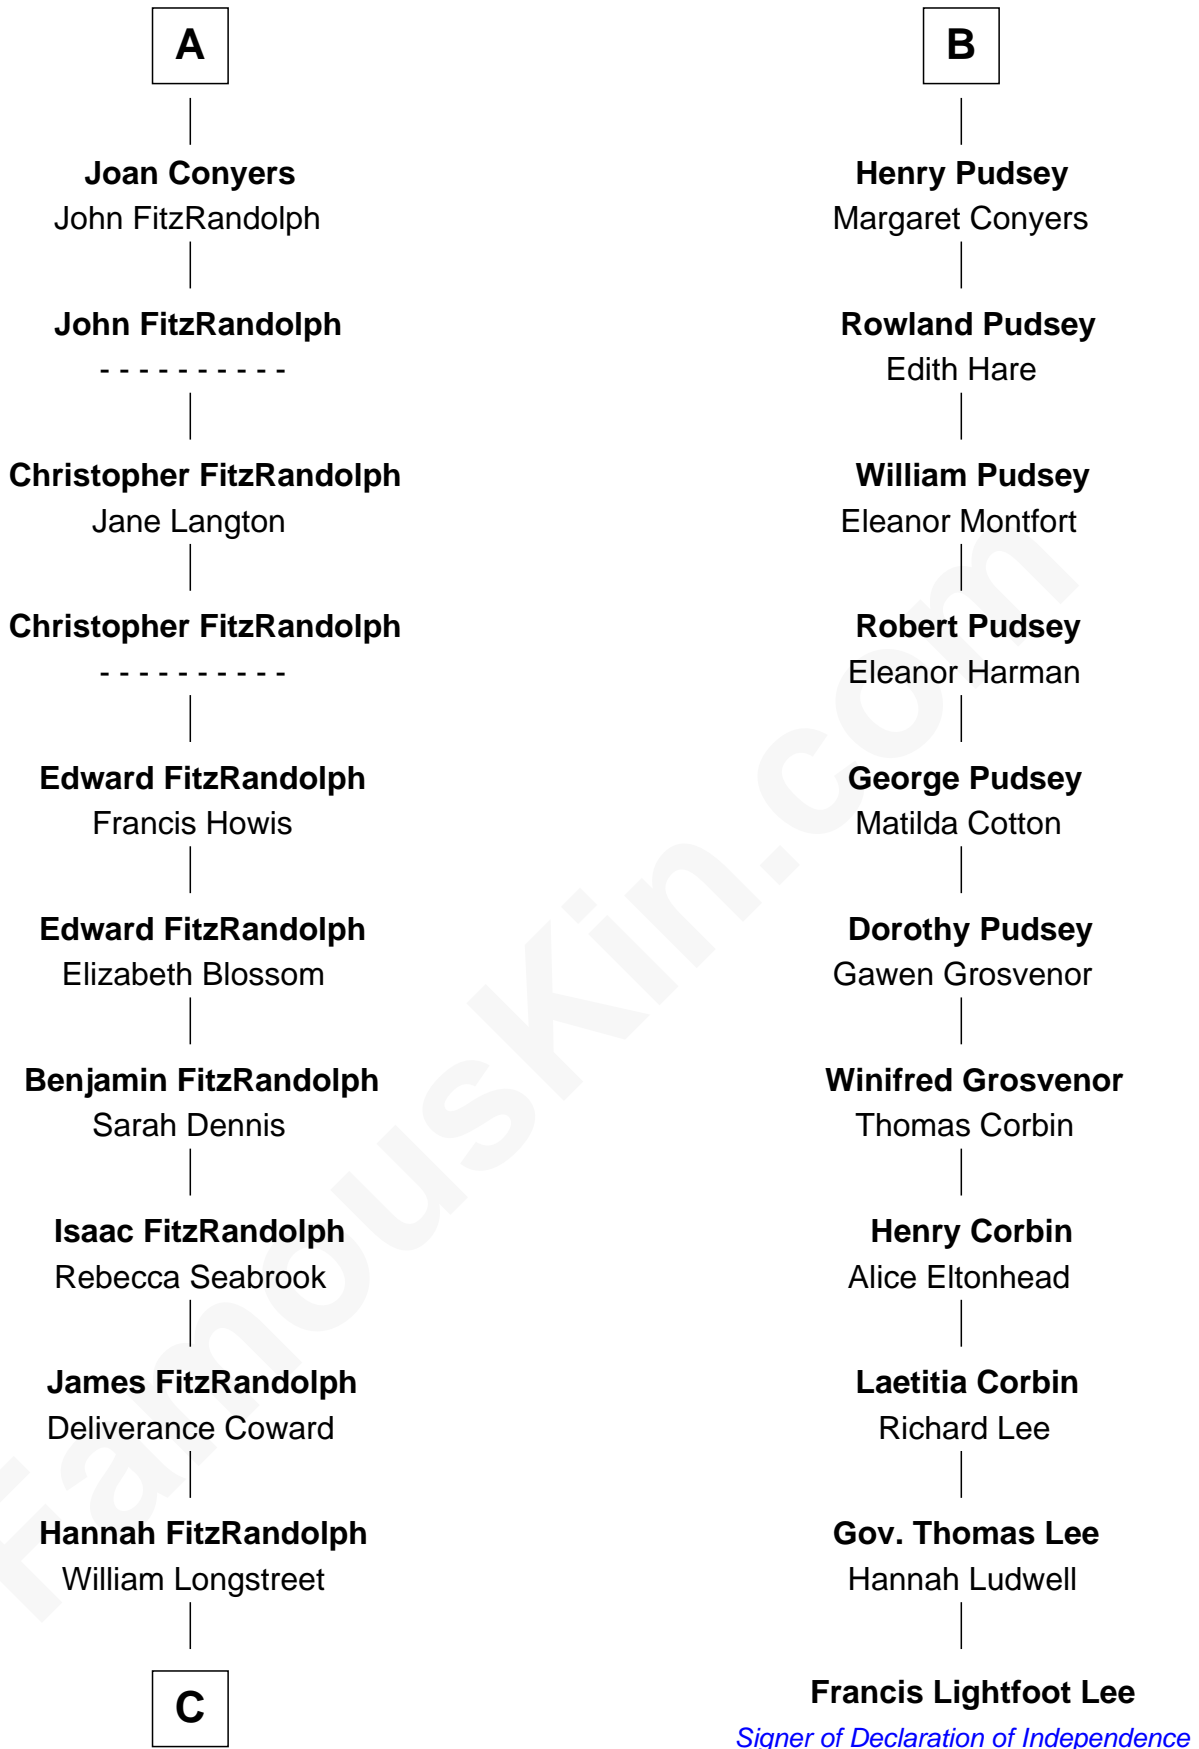

FamousKin.com
Relationship Chart of
General James Longstreet
Confederate Army - U.S. Civil War

17th cousin 1 time removed of
Francis Lightfoot Lee
Signer of the Declaration of Independence

C

James Longstreet

Mary Anna Dent

General James Longstreet

Confederate Army - U.S. Civil War

FamousKin.com