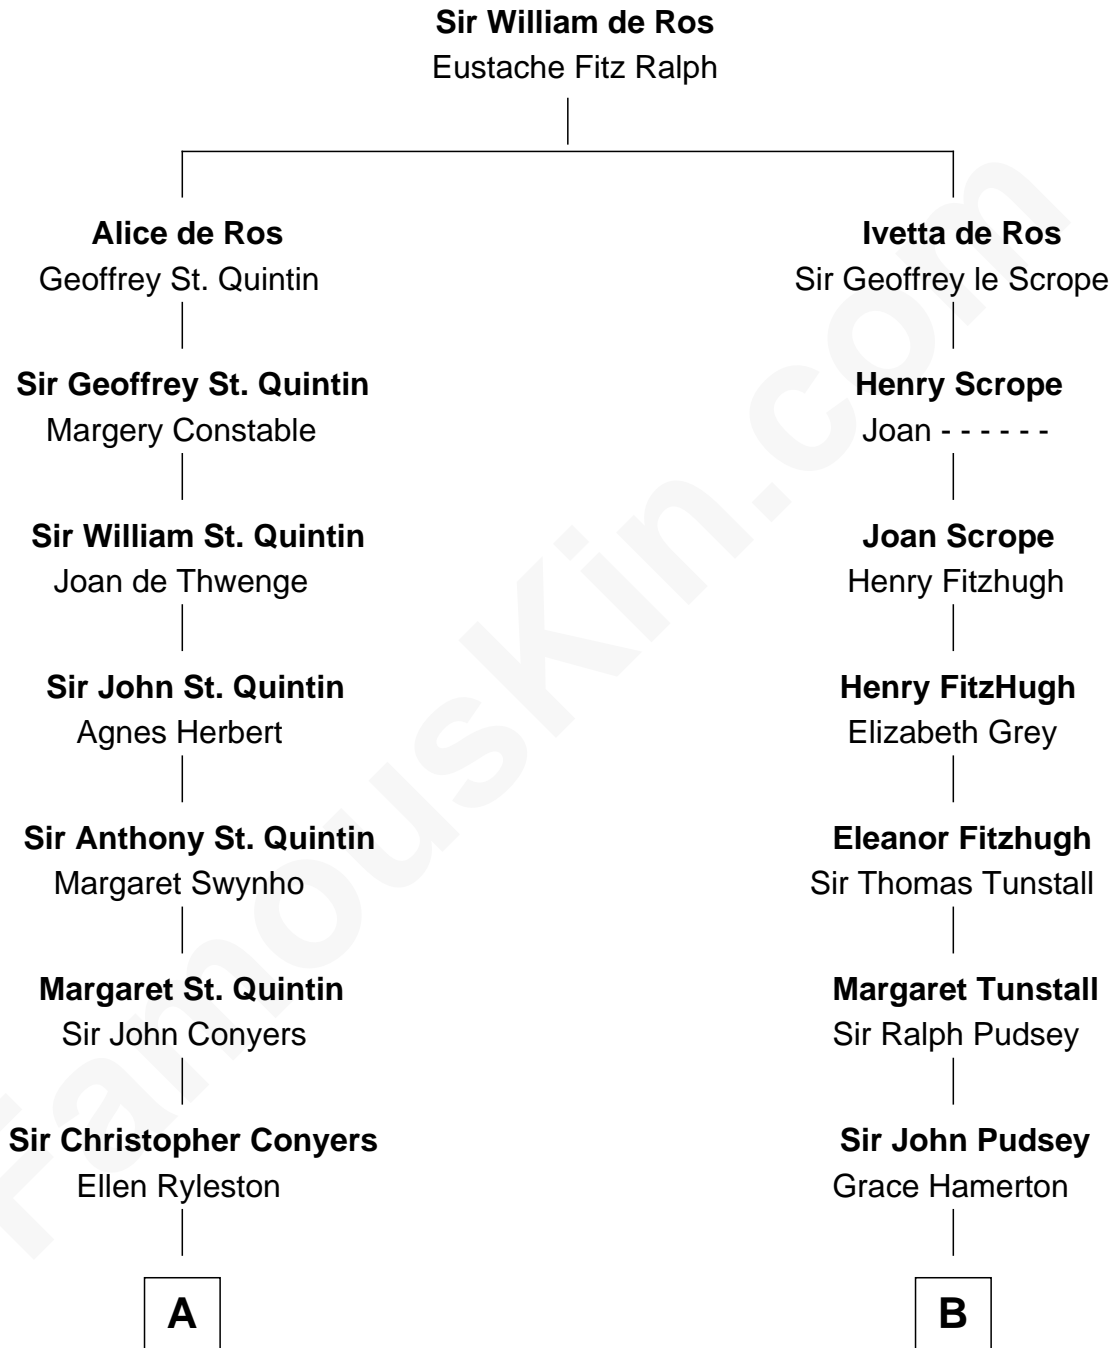

FamousKin.com
Relationship Chart of
General James Longstreet
Confederate Army - U.S. Civil War

17th cousin 1 time removed of
Francis Lightfoot Lee
Signer of the Declaration of Independence

C

James Longstreet

Mary Anna Dent

General James Longstreet

Confederate Army - U.S. Civil War

FamousKin.com