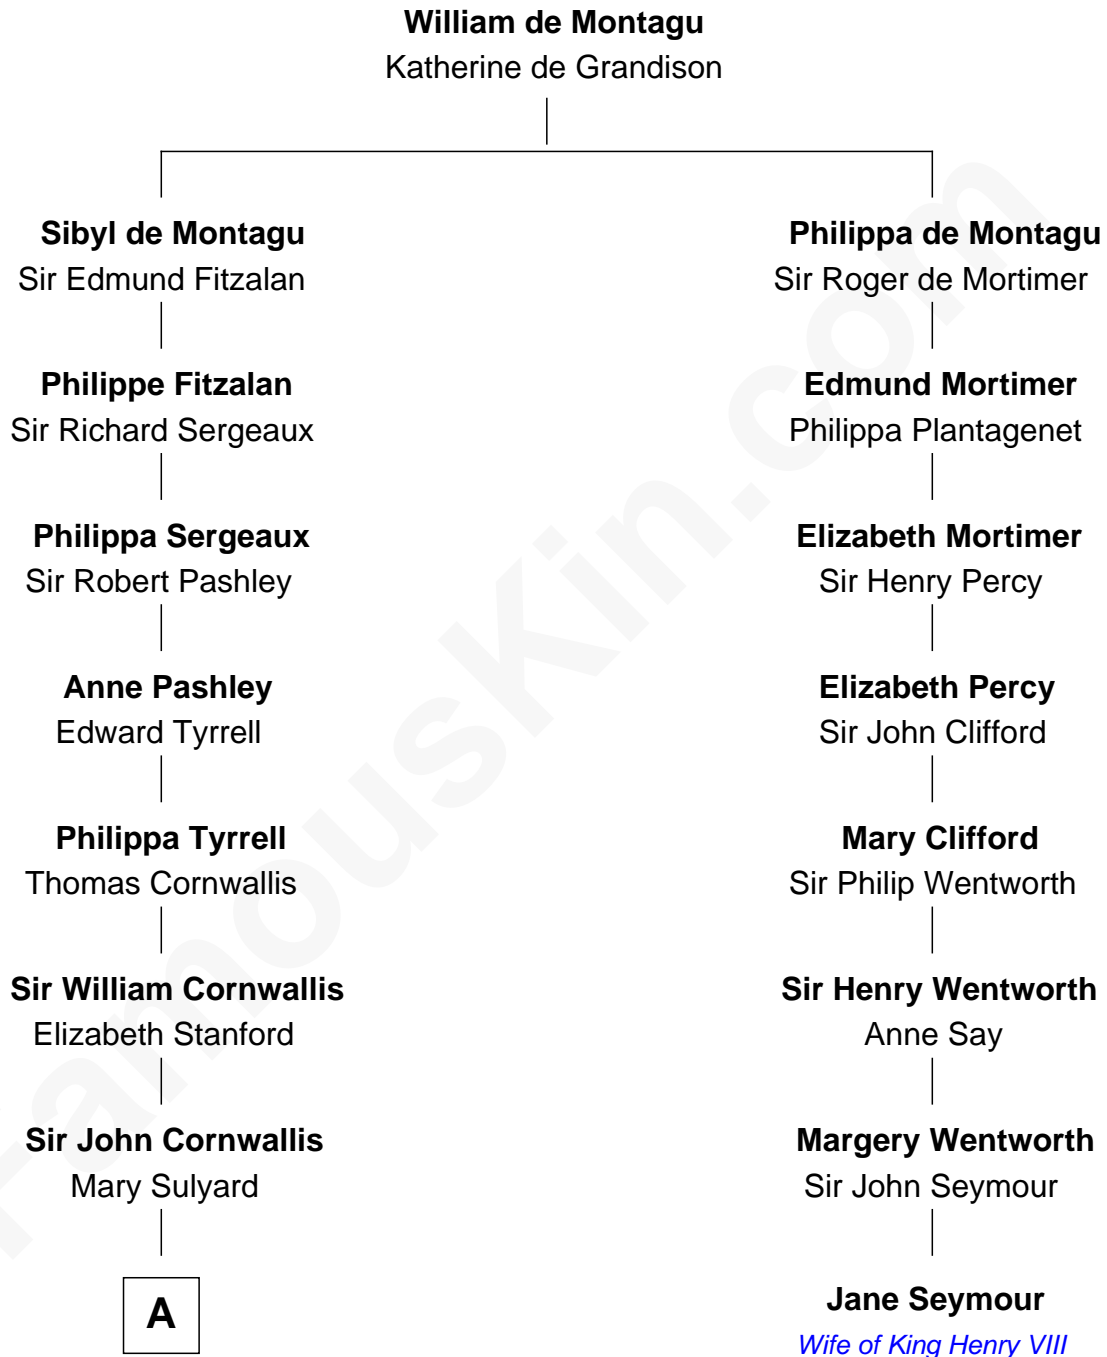

FamousKin.com
Relationship Chart of
General James Longstreet
Confederate Army - U.S. Civil War
 7th cousin 10 times removed of

Jane Seymour
3rd Wife of King Henry VIII

A

Elizabeth Cornwallis

John Blennerhasset

Elizabeth Blennerhasset

Lionel Throckmorton

Bassingborne Throckmorton

Mary Hill

John Throckmorton

Rebecca Farrand

John Throckmorton

Alice Stout