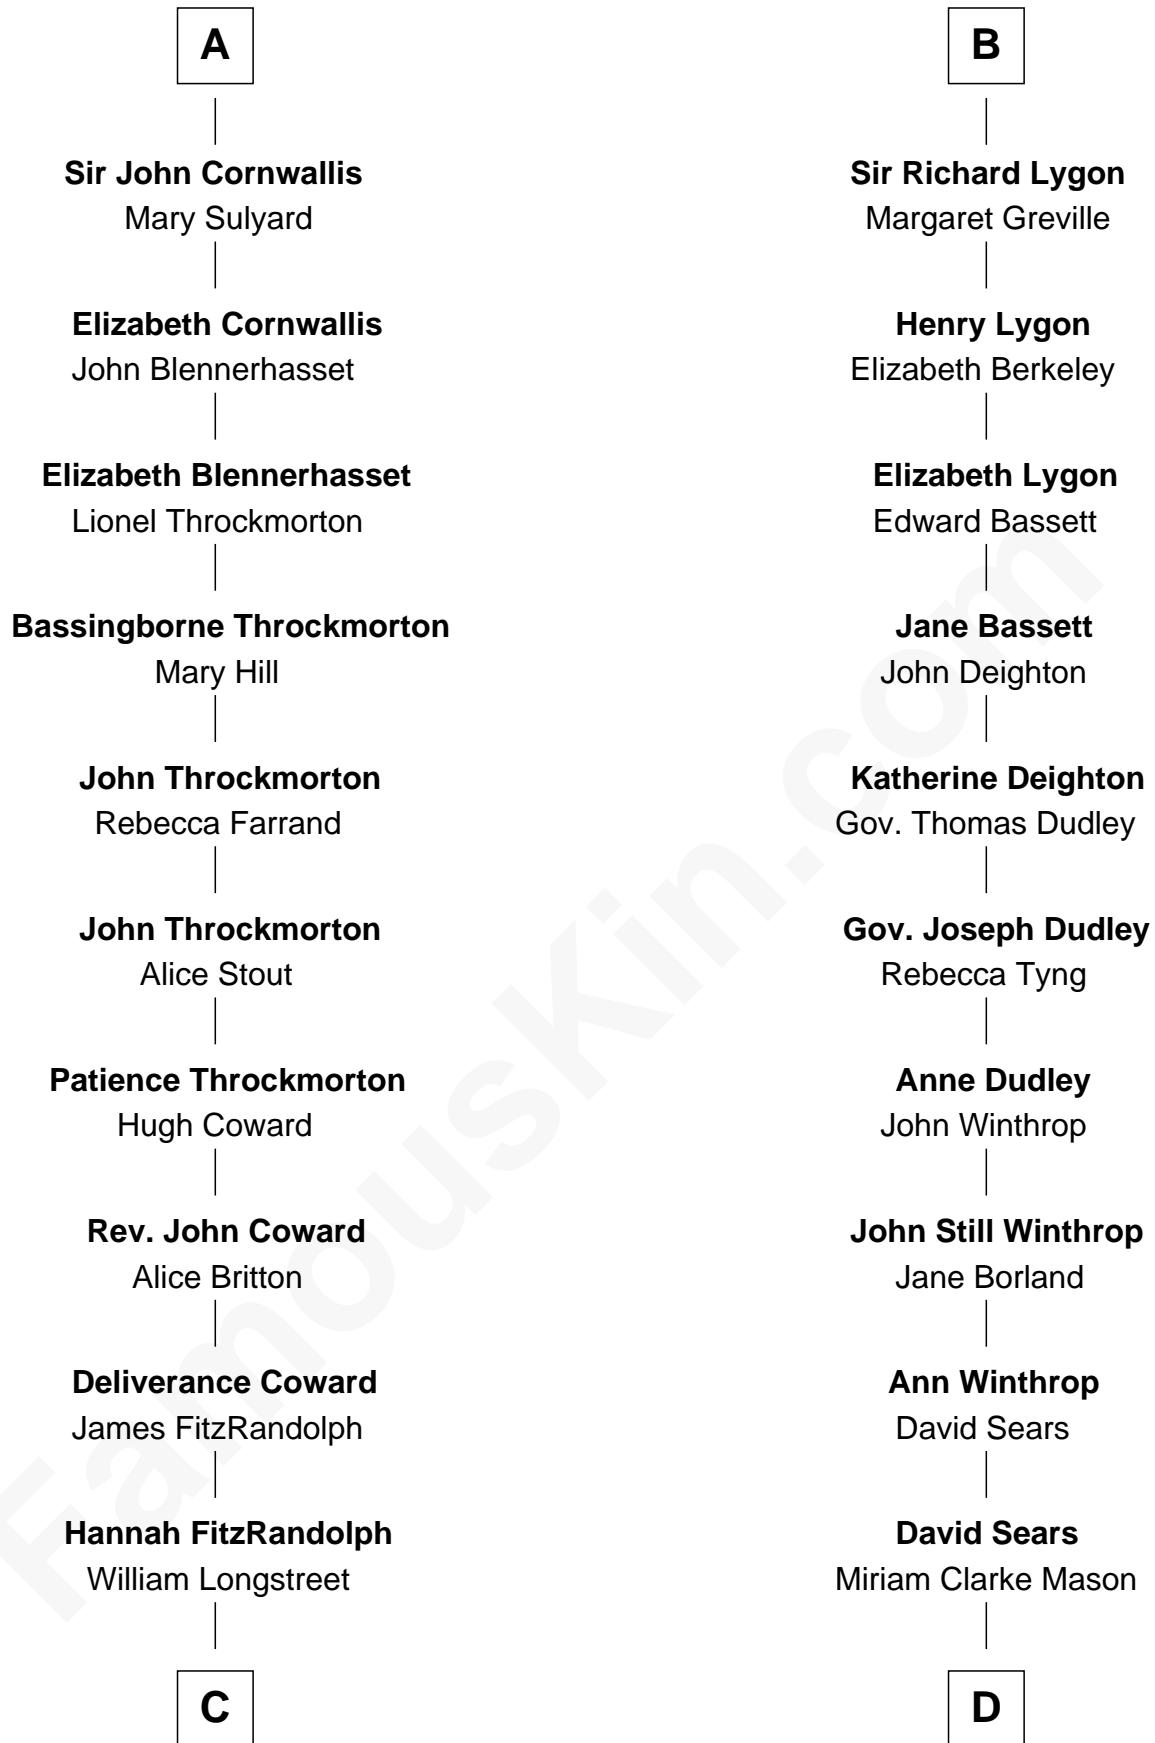

FamousKin.com
Relationship Chart of
General James Longstreet
Confederate Army - U.S. Civil War

18th cousin 3 times removed of

John Adams Morgan
1952 Olympic Sailing Gold Medalist

C

James Longstreet
Mary Anna Dent

General James Longstreet
Confederate Army - U.S. Civil War

D

Harriet Elizabeth Sears
George Casper Crowninshield

Frances Cadwallader Crowninshield
John Quincy Adams

Charles Francis Adams
Frances Lovering

Catherine Frances Lovering Adams
Henry Sturgis Morgan