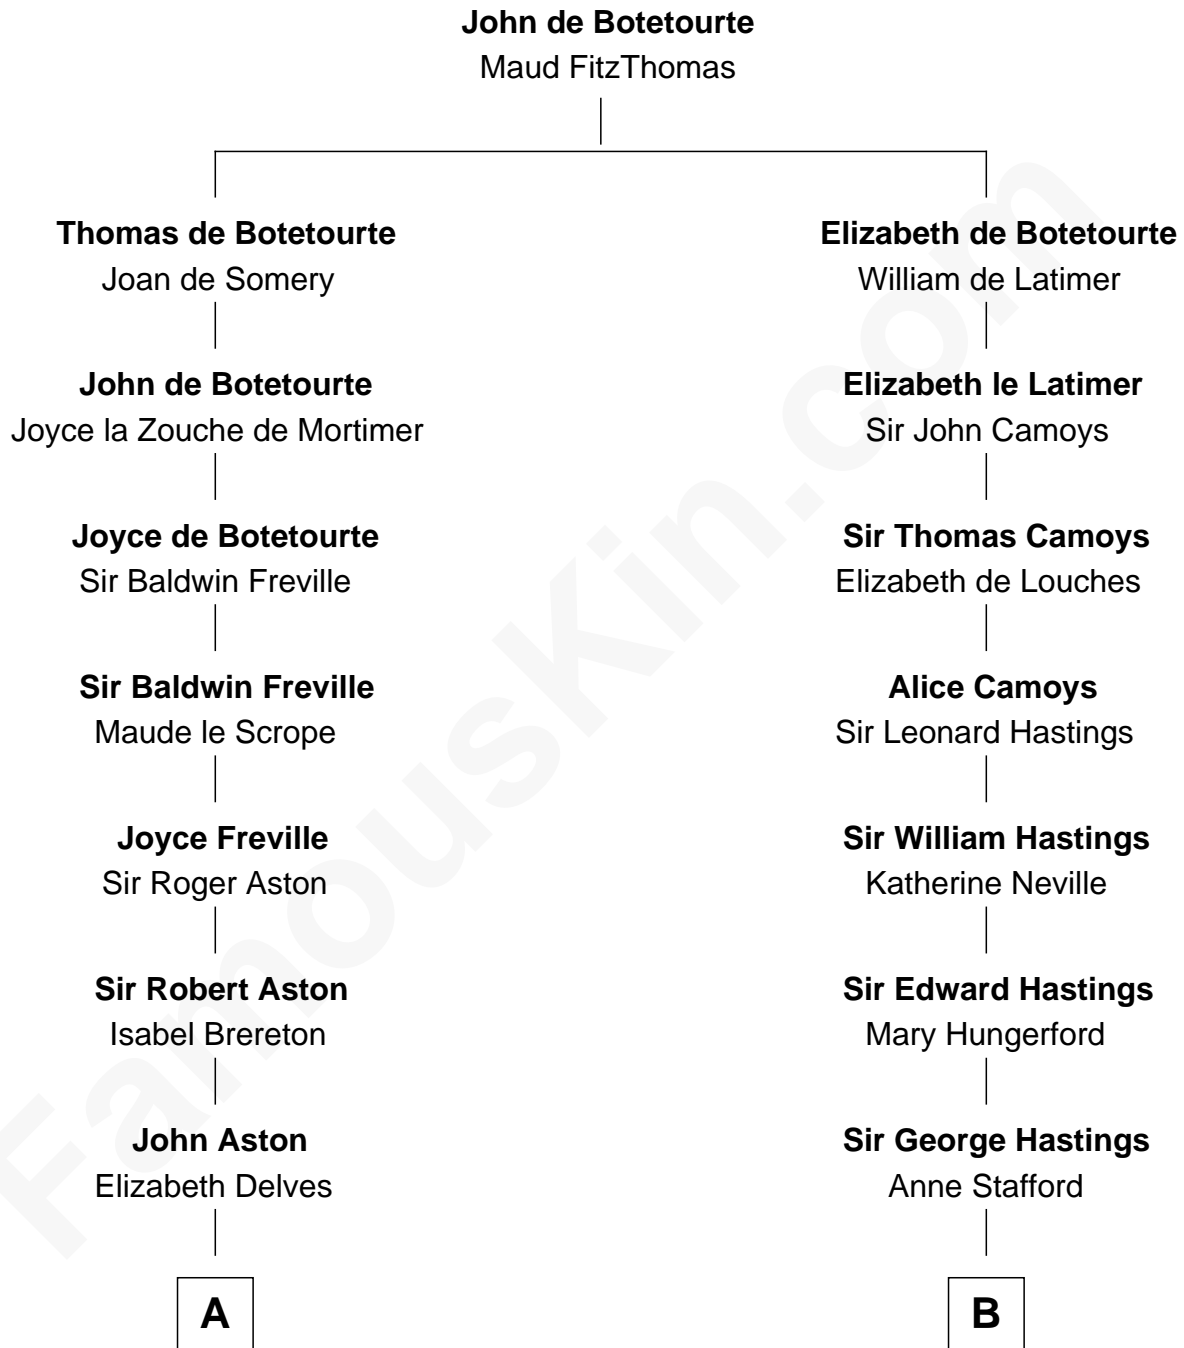

**FamousKin.com**  
**Relationship Chart of**  
**General James Longstreet**  
*Confederate Army - U.S. Civil War*

19th cousin 1 time removed of  
**Queen Elizabeth II**  
*Queen of the United Kingdom*

**C**

**Thomas Marshall Dent**

Anne Magruder

**Mary Anna Dent**

James Longstreet

**General James Longstreet**

*Confederate Army - U.S. Civil War*

**D**

*Queen of the United Kingdom*