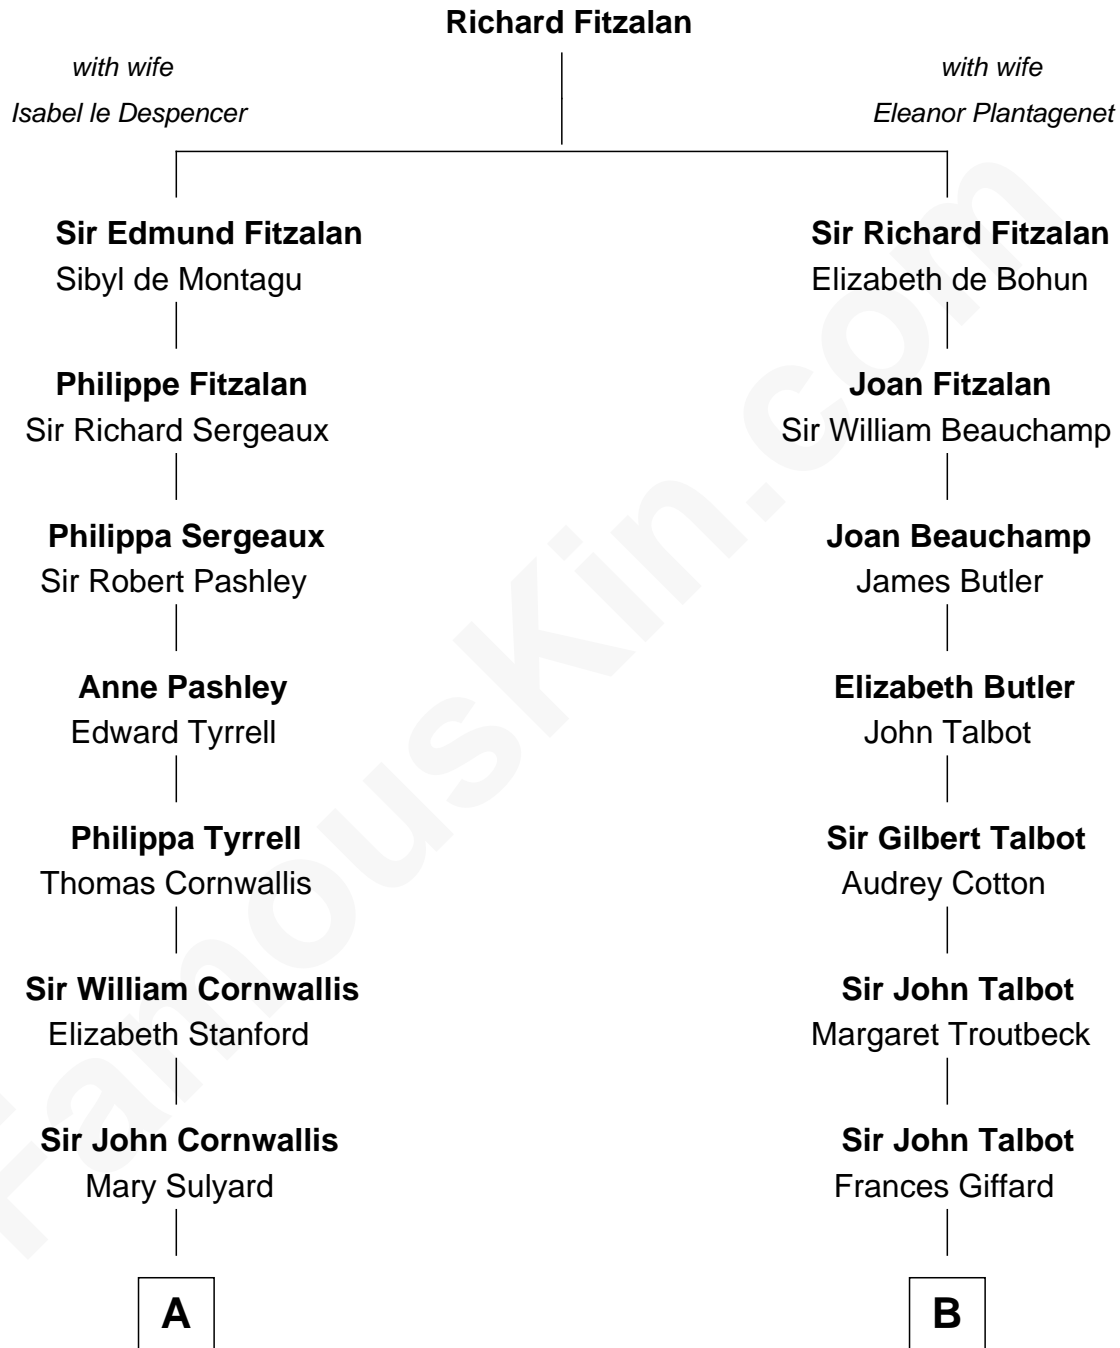

FamousKin.com
Relationship Chart of
General James Longstreet
Confederate Army - U.S. Civil War

17th cousin 1 time removed of
Queen Elizabeth II
Queen of the United Kingdom

C

Elizabeth Bowes-Lyon
George VI, King of the United Kingdom

Queen Elizabeth II
Queen of the United Kingdom

FamousKin.com