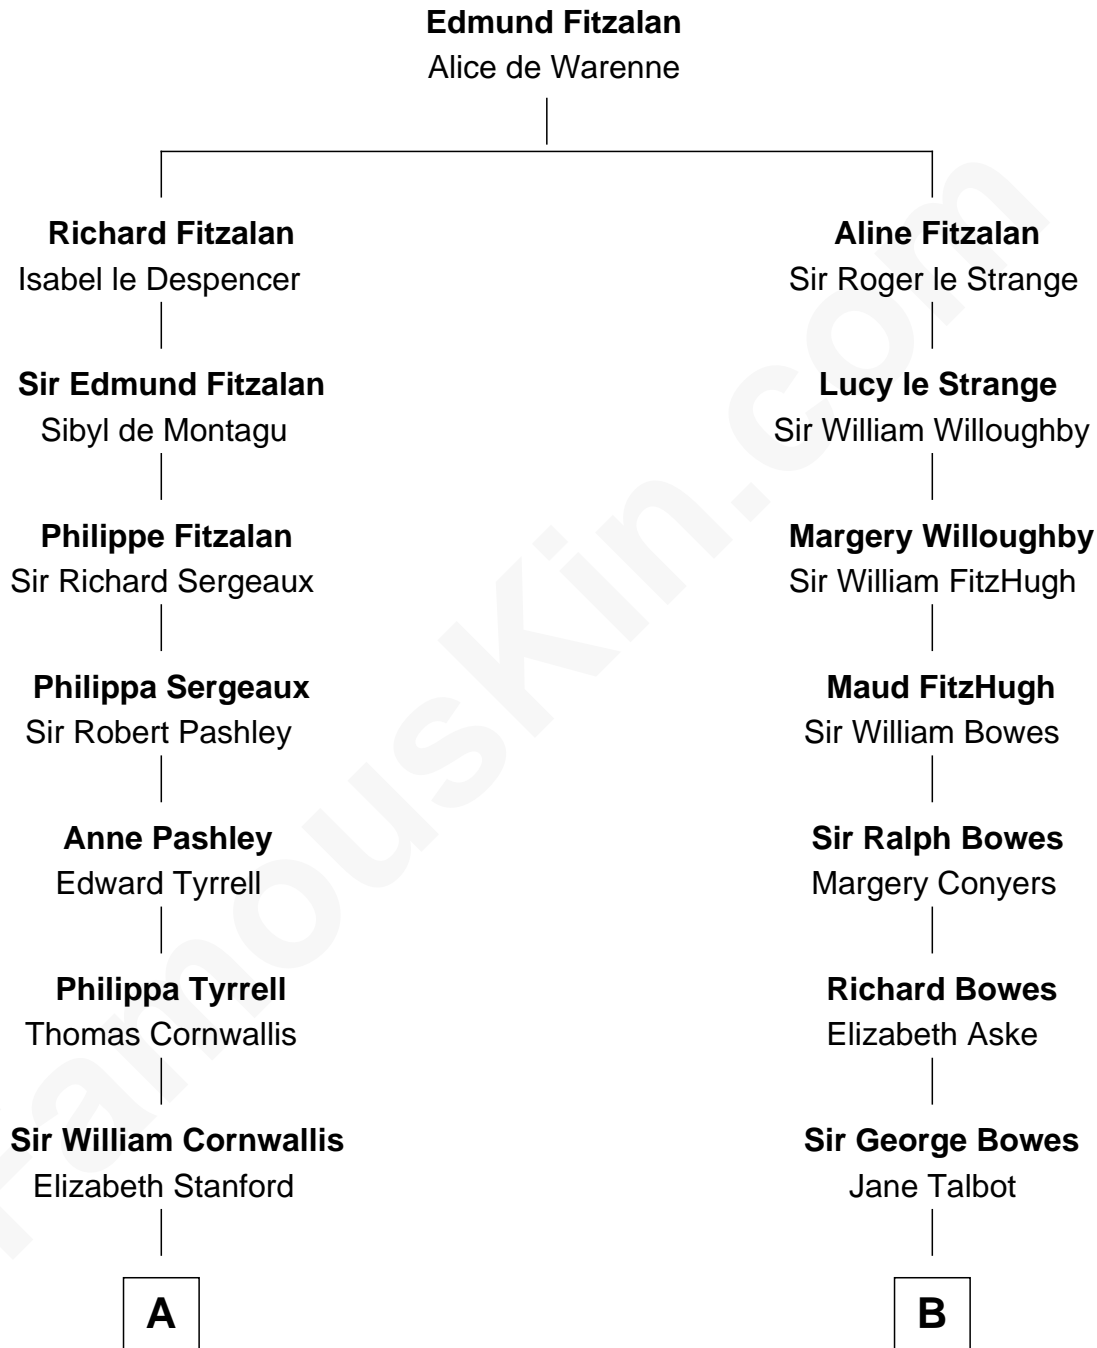

**FamousKin.com**  
**Relationship Chart of**  
**General James Longstreet**  
*Confederate Army - U.S. Civil War*

17th cousin 1 time removed of  
**Queen Elizabeth II**  
*Queen of the United Kingdom*

C

James Longstreet

Mary Anna Dent

General James Longstreet

*Confederate Army - U.S. Civil War*

FamousKin.com