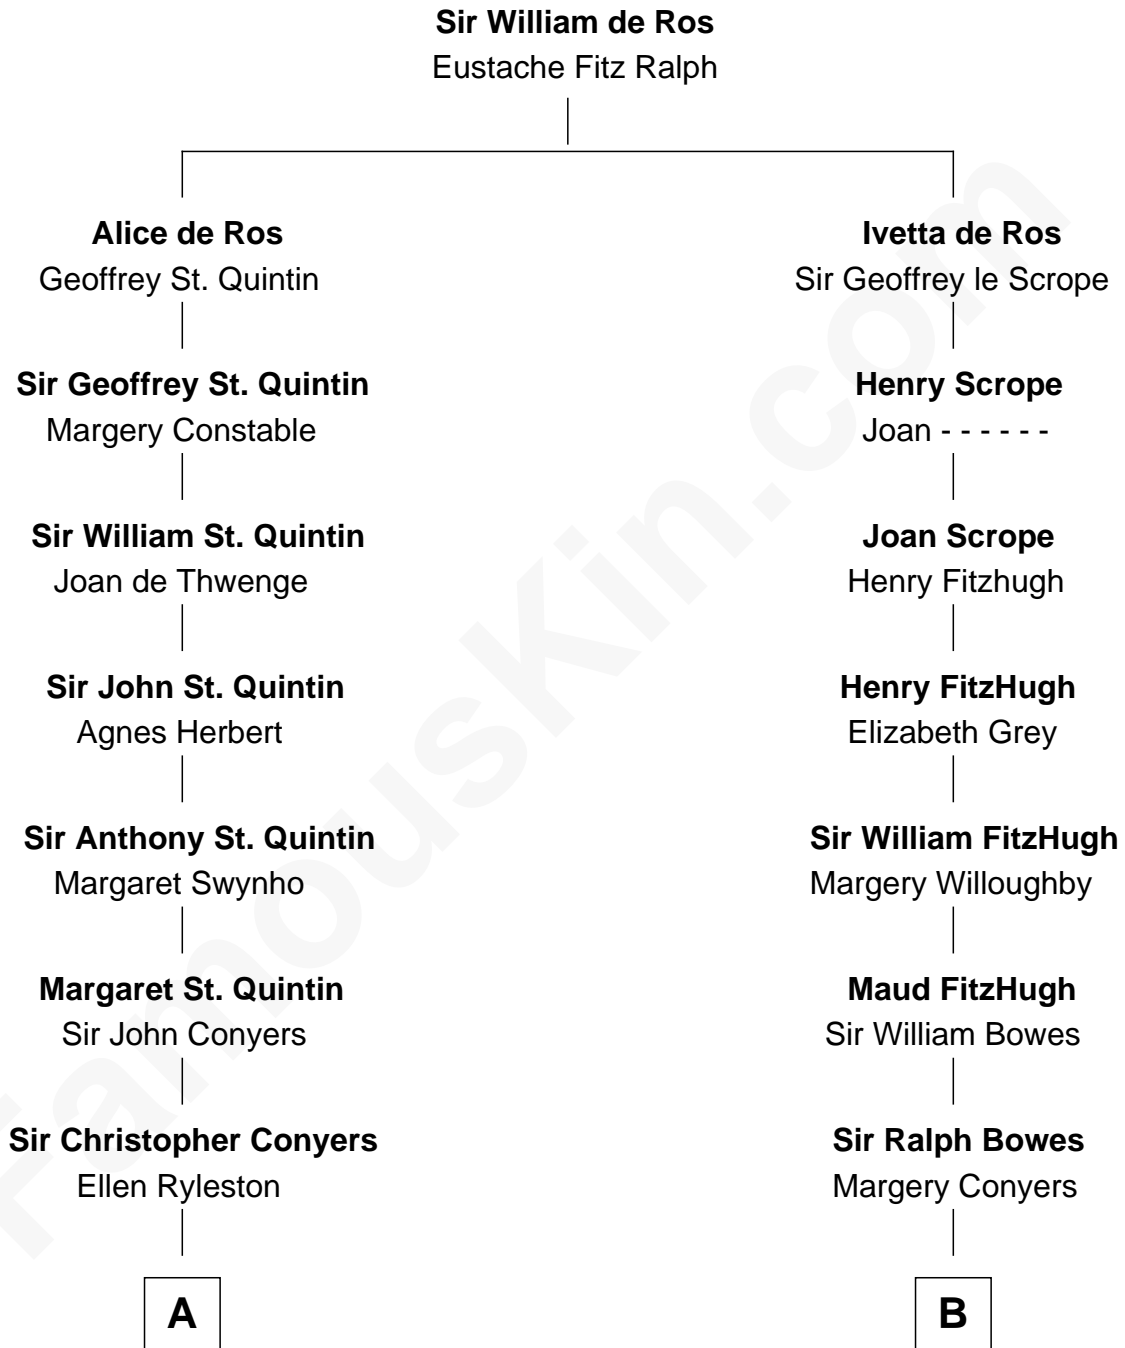

FamousKin.com
Relationship Chart of
General James Longstreet
Confederate Army - U.S. Civil War

18th cousin 1 time removed of
Queen Elizabeth II
Queen of the United Kingdom

C

James Longstreet
Mary Anna Dent

General James Longstreet
Confederate Army - U.S. Civil War

D

Claude George Bowes-Lyon
Cecilia Nina Cavendish-Bentinck

Elizabeth Bowes-Lyon
George VI, King of the United Kingdom

Queen Elizabeth II
Queen of the United Kingdom