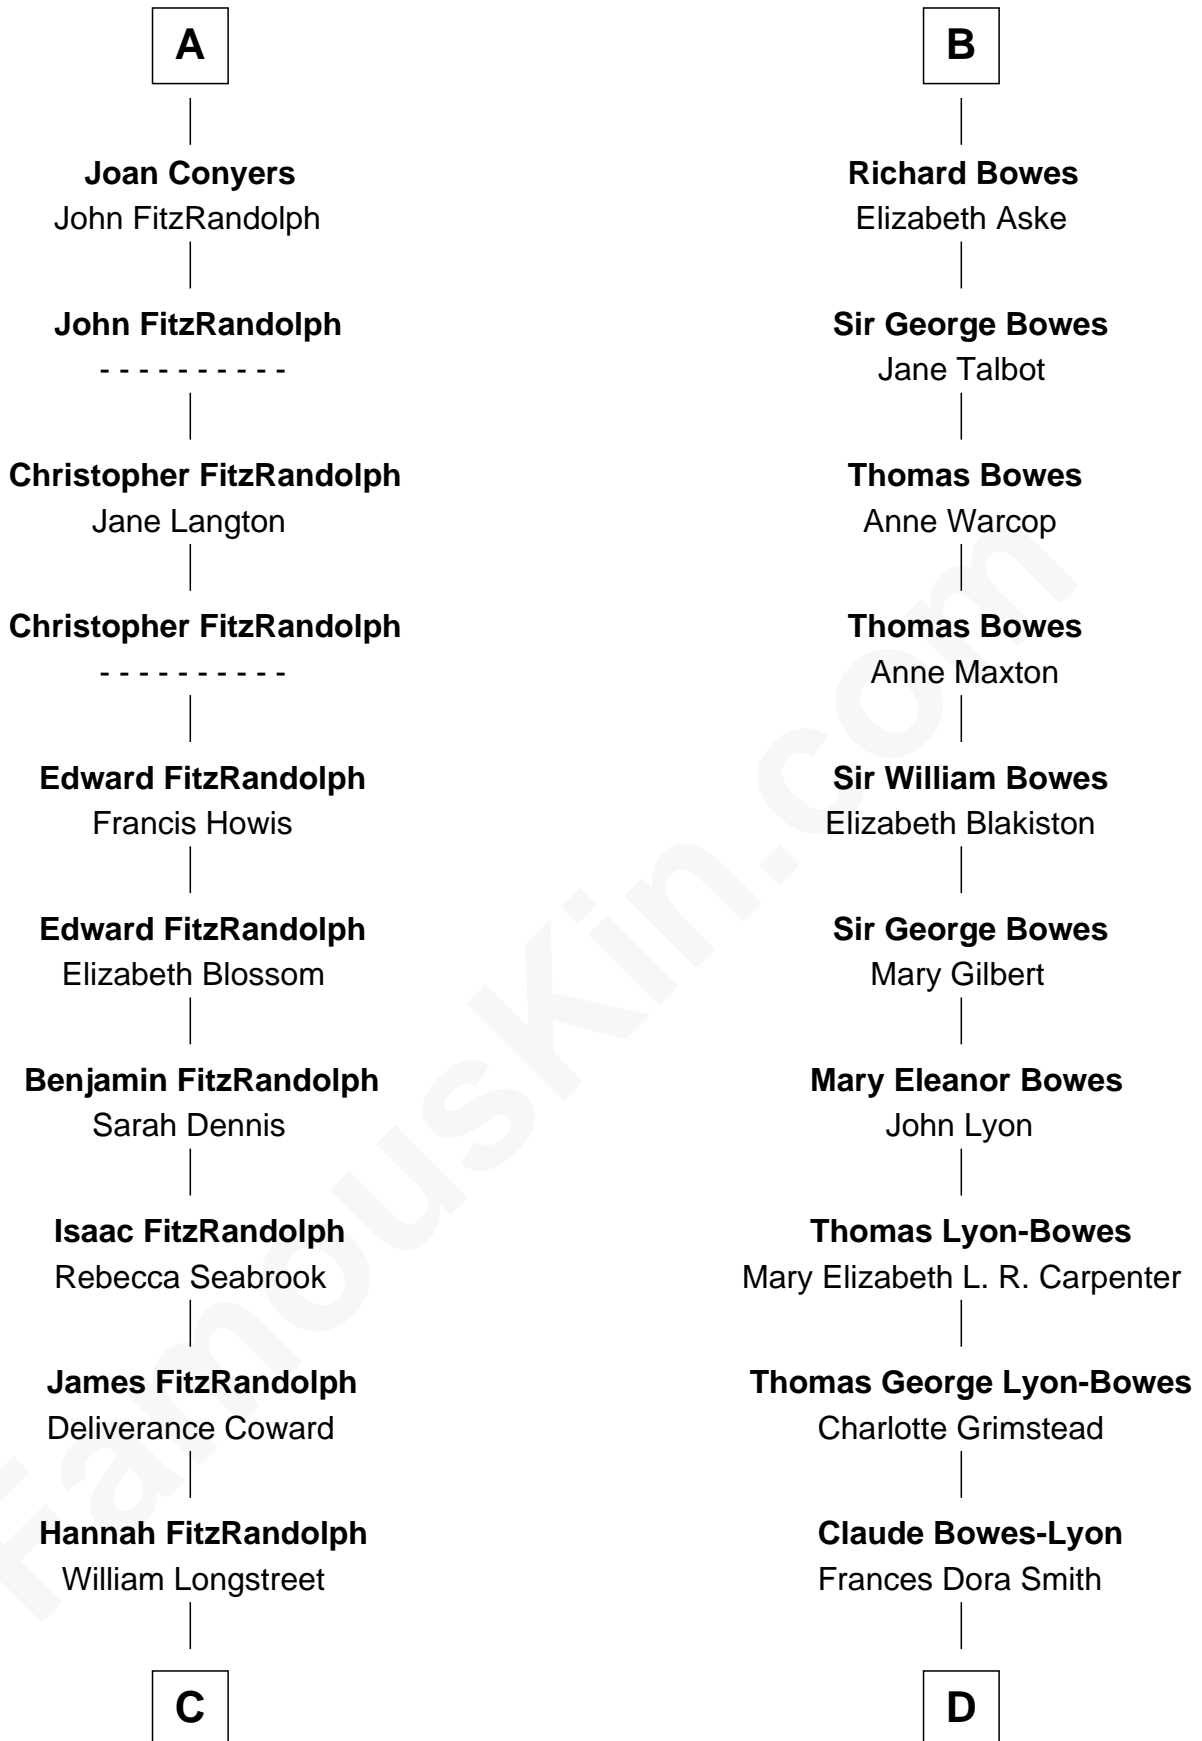

FamousKin.com
Relationship Chart of
General James Longstreet
Confederate Army - U.S. Civil War

18th cousin 1 time removed of
Queen Elizabeth II
Queen of the United Kingdom

C

James Longstreet
Mary Anna Dent

General James Longstreet
Confederate Army - U.S. Civil War

D

Claude George Bowes-Lyon
Cecilia Nina Cavendish-Bentinck

Elizabeth Bowes-Lyon
George VI, King of the United Kingdom

Queen Elizabeth II
Queen of the United Kingdom