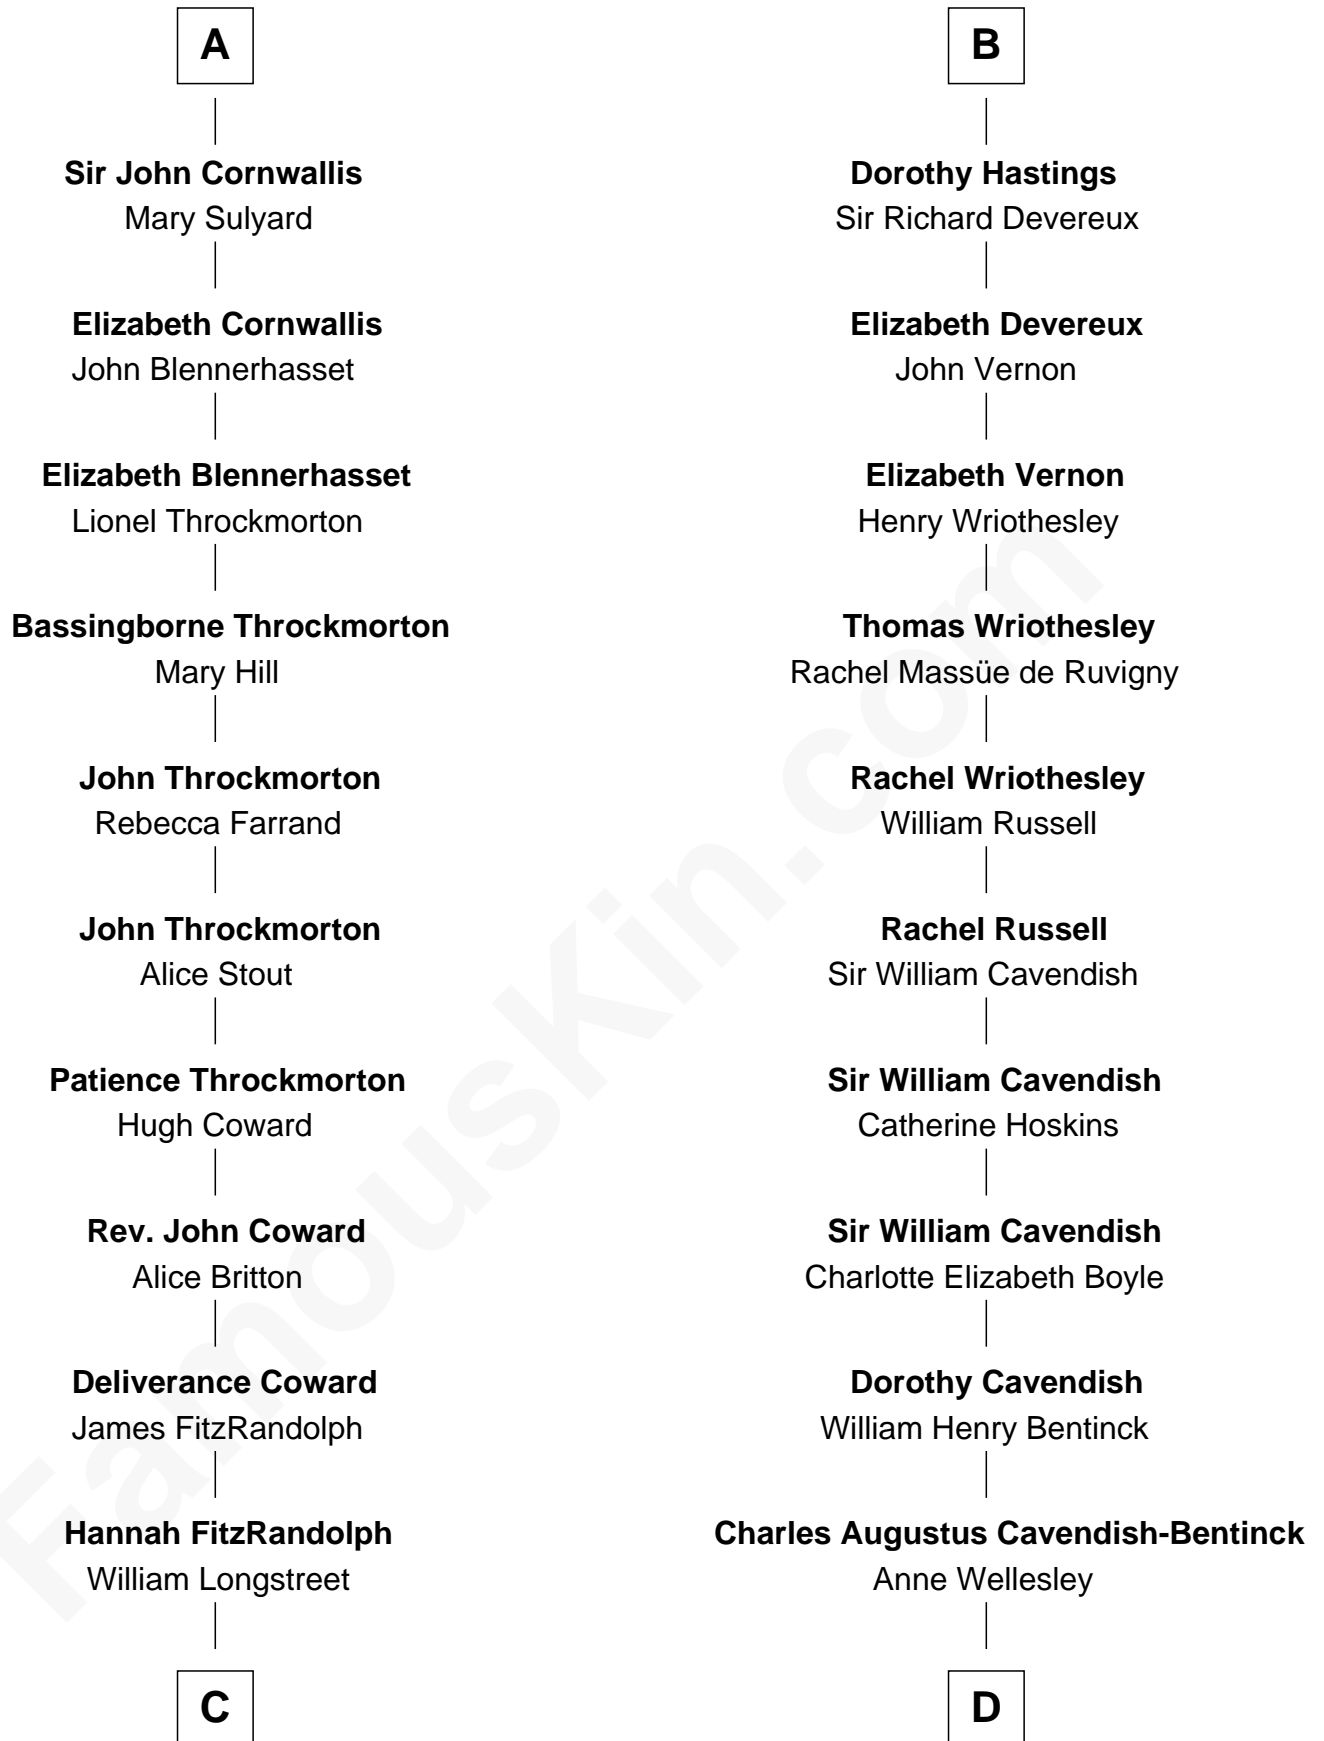

FamousKin.com
Relationship Chart of
General James Longstreet
Confederate Army - U.S. Civil War
 18th cousin 2 times removed of

Queen Elizabeth II
Queen of the United Kingdom

C

James Longstreet
Mary Anna Dent

General James Longstreet
Confederate Army - U.S. Civil War

D

Rev. Charles William Cavendish-Bentinck
Caroline Louisa Burnaby

Cecilia Nina Cavendish-Bentinck
Claude George Bowes-Lyon

Elizabeth Bowes-Lyon
George VI, King of the United Kingdom