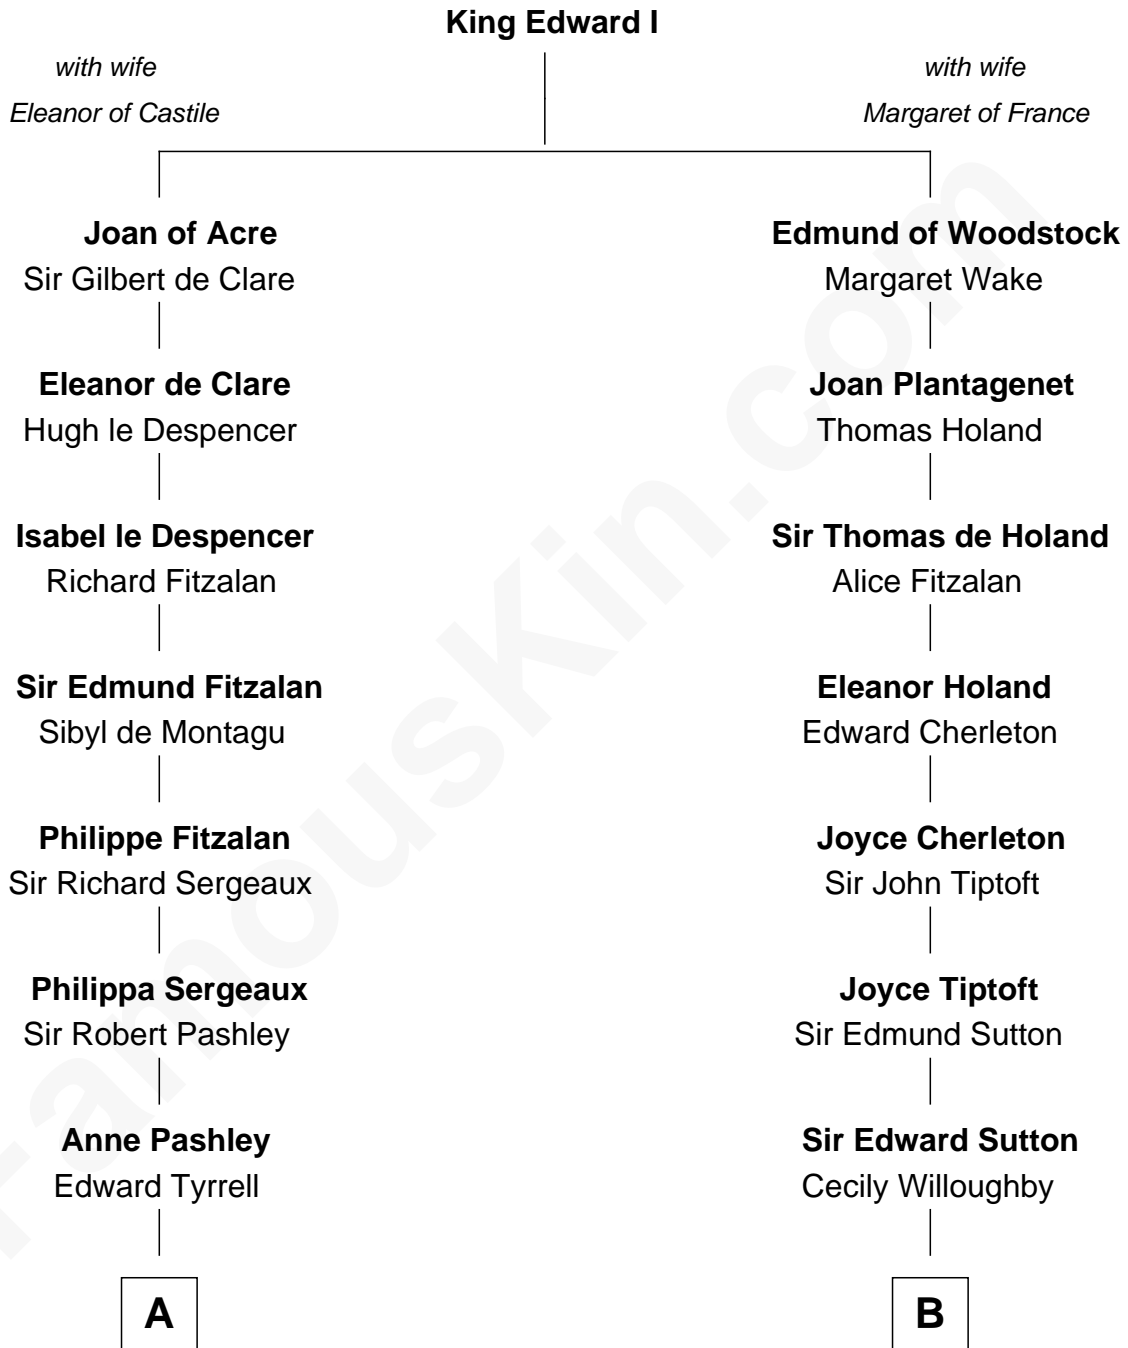

FamousKin.com
Relationship Chart of
General James Longstreet
Confederate Army - U.S. Civil War

16th cousin 4 times removed of
Jane (Appleton) Pierce
First Lady of President Franklin Pierce

C

—
Deliverance Coward

James FitzRandolph

—
Hannah FitzRandolph

William Longstreet

—
James Longstreet

Mary Anna Dent

—
General James Longstreet

Confederate Army - U.S. Civil War

FamousKin.com