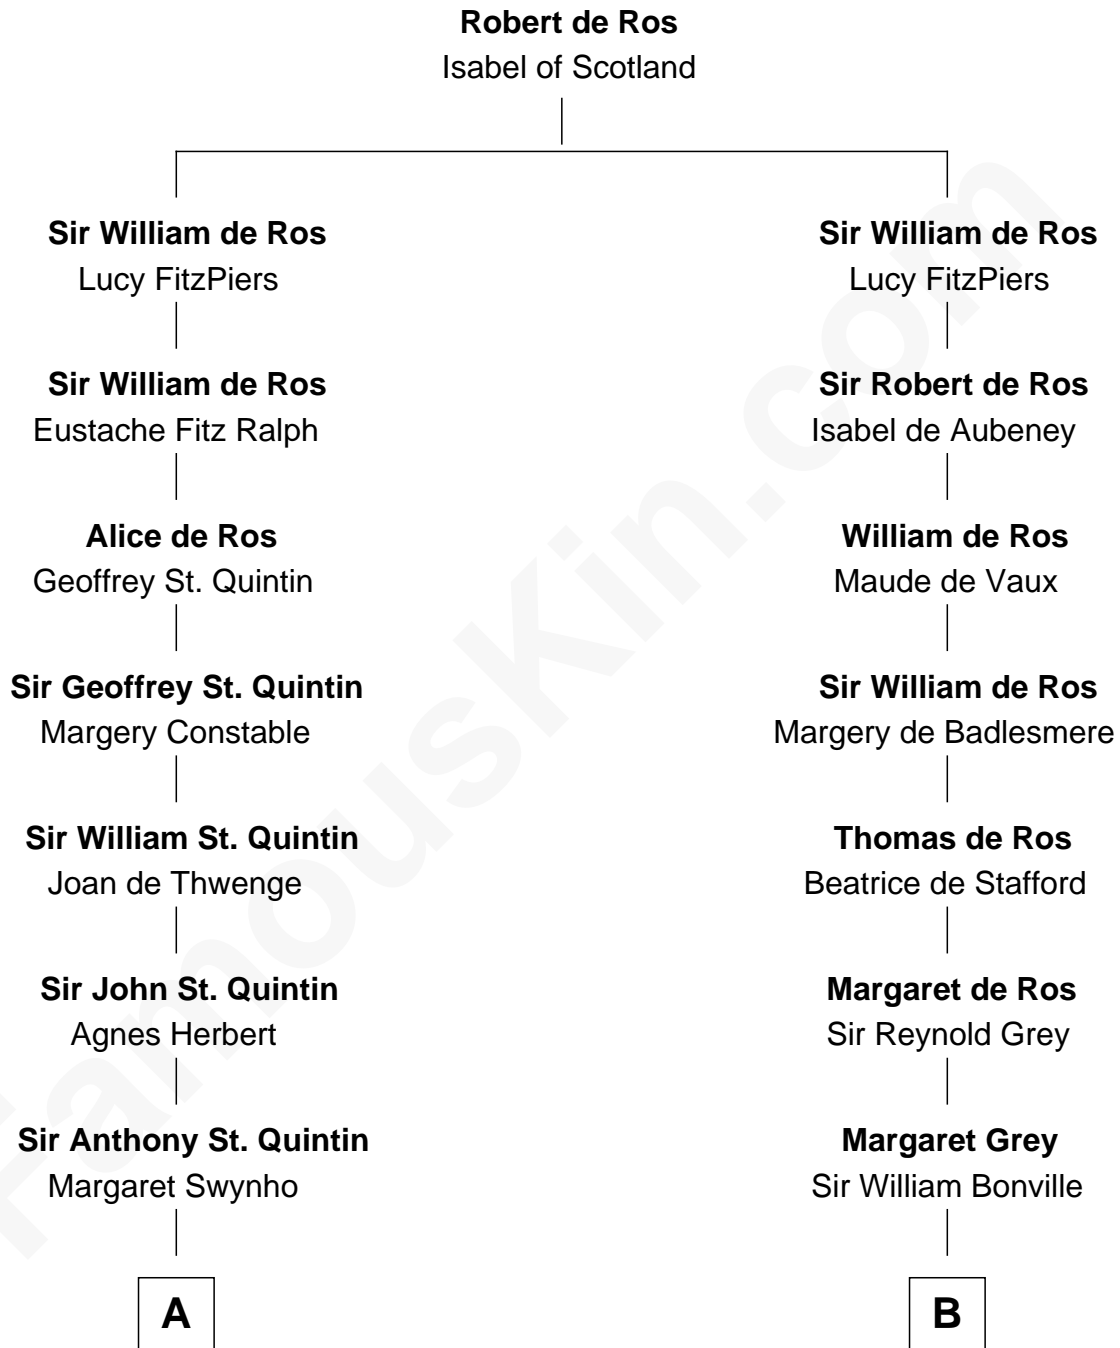

FamousKin.com
Relationship Chart of
General James Longstreet
Confederate Army - U.S. Civil War

19th cousin 1 time removed of
Jane (Appleton) Pierce
First Lady of President Franklin Pierce

C

James FitzRandolph
Deliverance Coward

Hannah FitzRandolph
William Longstreet

James Longstreet
Mary Anna Dent

General James Longstreet
Confederate Army - U.S. Civil War

D

Elizabeth Hubbard
Francis Appleton

Rev. Jesse Appleton
Elizabeth Means

Jane (Appleton) Pierce
First Lady of Franklin Pierce