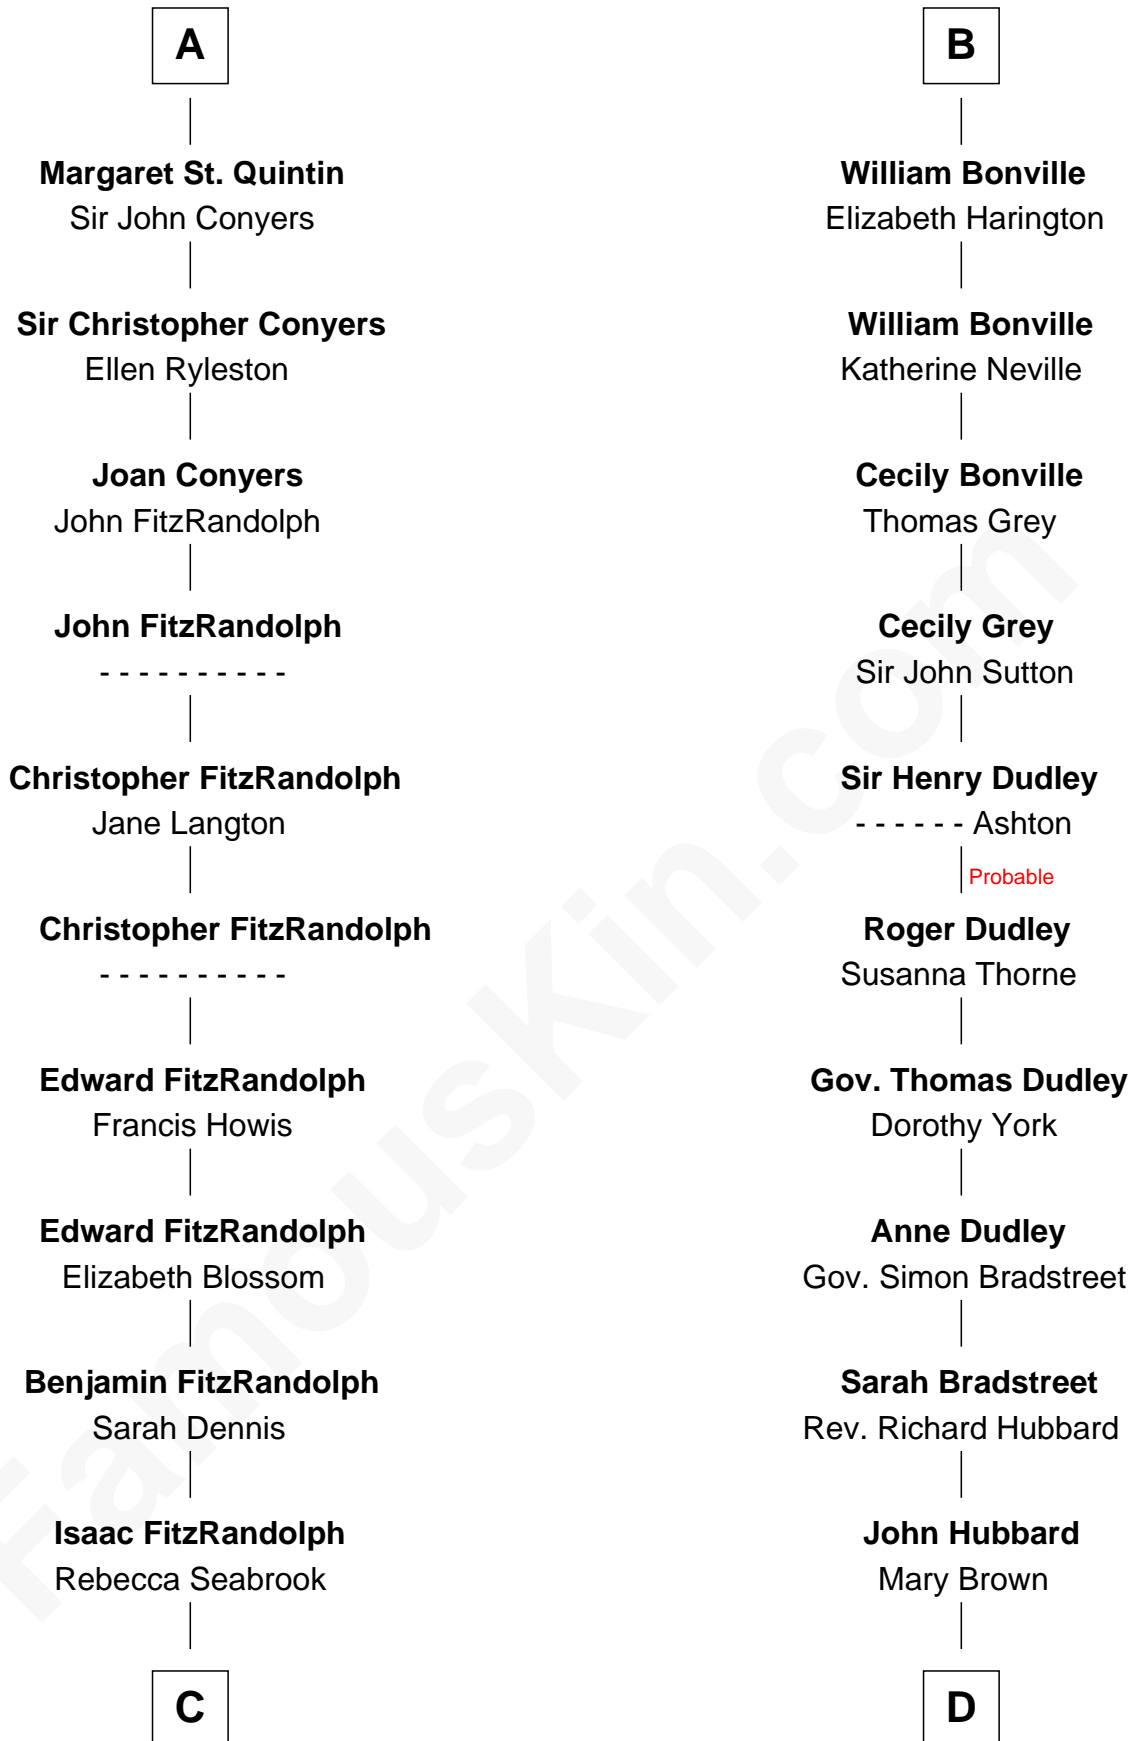

FamousKin.com
Relationship Chart of
General James Longstreet
Confederate Army - U.S. Civil War

19th cousin 1 time removed of
Jane (Appleton) Pierce
First Lady of President Franklin Pierce

Reginald FitzPiers

C

James FitzRandolph
Deliverance Coward

Hannah FitzRandolph
William Longstreet

James Longstreet
Mary Anna Dent

General James Longstreet
Confederate Army - U.S. Civil War

D

Elizabeth Hubbard
Francis Appleton

Rev. Jesse Appleton
Elizabeth Means

Jane (Appleton) Pierce
First Lady of Franklin Pierce

FamousKin.com