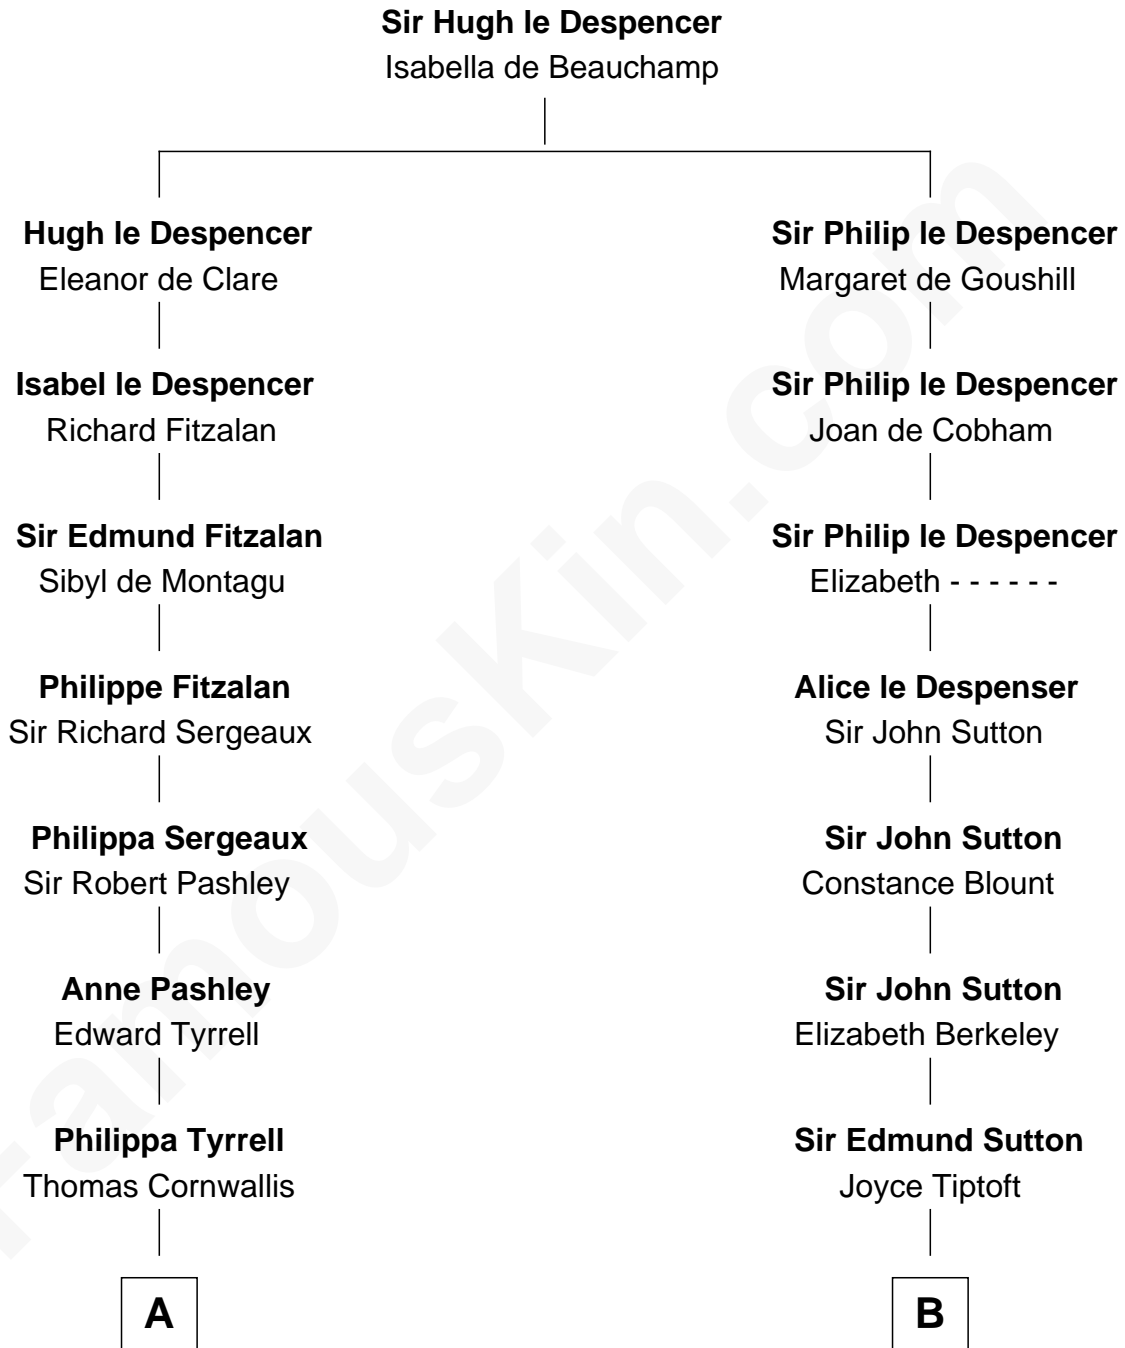

FamousKin.com
Relationship Chart of
General James Longstreet
Confederate Army - U.S. Civil War

17th cousin 2 times removed of
Jane (Appleton) Pierce
First Lady of President Franklin Pierce

C

—
Hannah FitzRandolph

William Longstreet

—
James Longstreet

Mary Anna Dent

—
General James Longstreet

Confederate Army - U.S. Civil War

FamousKin.com