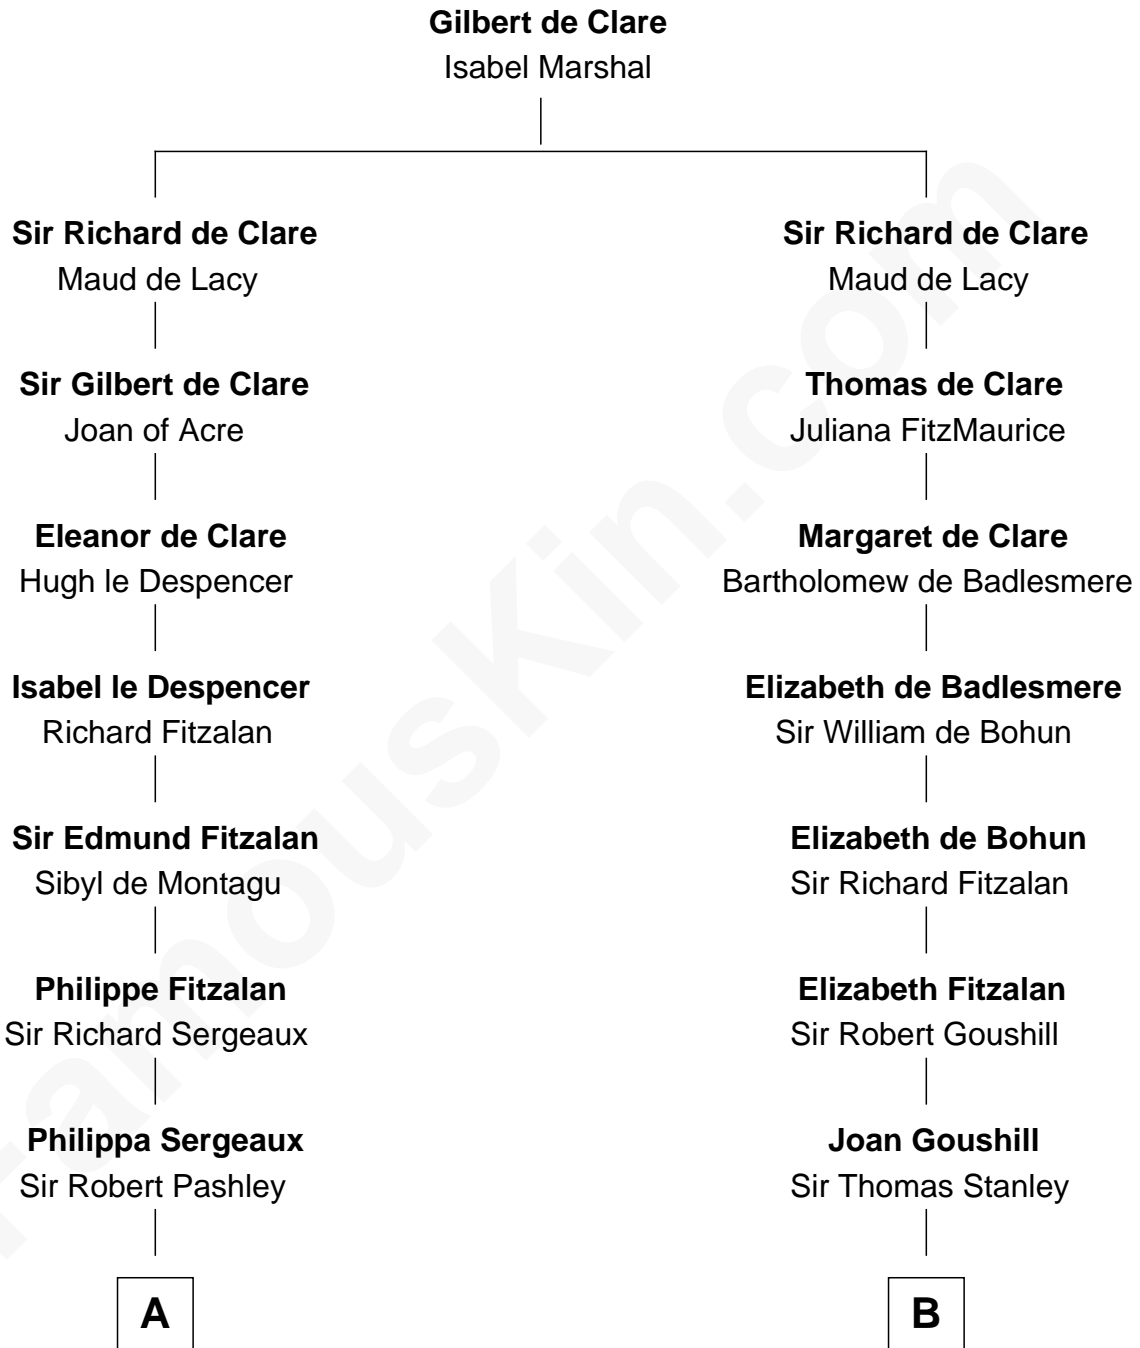

FamousKin.com
Relationship Chart of
General James Longstreet
Confederate Army - U.S. Civil War

17th cousin 4 times removed of
Thomas Sim Lee
2nd and 7th Governor of Maryland

C

Rev. John Coward

Alice Britton

Deliverance Coward

James FitzRandolph

Hannah FitzRandolph

William Longstreet

James Longstreet

Mary Anna Dent

General James Longstreet

Confederate Army - U.S. Civil War