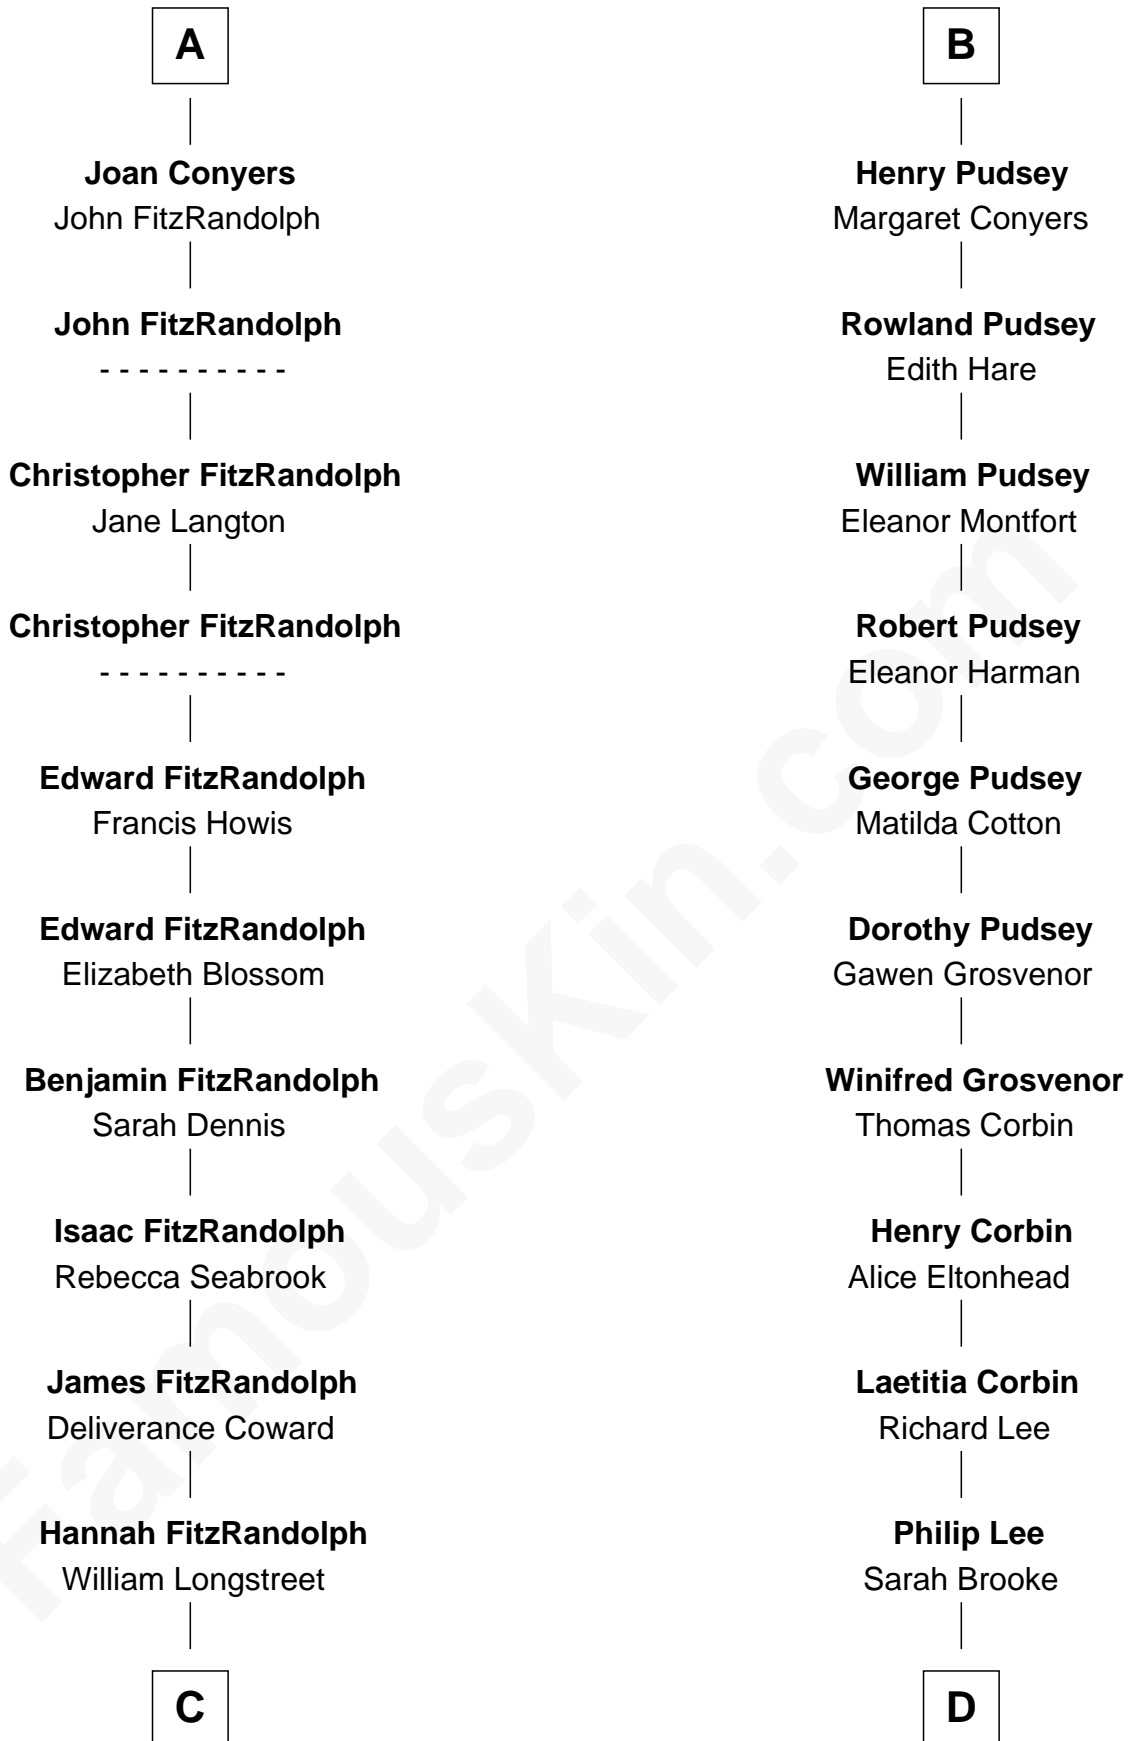

FamousKin.com
Relationship Chart of
General James Longstreet
Confederate Army - U.S. Civil War

18th cousin of

Thomas Sim Lee
2nd and 7th Governor of Maryland

Sir William de Ros
 Eustache Fitz Ralph

C

James Longstreet

Mary Anna Dent

General James Longstreet

Confederate Army - U.S. Civil War

D

Thomas Lee

Christiana Sim

Thomas Sim Lee

2nd and 7th Governor of Maryland