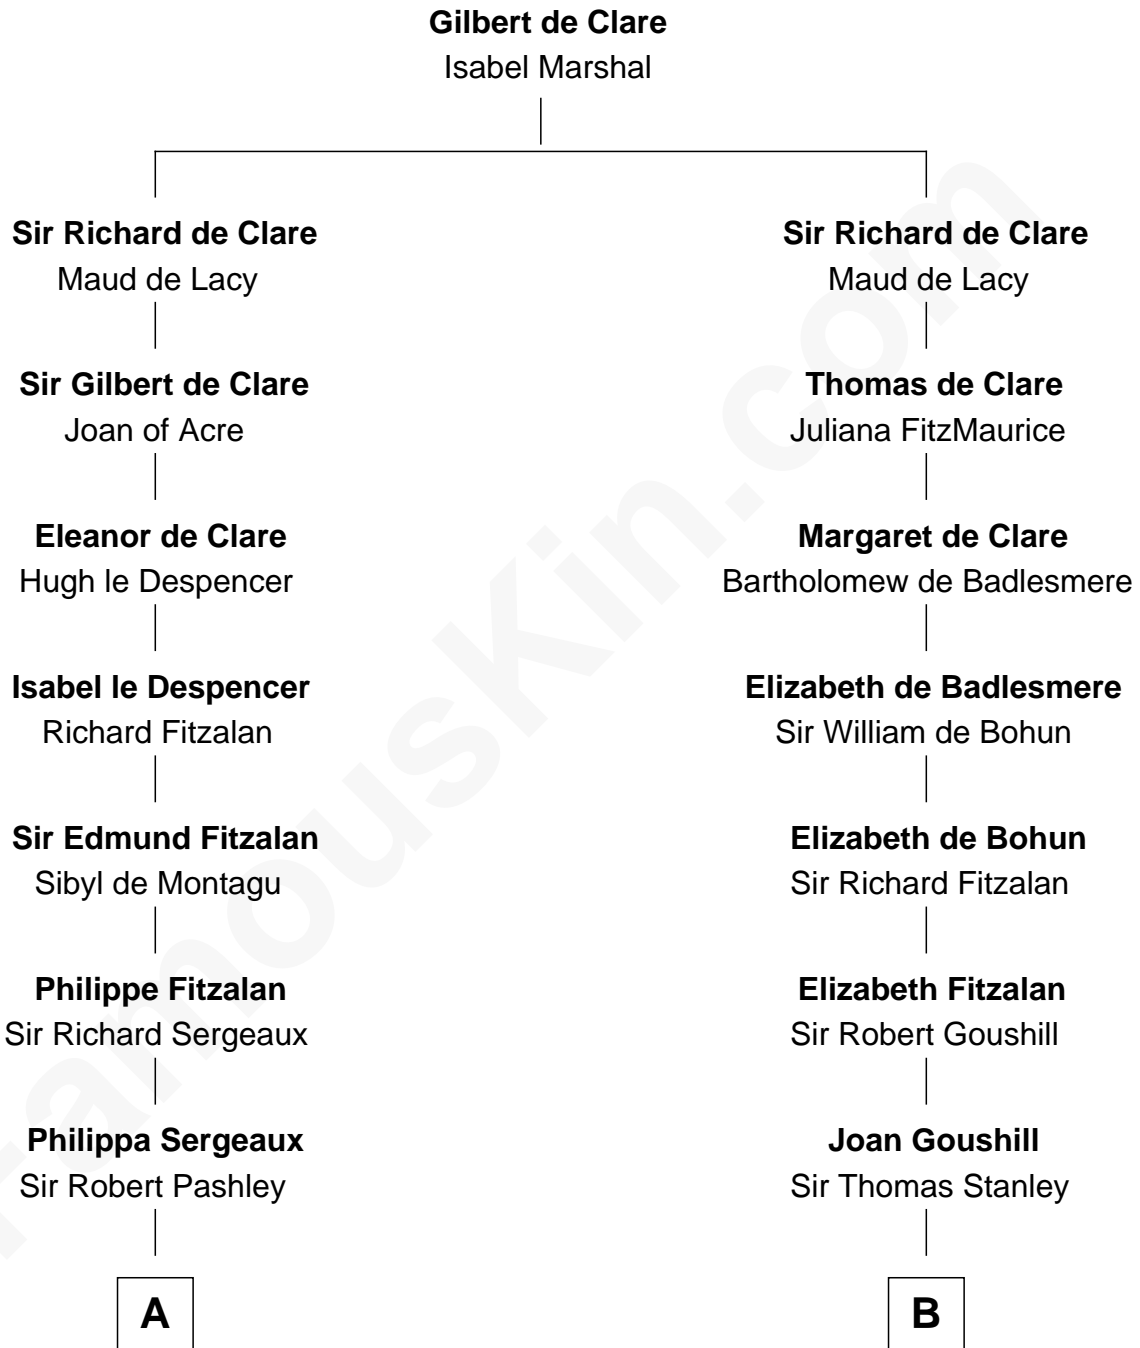

FamousKin.com
Relationship Chart of
General James Longstreet
Confederate Army - U.S. Civil War

18th cousin 3 times removed of

Edward Lloyd V
13th Governor of Maryland

C

Rev. John Coward

Alice Britton

Deliverance Coward

James FitzRandolph

Hannah FitzRandolph

William Longstreet

James Longstreet

Mary Anna Dent

General James Longstreet

Confederate Army - U.S. Civil War

D

Col. Edward Lloyd

Elizabeth Tayloe

Edward Lloyd V

13th Governor of Maryland

FamousKin.com