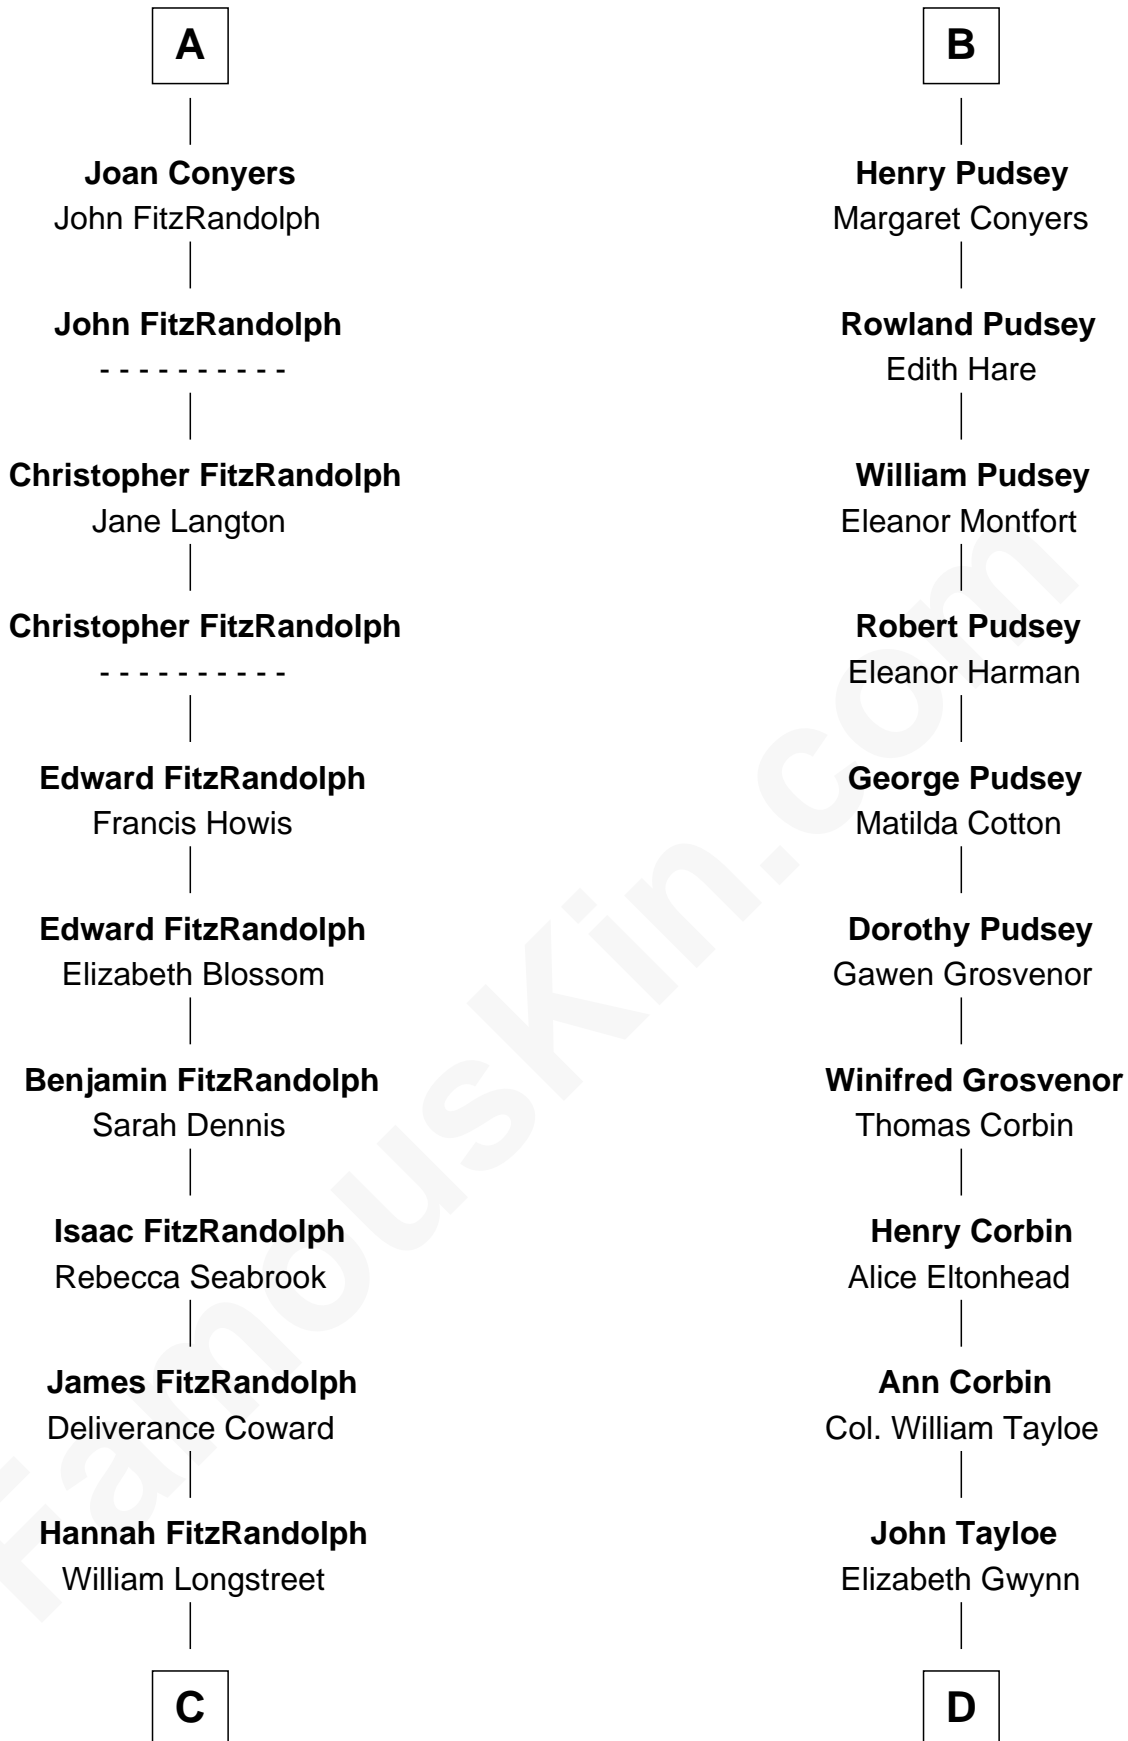

**FamousKin.com**  
**Relationship Chart of**  
**General James Longstreet**  
*Confederate Army - U.S. Civil War*

18th cousin 1 time removed of

**Edward Lloyd V**  
*13th Governor of Maryland*

**Sir William de Ros**  
 Eustache Fitz Ralph

**C**

**James Longstreet**

Mary Anna Dent

**General James Longstreet**  
*Confederate Army - U.S. Civil War*

**D**

**John Tayloe**

Rebecca Plater

**Elizabeth Tayloe**  
Col. Edward Lloyd

**Edward Lloyd V**  
*13th Governor of Maryland*

FamousKin.com