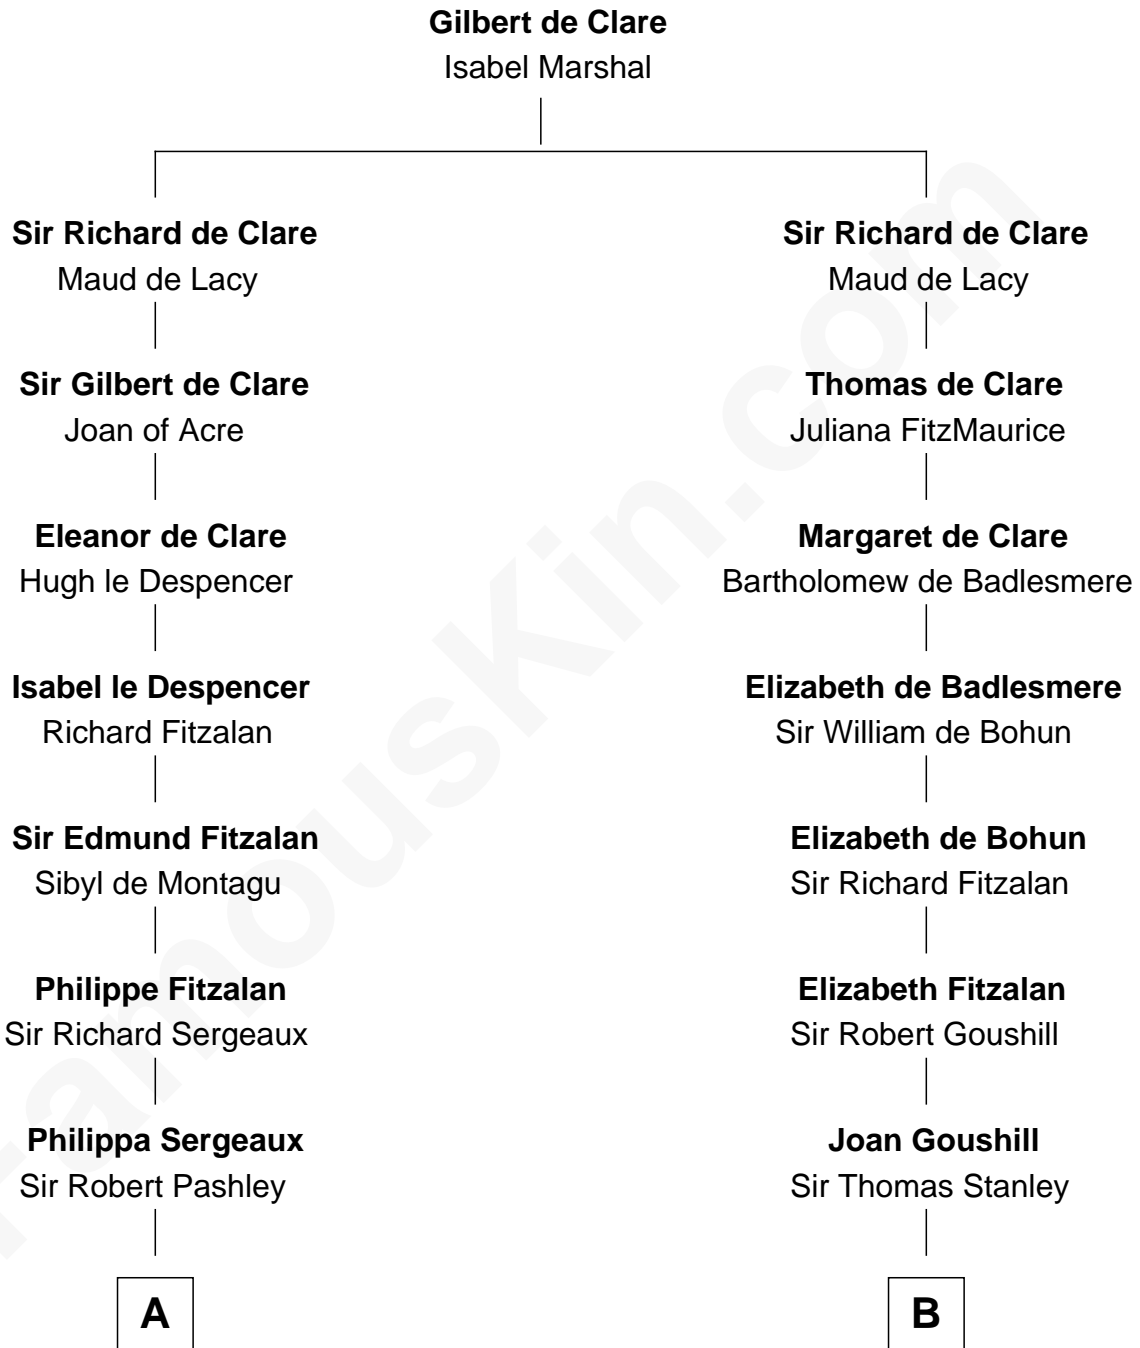

FamousKin.com
Relationship Chart of
General James Longstreet
Confederate Army - U.S. Civil War

18th cousin 3 times removed of

Charles Goldsborough
16th Governor of Maryland

C

Rev. John Coward

Alice Britton

Deliverance Coward

James FitzRandolph

Hannah FitzRandolph

William Longstreet

James Longstreet

Mary Anna Dent

General James Longstreet

Confederate Army - U.S. Civil War

D

Anna Maria Tilghman

Charles Goldsborough

Charles Goldsborough

16th Governor of Maryland

FamousKin.com