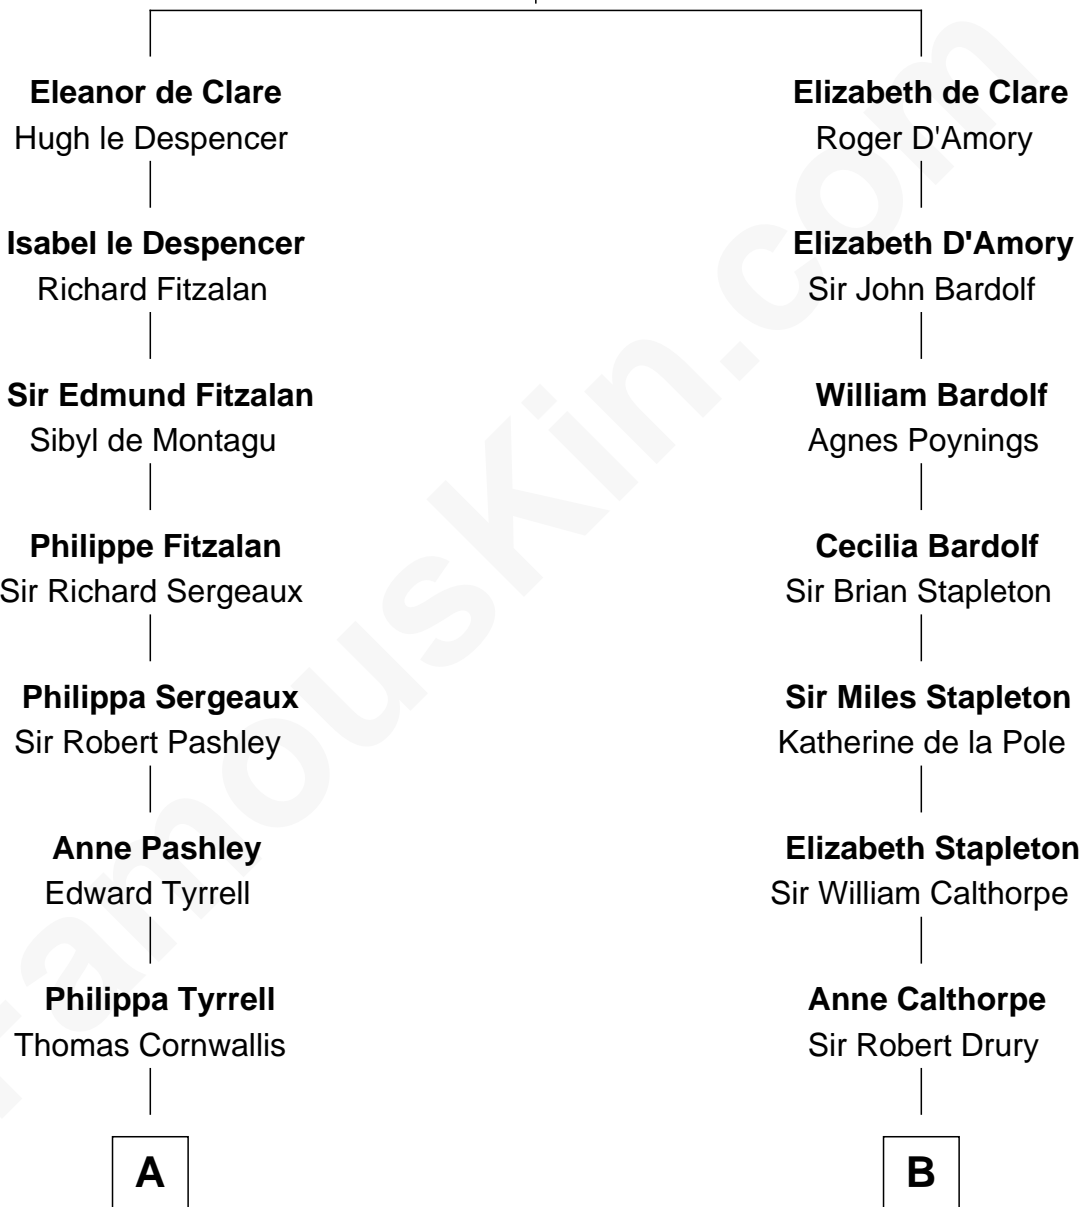

FamousKin.com
Relationship Chart of
General James Longstreet
Confederate Army - U.S. Civil War

16th cousin 3 times removed of
Charles Carnan Ridgely
15th Governor of Maryland

Sir Gilbert de Clare
 Joan of Acre

C

—
Hannah FitzRandolph

William Longstreet

—
James Longstreet

Mary Anna Dent

—
General James Longstreet

Confederate Army - U.S. Civil War

FamousKin.com