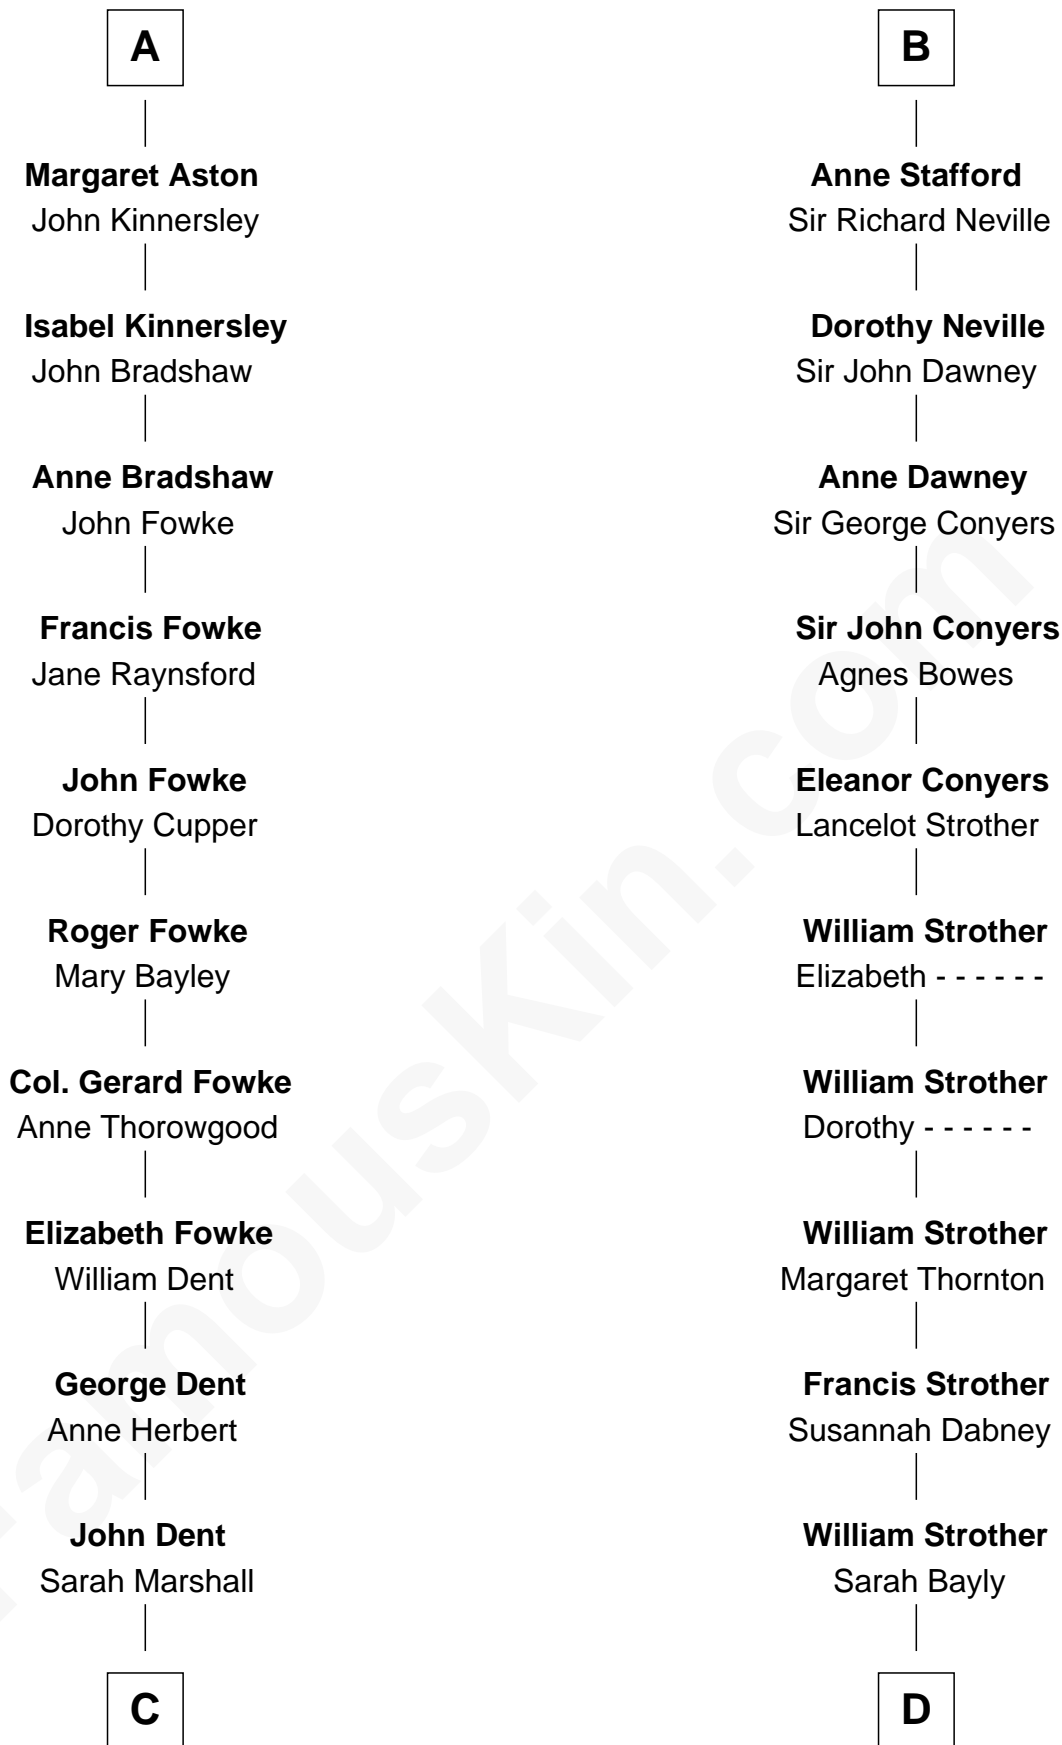

FamousKin.com
Relationship Chart of
General James Longstreet
Confederate Army - U.S. Civil War

18th cousin 1 time removed of

Zachary Taylor
12th U.S. President

C

Thomas Marshall Dent

Anne Magruder

Mary Anna Dent

James Longstreet

General James Longstreet

Confederate Army - U.S. Civil War

D

Sarah Dabney Strother

Col. Richard Taylor

Zachary Taylor

12th U.S. President