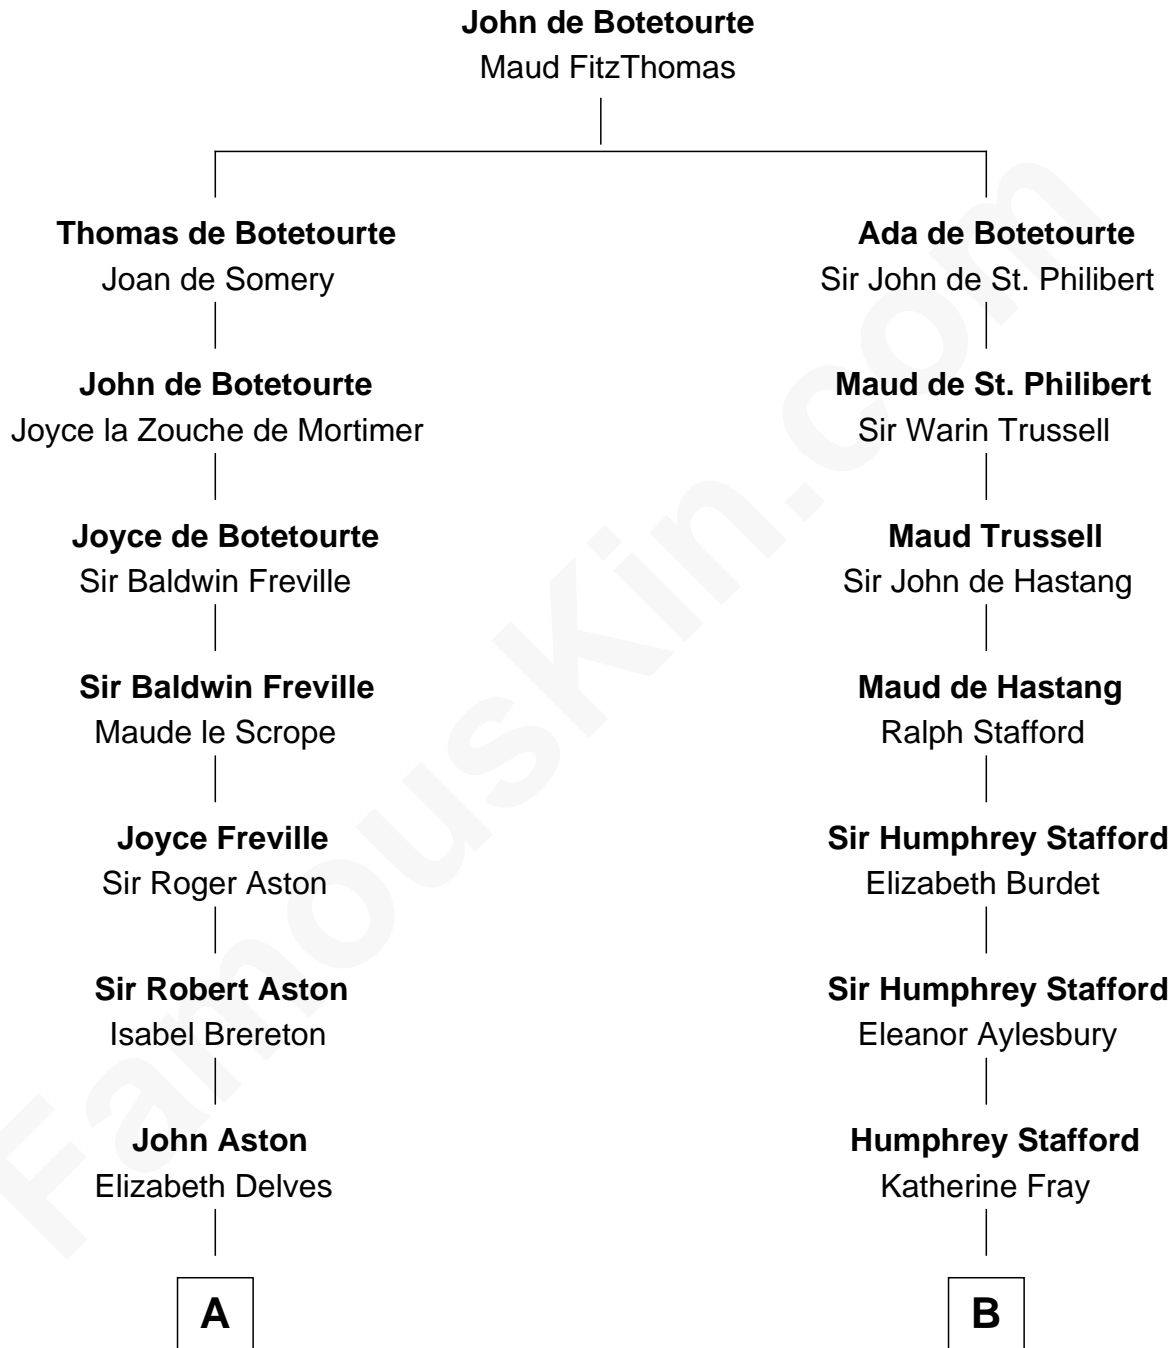

FamousKin.com
Relationship Chart of
General James Longstreet
Confederate Army - U.S. Civil War

18th cousin 1 time removed of

Zachary Taylor
12th U.S. President

C

Thomas Marshall Dent

Anne Magruder

Mary Anna Dent

James Longstreet

General James Longstreet

Confederate Army - U.S. Civil War

D

Sarah Dabney Strother

Col. Richard Taylor

Zachary Taylor

12th U.S. President