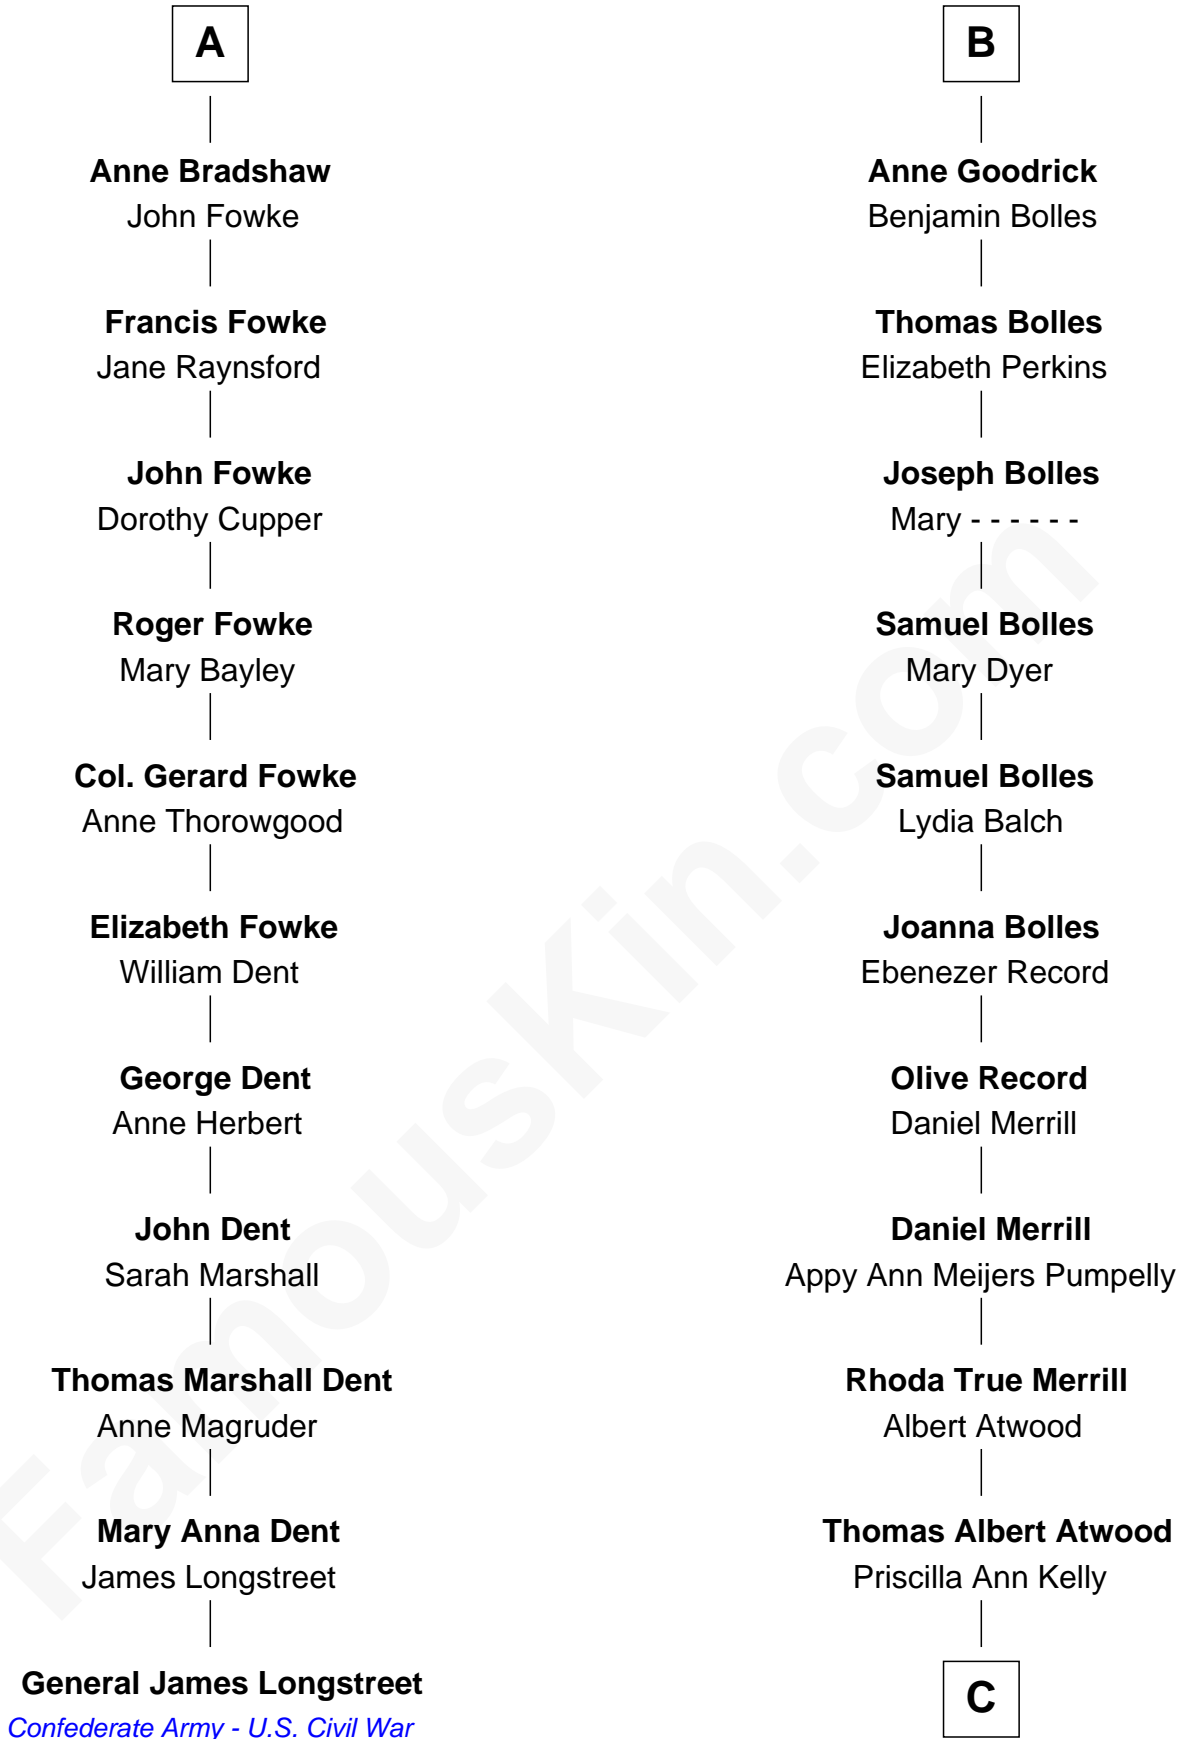

FamousKin.com
Relationship Chart of
General James Longstreet
Confederate Army - U.S. Civil War
 17th cousin 3 times removed of

Dave Cowens
NBA Hall of Famer

C

Charles Albert Atwood

Mina Sylvia Cundiff

Stanley True Atwood