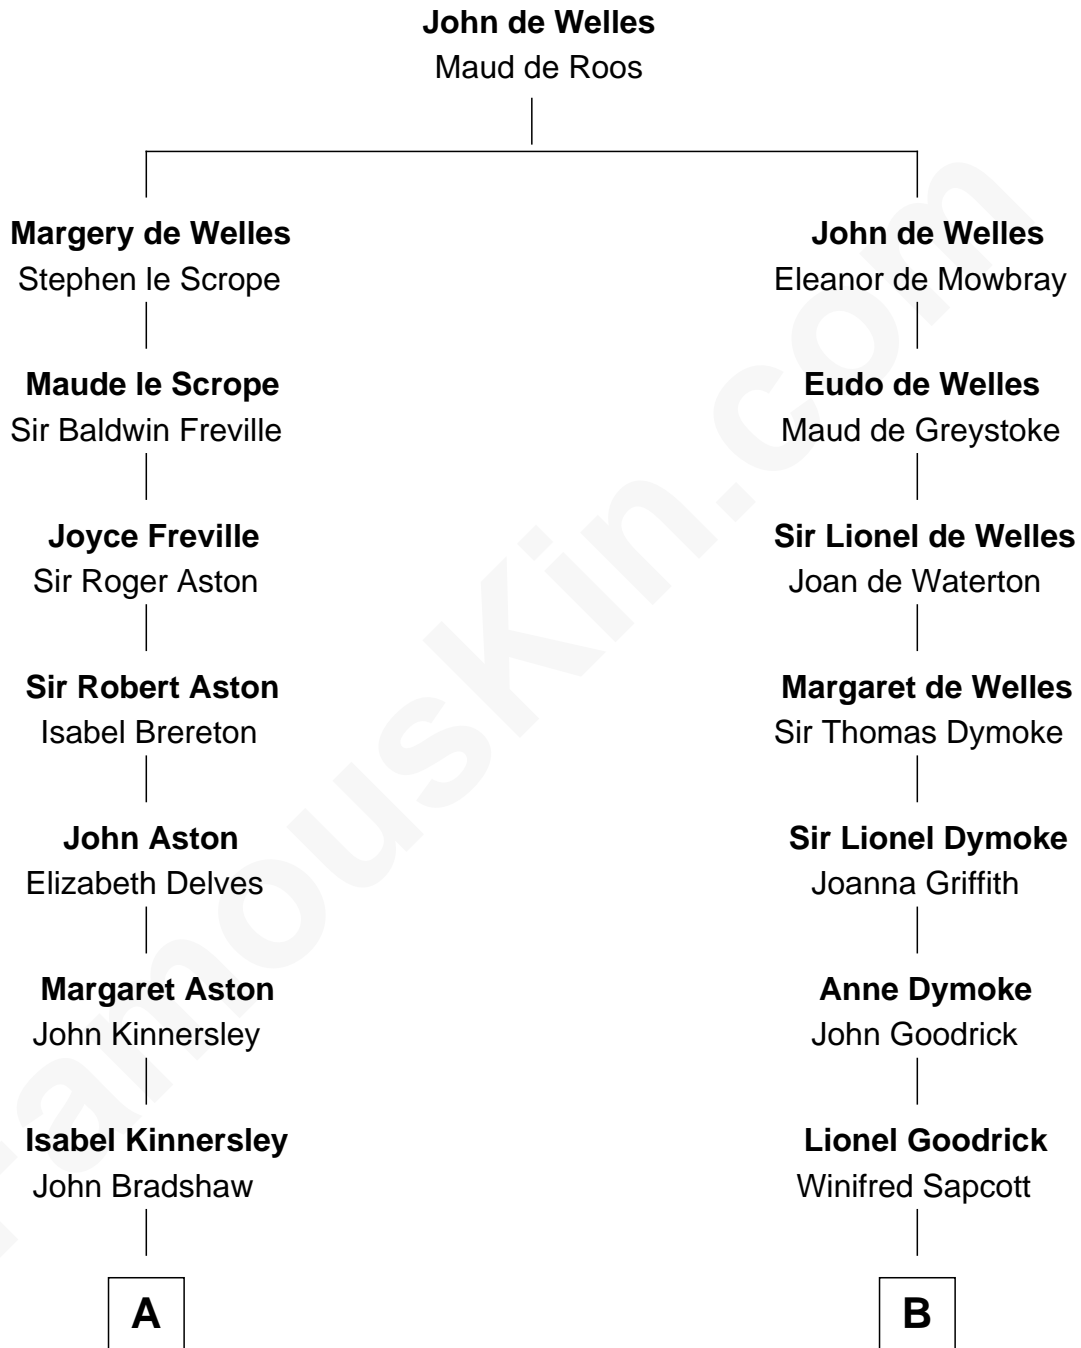

FamousKin.com
Relationship Chart of
General James Longstreet
Confederate Army - U.S. Civil War
 17th cousin 3 times removed of

Dave Cowens
NBA Hall of Famer

C

Charles Albert Atwood

Mina Sylvia Cundiff

Stanley True Atwood