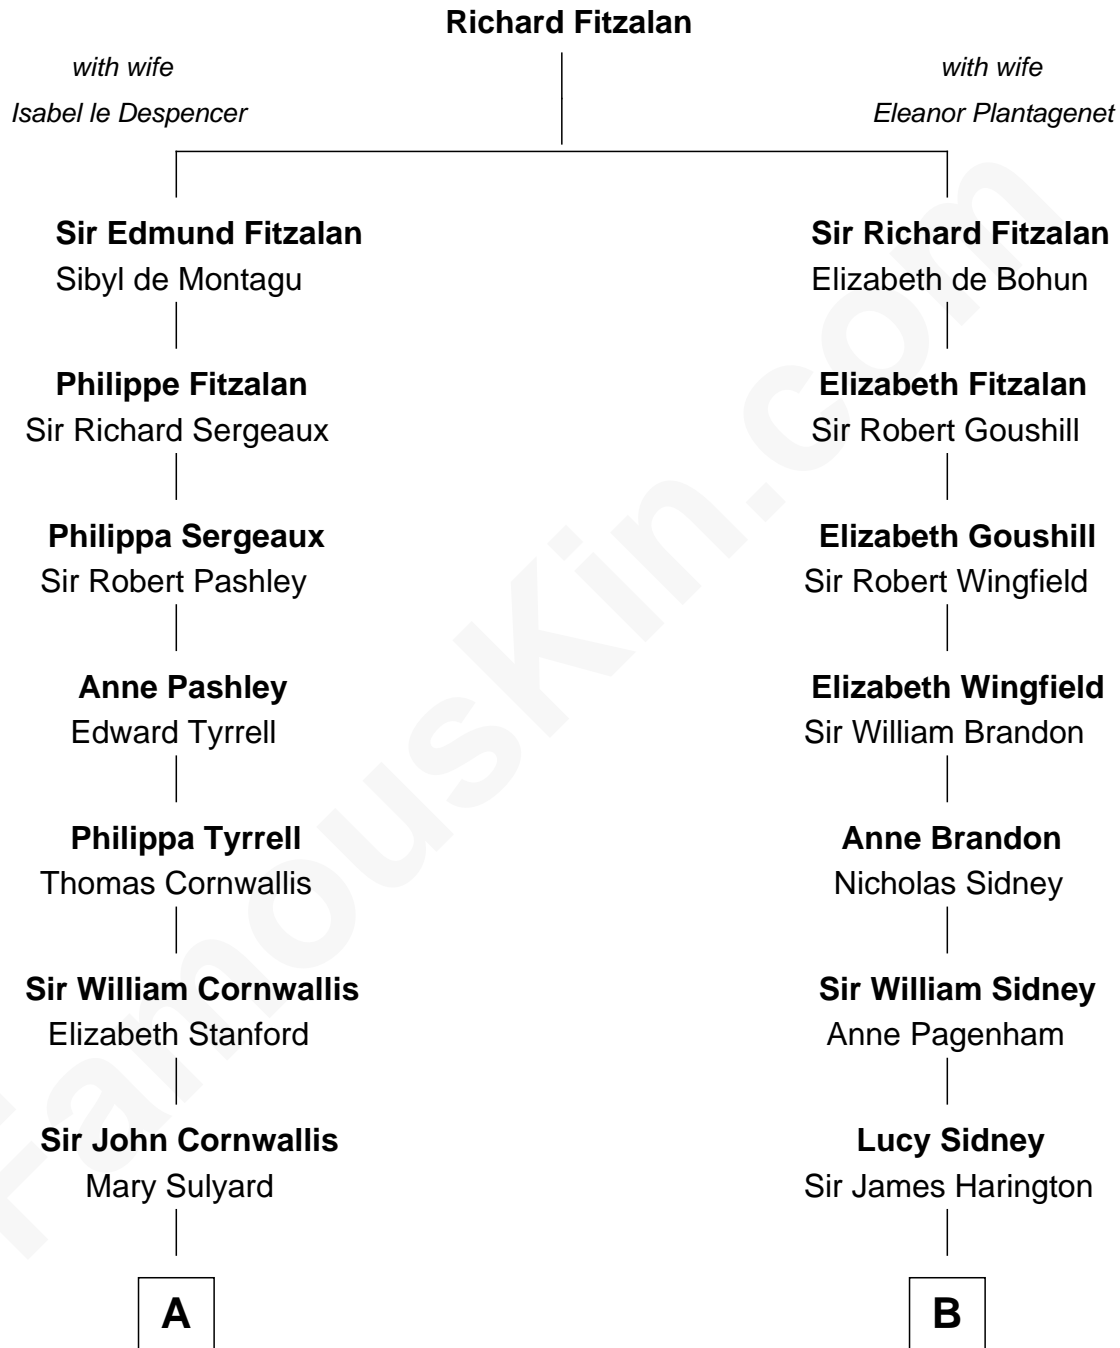

FamousKin.com
Relationship Chart of
General James Longstreet
Confederate Army - U.S. Civil War
 17th cousin 3 times removed of

Kit Harington
 TV Actor - "Game of Thrones"

C

Sir Richard Harington

Selina Louisa Grace Dundas

John Charles Dundas Harington

Lavender Cecilia Denny

Sir David Richard Harington

Deborah Jane Catesby

Kit Harington

TV Actor - "Game of Thrones"