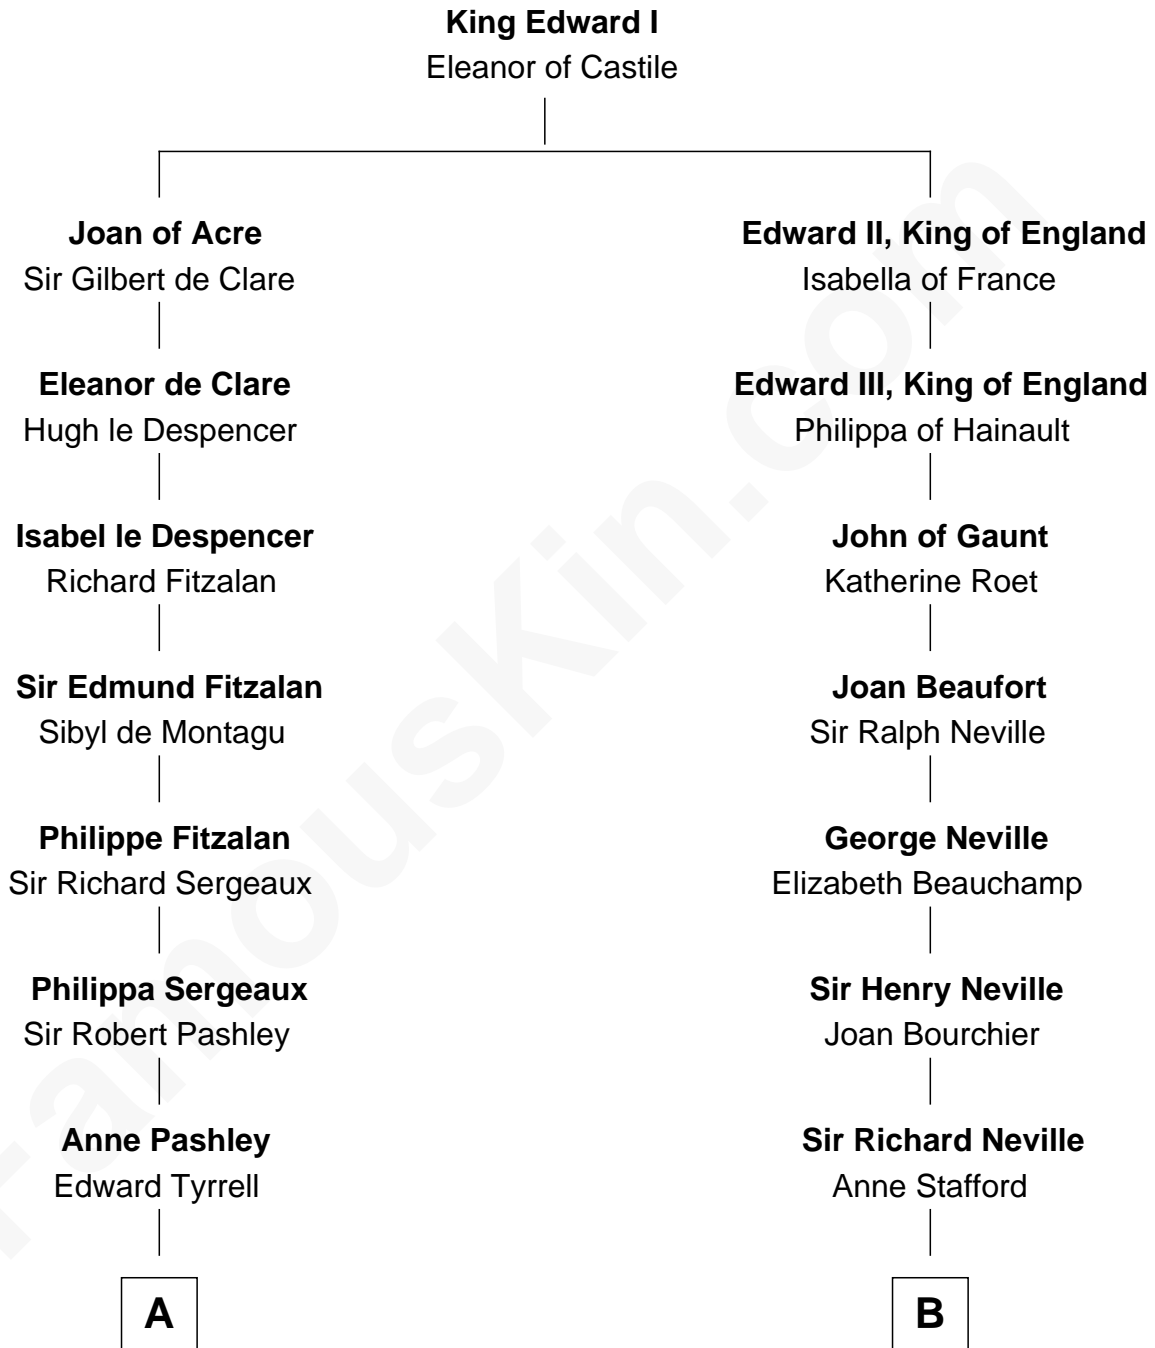

FamousKin.com
Relationship Chart of
General James Longstreet
Confederate Army - U.S. Civil War

20th cousin 1 time removed of

William H. Macy
TV and Movie Actor

C

Deliverance Coward

James FitzRandolph

Hannah FitzRandolph

William Longstreet

James Longstreet

Mary Anna Dent

General James Longstreet

Confederate Army - U.S. Civil War

D

Dr. George Gaines Everitt

Mary A. Mayers