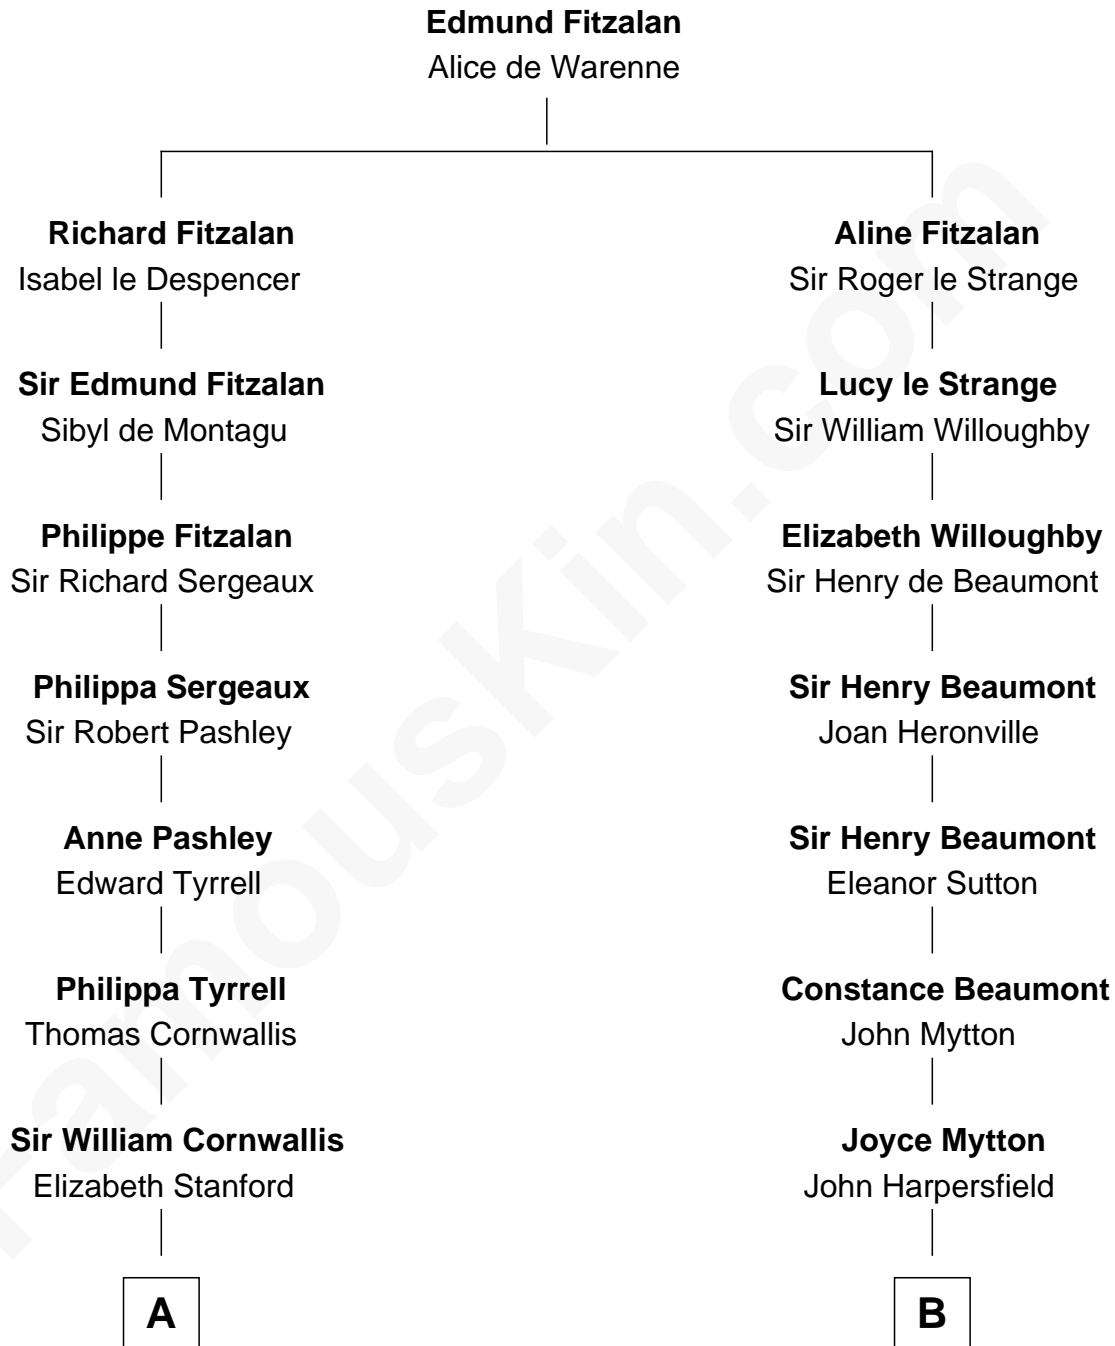

FamousKin.com
Relationship Chart of
General James Longstreet
Confederate Army - U.S. Civil War
 18th cousin 3 times removed of

Gerald Ford
38th U.S. President

C

James Longstreet

Mary Anna Dent

General James Longstreet