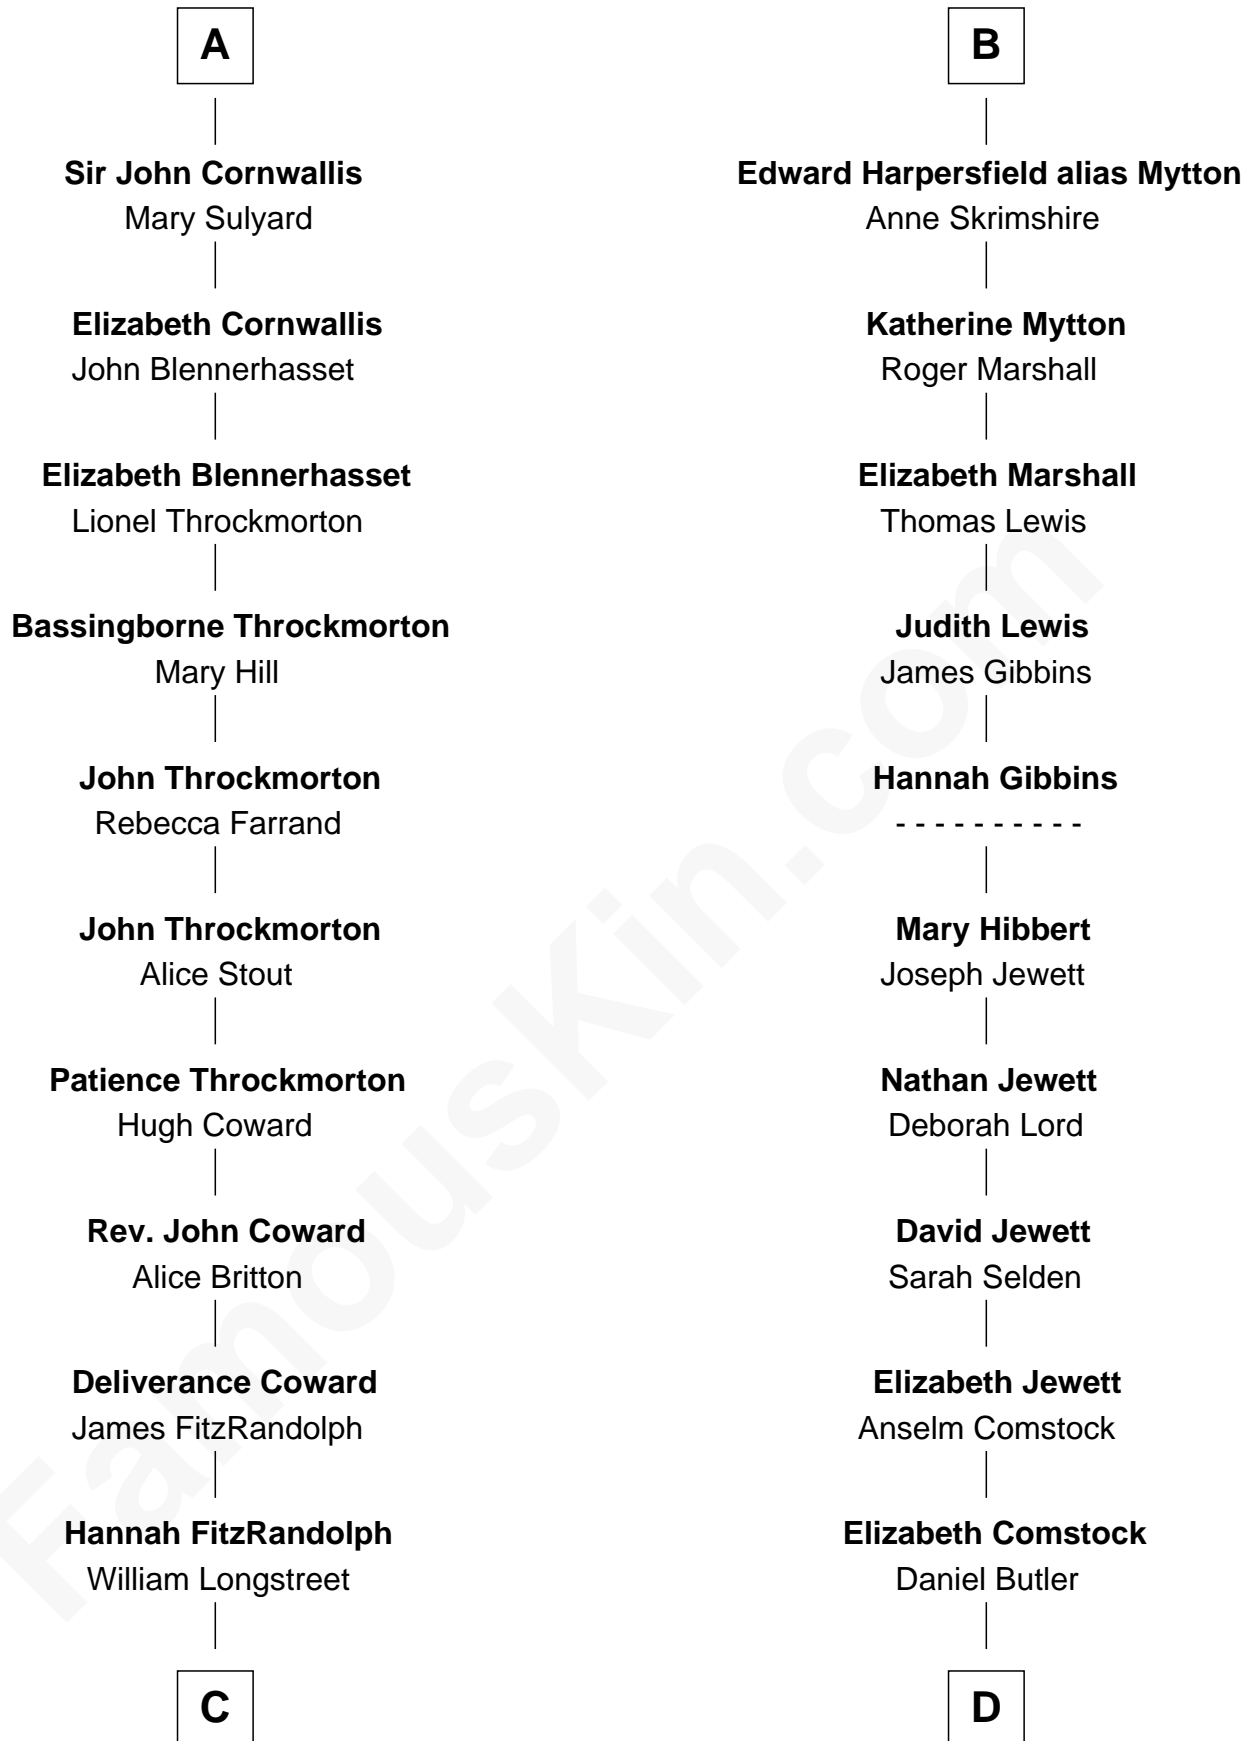

FamousKin.com
Relationship Chart of
General James Longstreet
Confederate Army - U.S. Civil War
 18th cousin 3 times removed of

Gerald Ford
38th U.S. President

C

James Longstreet

Mary Anna Dent

General James Longstreet